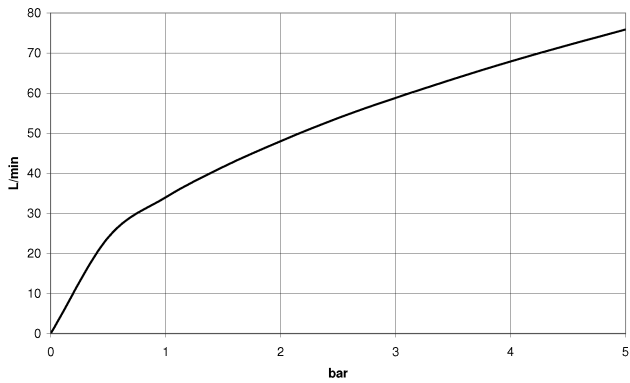

Required miscellaneous

Concealed adapter -

35 080 970-90
0010

28 450 625

mm [inches]

Flow rate chart

Codes & Standards

ASME
A112.18.1/CSA
B125.1
XP P 41-280