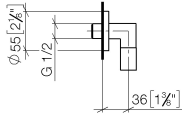

Required miscellaneous

Concealed adapter -

35 080 970-90
0010

28 450 625

mm [inches]

Flow rate chart

Codes & Standards

ASME
A112.18.1/CSA
B125.1
XP P 41-280