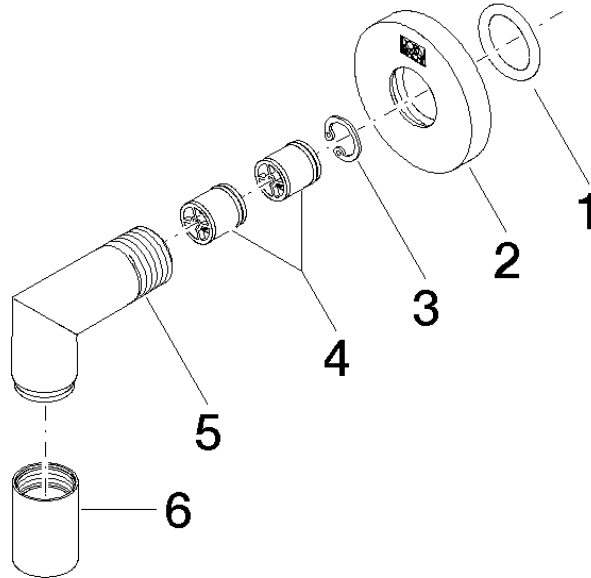

Wall elbow - Brushed Durabronze (23kt Gold)

TARA

28 450 625

- 3/8" shower outlet
 - rosette Ø 55 mm
 - 1/2" connection
 - WRAS 1811023
- Intrinsic protection against back flow.**

Intrinsic protection against back flow.

EN 1717

Scottish Water
Byelaws

UK Water Supply
Regulations

Wall elbow - Brushed Durabronze (23kt Gold)

TARA

28 450 625

Certificates

ACS_20 ACC LY Belgaqua_21-381-2 WRAS_1811

28 450 625

Product version up to 7/6/2018

Product version from 7/6/2018

Wall elbow - Brushed Durabronz (23kt Gold)

TARA

28 450 625

Spare parts list

Product version up to 7/6/2018

Product version from 7/6/2018

No.	Item Number	Name	Quantity used	Delivery time
	90 14 10 026 00 90	seal	7	2