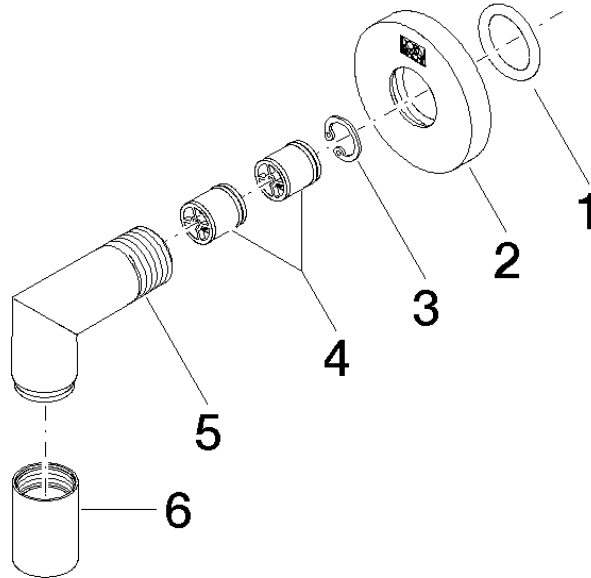

28 450 625

Product version up to 7/6/2018

Product version from 7/6/2018