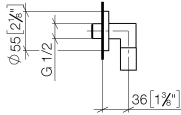

Required miscellaneous

Concealed adapter -

35 080 970-90
0010

28 450 625

mm [inches]

Flow rate chart

Codes & Standards

ASME A112.18.1	ASME A112.18.1/CSA B125.1	cUPC	EN 1717
Scottish Water Byelaws	UK Water Supply Regulations	XP P 41-280	