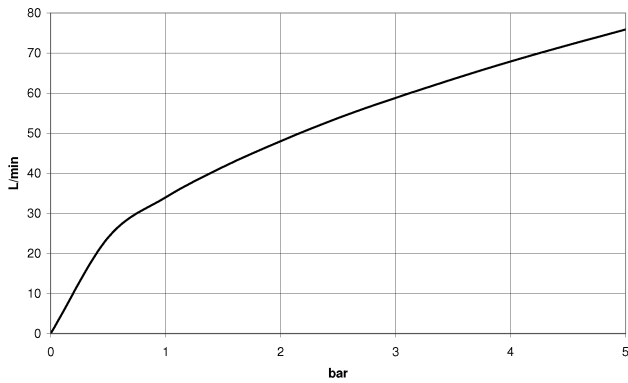

Wall elbow - Matte Black

TARA

28 450 625

- 3/8" shower outlet
 - rosette Ø 55 mm
 - 1/2" connection
 - WRAS 1811023
- Intrinsic protection against back flow.**

Intrinsic protection against back flow.

Fits: TARA, META

Required miscellaneous

Concealed adapter -

35 080 970-90
0010

28 450 625

mm [inches]

Flow rate chart

Codes & Standards

ASME A112.18.1	ASME A112.18.1/CSA B125.1	cUPC	EN 1717
Scottish Water Byelaws	UK Water Supply Regulations	XP P 41-280	