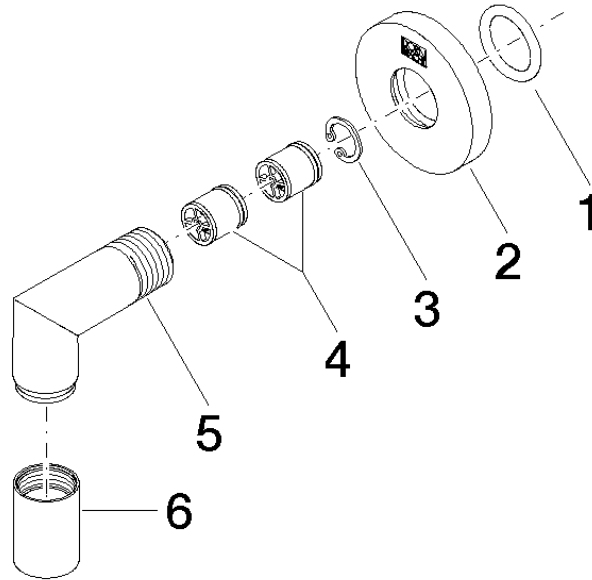

28 450 625

- 3/8" shower outlet
- rosette Ø 55 mm
- 1/2" connection
- WRAS 1811023

Intrinsic protection against back flow.

Fits: TARA, META

	Brushed Bronze	28 450 625-42
	Chrome	28 450 625-00
	Brushed Platinum	28 450 625-06
	Platinum	28 450 625-08
	Dark Chrome	28 450 625-19
	Light Gold	28 450 625-26
	Brushed Light Gold	28 450 625-27
	Brushed Durabronze (23kt Gold)	28 450 625-28
	Matte Black	28 450 625-33
	Brushed Champagne (22kt Gold)	28 450 625-46
	Champagne (22kt Gold)	28 450 625-47
	Brushed Chrome	28 450 625-93
	Brushed Dark Platinum	28 450 625-99

28 450 625

mm [inches]

Flow rate chart

Codes & Standards

ASME
A112.18.1/CSA
B125.1

28 450 625

Product version from 7/6/2018

Parts for other finishes can be found here: [Chrome](#)

Wall elbow - Brushed Bronze

TARA

28 450 625

Spare parts list

Product version from 7/6/2018

No.	Item Number	Name	Quantity used	Delivery time
	90 14 10 026 00 90	seal	7	2