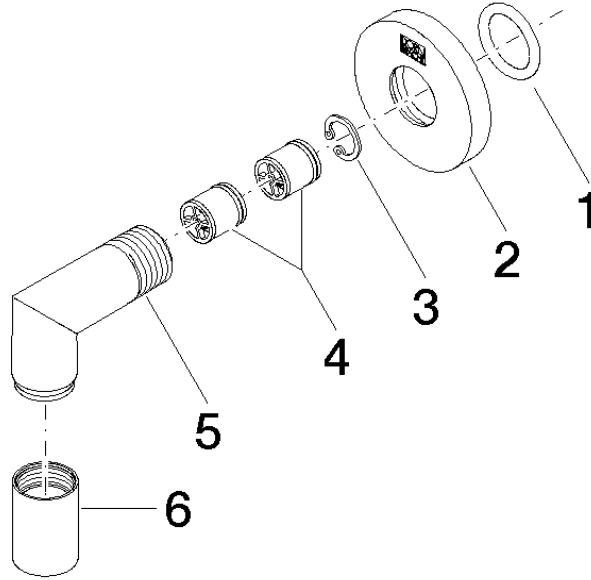

Wall elbow - Brushed Champagne (22kt Gold)

TARA

28 450 625

- 3/8" shower outlet
 - rosette Ø 55 mm
 - 1/2" connection
 - WRAS 1811023
- Intrinsic protection against back flow.**

Intrinsic protection against back flow.

Required miscellaneous

Concealed adapter -

35 080 970-90
0010

28 450 625

mm [inches]

Flow rate chart

Codes & Standards

ASME
A112.18.1/CSA
B125.1

EN 1717

Wall elbow - Brushed Champagne (22kt Gold)

TARA

28 450 625

Certificates

Belgaqua_21-381-2

28 450 625

Product version from 7/6/2018

Wall elbow - Brushed Champagne (22kt Gold)

TARA

28 450 625

Spare parts list

Product version from 7/6/2018

No.	Item Number	Name	Quantity used	Delivery time
	90 14 10 026 00 90	seal	7	2