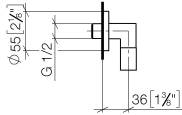

Required miscellaneous

Concealed adapter -

35 080 970-90
0010

28 450 625

mm [inches]

Flow rate chart

Codes & Standards

ASME
A112.18.1/CSA
B125.1

EN 1717

Wall elbow - Brushed Champagne (22kt Gold)

TARA

28 450 625

Certificates

Belgaqua_21-381-2

28 450 625

Product version from 7/6/2018