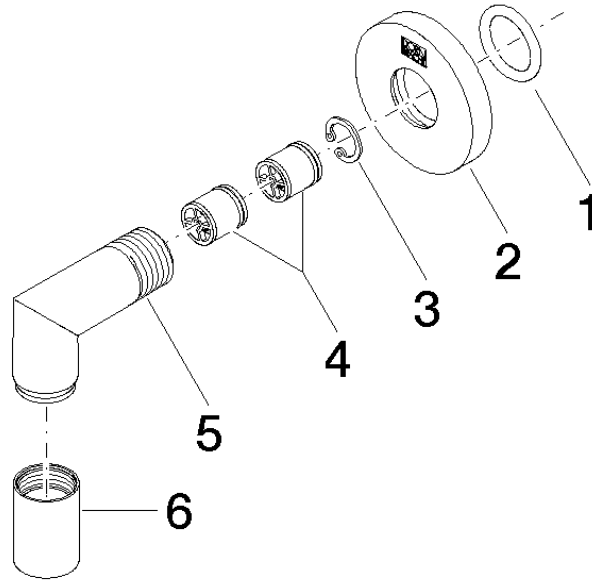

Wall elbow - Champagne (22kt Gold)

TARA

28 450 625

- 3/8" shower outlet
 - rosette Ø 55 mm
 - 1/2" connection
 - WRAS 1811023
- Intrinsic protection against back flow.**

Intrinsic protection against back flow.

Required miscellaneous

Concealed adapter -

35 080 970-90
0010

28 450 625

mm [inches]

Flow rate chart

Codes & Standards

ASME
A112.18.1/CSA
B125.1

EN 1717

Wall elbow - Champagne (22kt Gold)

TARA

28 450 625

Certificates

Belgaqua_21-381-2

Product version from 7/6/2018

Wall elbow - Champagne (22kt Gold)

TARA

28 450 625

Spare parts list

Product version from 7/6/2018

No.	Item Number	Name	Quantity used	Delivery time
	90 14 10 026 00 90	seal	7	2