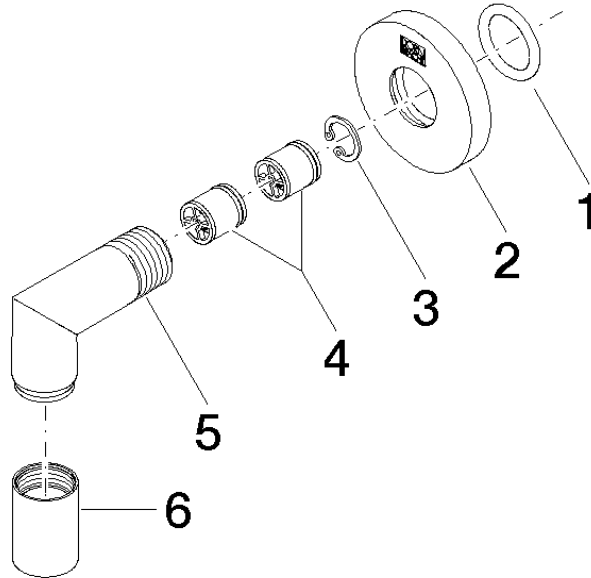

28 450 625

- 3/8" shower outlet
- rosette Ø 55 mm
- 1/2" connection
- WRAS 1811023

Intrinsic protection against back flow.

Fits: TARA, META

	Brushed Chrome	28 450 625-93
	Chrome	28 450 625-00
	Brushed Platinum	28 450 625-06
	Platinum	28 450 625-08
	Dark Chrome	28 450 625-19
	Light Gold	28 450 625-26
	Brushed Light Gold	28 450 625-27
	Brushed Durabronze (23kt Gold)	28 450 625-28
	Matte Black	28 450 625-33
	Brushed Bronze	28 450 625-42
	Brushed Champagne (22kt Gold)	28 450 625-46
	Champagne (22kt Gold)	28 450 625-47
	Brushed Dark Platinum	28 450 625-99

28 450 625

mm [inches]

Flow rate chart

Codes & Standards

ASME A112.18.1	ASME A112.18.1/CSA B125.1	cUPC	EN 1717
Scottish Water Byelaws	UK Water Supply Regulations	XP P 41-280	

Wall elbow - Brushed Chrome

TARA

Parts for other
finishes can be found
here: [Chrome](#)

Wall elbow - Brushed Chrome

TARA

28 450 625

Spare parts list

Product version up to 7/6/2018

Product version from 7/6/2018

No.	Item Number	Name	Quantity used	Delivery time
	90 14 10 026 00 90	seal	7	2