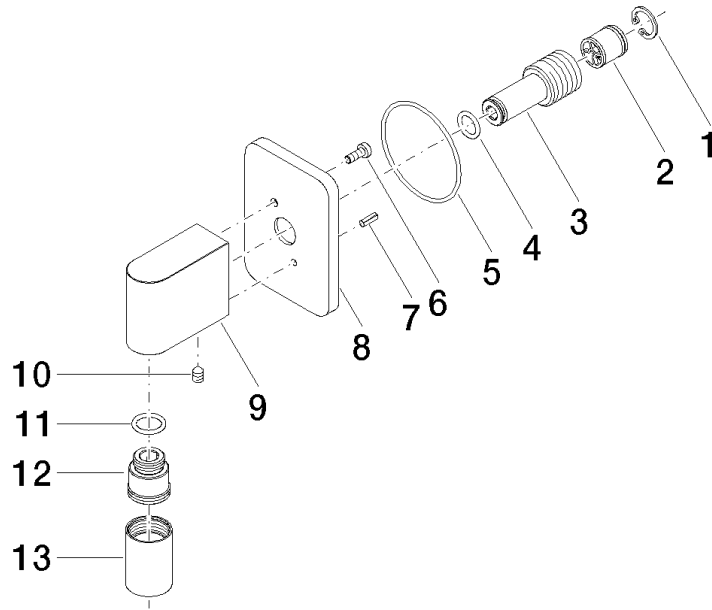

28 450 710

- 3/8" shower outlet
 - rosette 78 x 55 mm
 - 1/2" connection
- Intrinsic protection against back flow.**

Intrinsic protection against back flow.

Chrome

28 450 710-00

Brushed Platinum

28 450 710-06

Required miscellaneous

Concealed adapter -

35 080 970-90
0010

28 450 710

mm [inches]

Flow rate chart

Codes & Standards

ASME
A112.18.1/CSA
B125.1

LULU Wall elbow - Chrome

LULU

28 450 710

Certificates

IAPMO_4976 (5). Belgaqua_21-381- WRAS_2310091. WRAS_1807022.
27_7.

28 450 710

Spare parts list

No.	Item Number	Name	Quantity used	Delivery time
1	09 16 01 014 90	ring	1	2
2	90 23 01 040 00 90	back-flow preventer	1	2
3	09 24 03 116 20 90	nipple	1	2
4	09 14 10 008 90	seal	1	2
5	09 14 10 142 90	seal	1	2
6	09 30 30 054 90	screw	1	2
7	09 31 11 026 90	pin	1	2
8	09 27 71 002-00	rosette	1	10
9	09 11 03 026 20-00	connection	1	60
10	09 31 11 005 90	pin	1	2
11	90 14 10 077 00 90	seal	1	2
12	09 24 03 107 20 90	nipple	1	2
13	90 21 02 069 00-00	cover	1	10