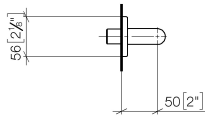

28 450 710

- 3/8" shower outlet
 - rosette 78 x 55 mm
 - 1/2" connection
- Intrinsic protection against back flow.**

Intrinsic protection against back flow.

Chrome

28 450 710-00

Brushed Platinum

28 450 710-06

Required miscellaneous

Concealed adapter -

35 080 970-90
0010

28 450 710

mm [inches]

Flow rate chart

Codes & Standards

ASME
A112.18.1/CSA
B125.1

LULU Wall elbow - Chrome

LULU

28 450 710

Certificates

IAPMO_4976 (5). Belgaqua_21-381- WRAS_2310091. WRAS_1807022.
27_7.

28 450 710

Spare parts list

No.	Item Number	Name	Quantity used	Delivery time
1	09 16 01 014 90	ring	1	2
2	90 23 01 040 00 90	back-flow preventer	1	2
3	09 24 03 116 20 90	nipple	1	2
4	09 14 10 008 90	seal	1	2
5	09 14 10 142 90	seal	1	2
6	09 30 30 054 90	screw	1	2
7	09 31 11 026 90	pin	1	2
8	09 27 71 002-00	rosette	1	10
9	09 11 03 026 20-00	connection	1	60
10	09 31 11 005 90	pin	1	2
11	90 14 10 077 00 90	seal	1	2
12	09 24 03 107 20 90	nipple	1	2
13	90 21 02 069 00-00	cover	1	10