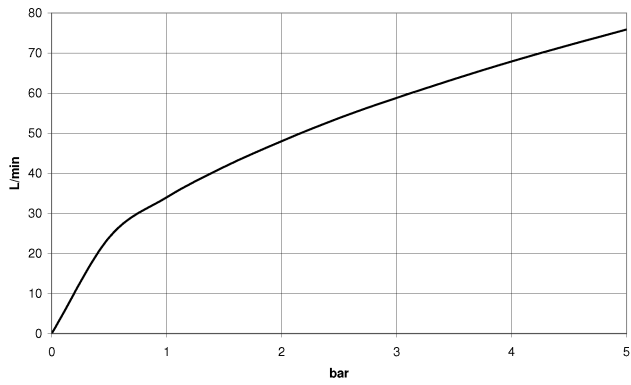

28 450 710

- 3/8" shower outlet
 - rosette 78 x 55 mm
 - 1/2" connection
- Intrinsic protection against back flow.**

Intrinsic protection against back flow.

Chrome

28 450 710-00

Brushed Platinum

28 450 710-06

Required miscellaneous

Concealed adapter -

35 080 970-90
0010

28 450 710

mm [inches]

Flow rate chart

Codes & Standards

ASME
A112.18.1/CSA
B125.1