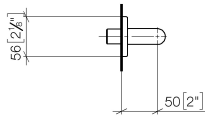

LULU Wall elbow - Chrome

LULU

28 450 710

- 3/8" shower outlet
 - rosette 78 x 55 mm
 - 1/2" connection
 - WRAS 2310091
- Intrinsic protection against back flow.**

Intrinsic protection against back flow.

Chrome

28 450 710-00

Brushed Platinum

28 450 710-06

Required miscellaneous

Concealed adapter -

35 080 970-90
0010

28 450 710

mm [inches]

Flow rate chart

Codes & Standards

ASME
A112.18.1/CSA
B125.1

LULU Wall elbow - Chrome

LULU

28 450 710

Certificates

IAPMO_4976 (5). Belgaqua_21-381- WRAS_2310091. WRAS_1807022.
27_7.