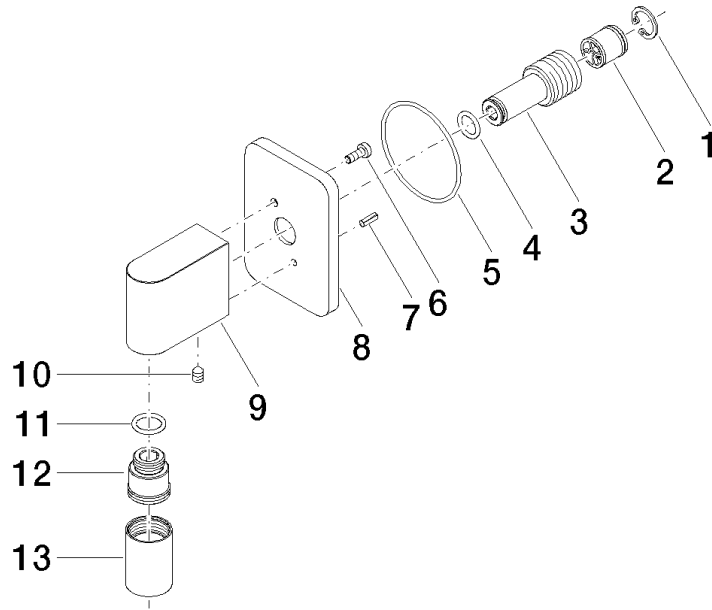

LULU Wall elbow - Chrome

LULU

28 450 710

- 3/8" shower outlet
 - rosette 78 x 55 mm
 - 1/2" connection
 - WRAS 2310091
- Intrinsic protection against back flow.**

Intrinsic protection against back flow.

Chrome

28 450 710-00

Brushed Platinum

28 450 710-06

Required miscellaneous

Concealed adapter -

35 080 970-90
0010

28 450 710

mm [inches]

Flow rate chart

Codes & Standards

ASME
A112.18.1/CSA
B125.1

LULU Wall elbow - Chrome

LULU

28 450 710

Certificates

IAPMO_4976 (5). Belgaqua_21-381- WRAS_2310091. WRAS_1807022.
27_7.

28 450 710

Spare parts list

No.	Item Number	Name	Quantity used	Delivery time
1	09 16 01 014 90	ring	1	2
2	90 23 01 040 00 90	back-flow preventer	1	2
3	09 24 03 116 20 90	nipple	1	2
4	09 14 10 008 90	seal	1	2
5	09 14 10 142 90	seal	1	2
6	09 30 30 054 90	screw	1	2
7	09 31 11 026 90	pin	1	2
8	09 27 71 002-00	rosette	1	10
9	09 11 03 026 20-00	connection	1	60
10	09 31 11 005 90	pin	1	2
11	90 14 10 077 00 90	seal	1	2
12	09 24 03 107 20 90	nipple	1	2
13	90 21 02 069 00-00	cover	1	10