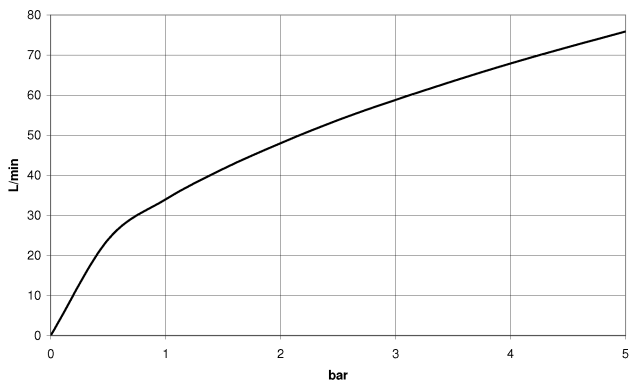

LULU Wall elbow - Chrome

LULU

28 450 710

- 3/8" shower outlet
 - rosette 78 x 55 mm
 - 1/2" connection
 - WRAS 2310091
- Intrinsic protection against back flow.**

Intrinsic protection against back flow.

Chrome

28 450 710-00

Brushed Platinum

28 450 710-06

Required miscellaneous

Concealed adapter -

35 080 970-90
0010

28 450 710

mm [inches]

Flow rate chart

Codes & Standards

ASME
A112.18.1/CSA
B125.1

LULU Wall elbow - Chrome

LULU

28 450 710

Certificates

IAPMO_4976 (5). Belgaqua_21-381- WRAS_2310091. WRAS_1807022.
27_7.