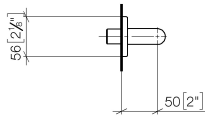

**LULU Wall elbow - Brushed Platinum**

LULU

28 450 710

- 3/8" shower outlet
  - rosette 78 x 55 mm
  - 1/2" connection
- Intrinsic protection against back flow.**

Intrinsic protection against back flow.

	Brushed Platinum	28 450 710-06
	Chrome	28 450 710-00

**Required miscellaneous**

**Concealed adapter -**

35 080 970-90  
0010

28 450 710

mm [inches]

### Flow rate chart