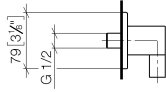

**LULU Wall elbow - Brushed Platinum**

LULU

28 450 710

- 3/8" shower outlet
  - rosette 78 x 55 mm
  - 1/2" connection
- Intrinsic protection against back flow.**

Intrinsic protection against back flow.

	Brushed Platinum	28 450 710-06
	Chrome	28 450 710-00

**Required miscellaneous**

**Concealed adapter -**

35 080 970-90  
0010

28 450 710

mm [inches]

### Flow rate chart