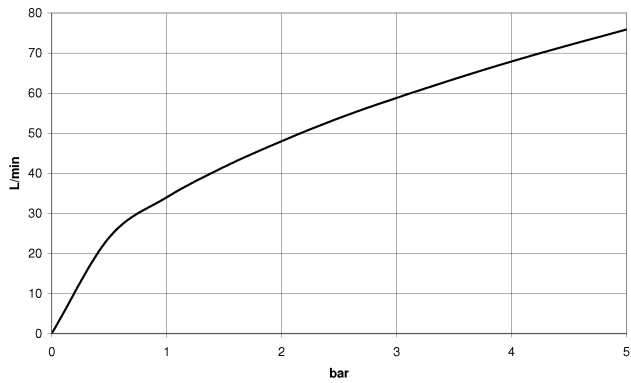

**LULU Wall elbow - Brushed Platinum**

LULU

28 450 710

- 3/8" shower outlet
  - rosette 78 x 55 mm
  - 1/2" connection
- Intrinsic protection against back flow.**

Intrinsic protection against back flow.

	Brushed Platinum	28 450 710-06
	Chrome	28 450 710-00

**Required miscellaneous**

**Concealed adapter -**

35 080 970-90  
0010

28 450 710

mm [inches]

### Flow rate chart