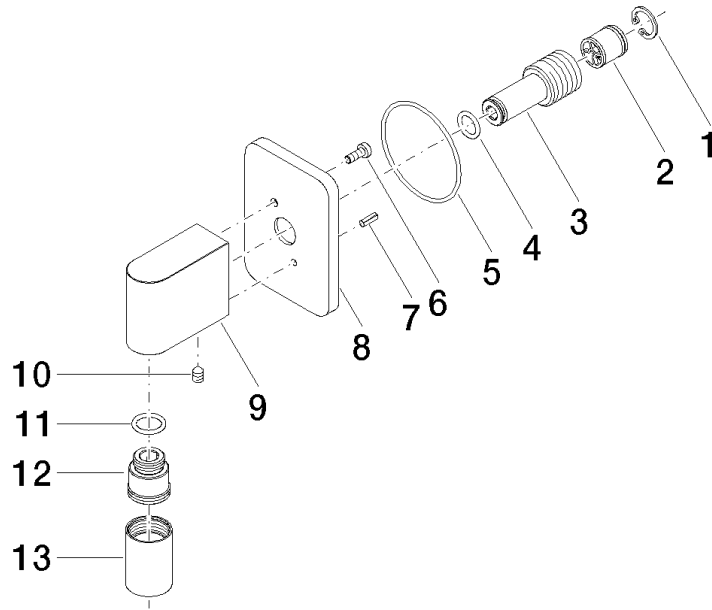

**LULU Wall elbow - Brushed Platinum**

LULU

28 450 710

- 3/8" shower outlet
  - rosette 78 x 55 mm
  - 1/2" connection
- Intrinsic protection against back flow.**

Intrinsic protection against back flow.

	Brushed Platinum	28 450 710-06
	Chrome	28 450 710-00

## LULU Wall elbow - Brushed Platinum

LULU

28 450 710

### Spare parts list

No.	Item Number	Name	Quantity used	Delivery time
1	09 16 01 014 90	ring	1	2
2	90 23 01 040 00 90	back-flow preventer	1	2
3	09 24 03 116 20 90	nipple	1	2
4	09 14 10 008 90	seal	1	2
5	09 14 10 142 90	seal	1	2
6	09 30 30 054 90	screw	1	2
7	09 31 11 026 90	pin	1	2
8	09 27 71 002-06	rosette	1	10
9	09 11 03 026 20-06	connection	1	60
10	09 31 11 005 90	pin	1	2
11	90 14 10 077 00 90	seal	1	2
12	09 24 03 107 20 90	nipple	1	2
13	90 21 02 069 00-06	cover	1	10