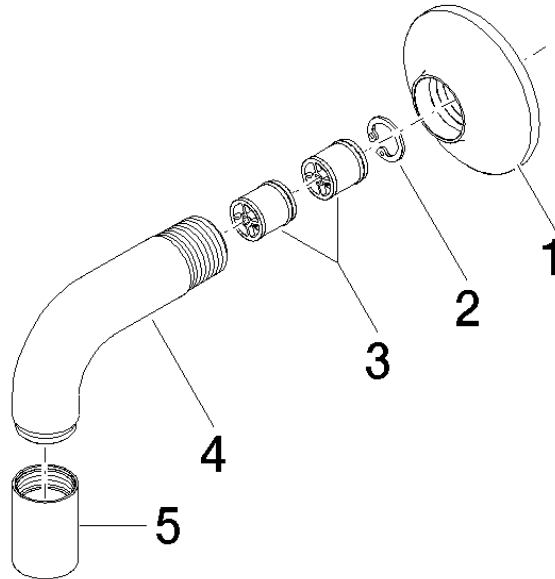

28 450 809

- 3/8" shower outlet
 - rosette Ø 60 mm
 - 1/2" connection
 - WRAS 1810006
- Intrinsic protection against back flow.**

Intrinsic protection against back flow.

	Chrome	28 450 809-00
	Brushed Platinum	28 450 809-06
	Platinum	28 450 809-08
	Dark Chrome	28 450 809-19
	Brushed Durabronze (23kt Gold)	28 450 809-28
	Brushed Bronze	28 450 809-42
	Brushed Champagne (22kt Gold)	28 450 809-46
	Champagne (22kt Gold)	28 450 809-47
	Brushed Dark Platinum	28 450 809-99

Required miscellaneous

Concealed adapter -

35 080 970-90
0010

28 450 809

mm [inches]

Flow rate chart

Codes & Standards

ASME
A112.18.1/CSA
B125.1

VAIA Wall elbow - Chrome

VAIA

28 450 809

Certificates

WRAS_1810006. Belgaqua_22_280_2 IAPMO_4976 (4).
7_7.

28 450 809

Spare parts list

No.	Item Number	Name	Quantity used	Delivery time
1	90 27 80 021 00-00	rosette	1	10
2	09 16 01 014 90	ring	1	2
3	90 23 01 040 00 90	back-flow preventer	2	2
4	09 11 03 123-00	connection	1	10
5	90 21 02 069 00-00	cover	1	10