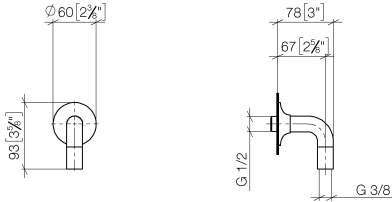

28 450 809

- 3/8" shower outlet
 - rosette Ø 60 mm
 - 1/2" connection
 - WRAS 1810006
- Intrinsic protection against back flow.**

Intrinsic protection against back flow.

	Platinum	28 450 809-08
	Chrome	28 450 809-00
	Brushed Platinum	28 450 809-06
	Dark Chrome	28 450 809-19
	Brushed Durabronze (23kt Gold)	28 450 809-28
	Brushed Bronze	28 450 809-42
	Brushed Champagne (22kt Gold)	28 450 809-46
	Champagne (22kt Gold)	28 450 809-47
	Brushed Dark Platinum	28 450 809-99

Required miscellaneous

Concealed adapter -

35 080 970-90
0010

28 450 809

mm [inches]

Flow rate chart

Codes & Standards

ASME A112.18.1

ASME
A112.18.1/CSA
B125.1

cUPC

EN 1717

Scottish Water
Byelaws

UK Water Supply
Regulations

VAIA Wall elbow - Platinum

VAIA

28 450 809