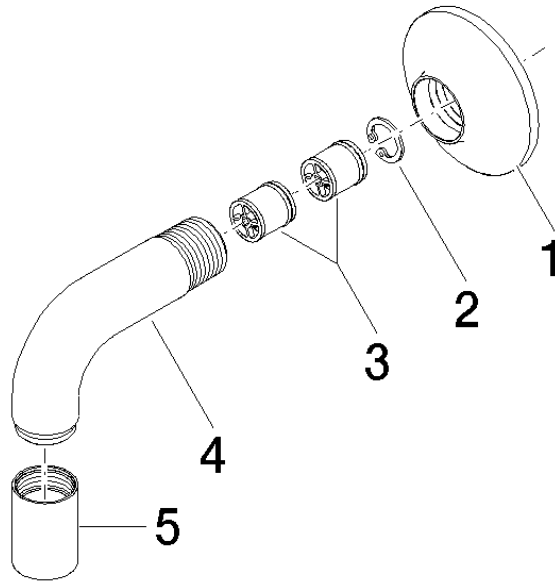

28 450 809

- 3/8" shower outlet
 - rosette Ø 60 mm
 - 1/2" connection
 - WRAS 1810006
- Intrinsic protection against back flow.**

Intrinsic protection against back flow.

	Platinum	28 450 809-08
	Chrome	28 450 809-00
	Brushed Platinum	28 450 809-06
	Dark Chrome	28 450 809-19
	Brushed Durabronze (23kt Gold)	28 450 809-28
	Brushed Bronze	28 450 809-42
	Brushed Champagne (22kt Gold)	28 450 809-46
	Champagne (22kt Gold)	28 450 809-47
	Brushed Dark Platinum	28 450 809-99

ASME
A112.18.1/CSA
B125.1

cUPC

EN 1717

Scottish Water
Byelaws

UK Water Supply
Regulations

VAIA Wall elbow - Platinum

VAIA

28 450 809

Certificates

IAPMO_4976

WRAS_1810

Belgaqua_22_280_2

28 450 809

Product version from 3/13/2017 to 7/6/2018

Product version from 7/6/2018

VAIA Wall elbow - Platinum

VAIA

28 450 809

Spare parts list

Product version from 3/13/2017 to 7/6/2018

Product version from 7/6/2018

No.	Item Number	Name	Quantity used	Delivery time
	90 27 80 021 00-08	rosette	6	40