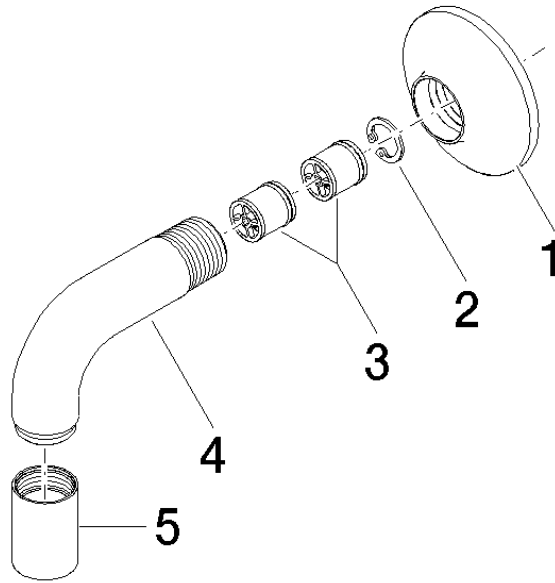

28 450 809

- 3/8" shower outlet
  - rosette Ø 60 mm
  - 1/2" connection
  - WRAS 1810006
- Intrinsic protection against back flow.**

Intrinsic protection against back flow.

	Brushed Dark Platinum	28 450 809-99
	Chrome	28 450 809-00
	Brushed Platinum	28 450 809-06
	Platinum	28 450 809-08
	Dark Chrome	28 450 809-19
	Brushed Durabronze (23kt Gold)	28 450 809-28
	Brushed Bronze	28 450 809-42
	Brushed Champagne (22kt Gold)	28 450 809-46
	Champagne (22kt Gold)	28 450 809-47

# VAIA Wall elbow - Brushed Dark Platinum

VAIA

28 450 809