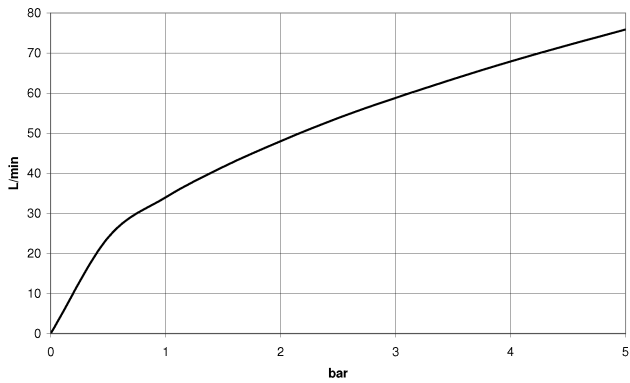

28 450 809

- 3/8" shower outlet
  - rosette Ø 60 mm
  - 1/2" connection
  - WRAS 1810006
- Intrinsic protection against back flow.**

Intrinsic protection against back flow.

	Brushed Dark Platinum	28 450 809-99
	Chrome	28 450 809-00
	Brushed Platinum	28 450 809-06
	Platinum	28 450 809-08
	Dark Chrome	28 450 809-19
	Brushed Durabronze (23kt Gold)	28 450 809-28
	Brushed Bronze	28 450 809-42
	Brushed Champagne (22kt Gold)	28 450 809-46
	Champagne (22kt Gold)	28 450 809-47

Flow rate chart

Codes & Standards

ASME A112.18.1

ASME  
A112.18.1/CSA  
B125.1

cUPC

EN 1717

Scottish Water  
Byelaws

UK Water Supply  
Regulations