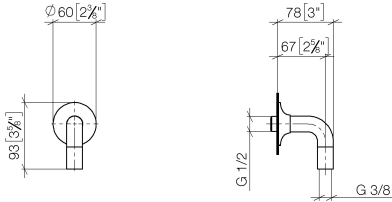

28 450 809

- 3/8" shower outlet
  - rosette Ø 60 mm
  - 1/2" connection
  - WRAS 1810006
- Intrinsic protection against back flow.**

Intrinsic protection against back flow.

	Brushed Dark Platinum	28 450 809-99
	Chrome	28 450 809-00
	Brushed Platinum	28 450 809-06
	Platinum	28 450 809-08
	Dark Chrome	28 450 809-19
	Brushed Durabronze (23kt Gold)	28 450 809-28
	Brushed Bronze	28 450 809-42
	Brushed Champagne (22kt Gold)	28 450 809-46
	Champagne (22kt Gold)	28 450 809-47

Required miscellaneous

Concealed adapter -

35 080 970-90  
0010

Required miscellaneous

Concealed adapter -

35 080 970-90  
0010

28 450 809

mm [inches]

Flow rate chart

Codes & Standards

ASME A112.18.1

ASME  
A112.18.1/CSA  
B125.1

cUPC

EN 1717

Scottish Water  
Byelaws

UK Water Supply  
Regulations