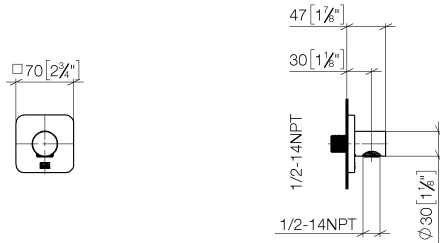

DORNBACHT YARRE Wall elbow - Chrome

28 450 832

- 3/8" shower outlet
- rosette 60 x 60 mm
- 1/2" connection
- rosette 60 x 60 mm

Intrinsic protection against back flow.

Chrome

28 450 832-00 0010

Soft Black

28 450 832-69 0010

DORNBRACHT YARRE Wall elbow - Chrome

28 450 832

mm [inches]

Certificates

IAPMO_4976 (8).

DORNBACHT YARRE Wall elbow - Chrome

28 450 832

Parts for other finishes can be found here: [Soft Black](#)

Spare parts list

No.	Item Number	Name	Quantity used	Delivery time
1	90 27 83 020 00-00	rosette	1	2