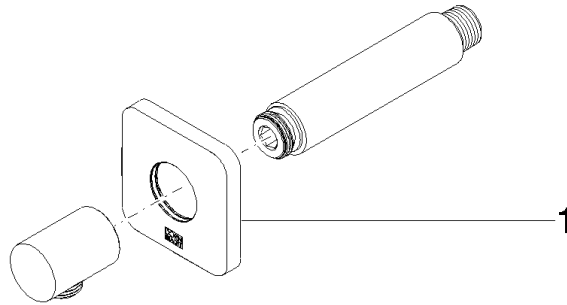

DORNBACHT YARRE Wall elbow - Chrome

28 450 832

- 3/8" shower outlet
- rosette 60 x 60 mm
- 1/2" connection
- rosette 60 x 60 mm

Intrinsic protection against back flow.

Chrome

28 450 832-00 0010

Soft Black

28 450 832-69 0010

DORNBRACHT YARRE Wall elbow - Chrome

28 450 832

mm [inches]

Certificates

IAPMO_4976 (8).

DORNBACHT YARRE Wall elbow - Chrome

28 450 832

Parts for other finishes can be found here: [Soft Black](#)

Spare parts list

No.	Item Number	Name	Quantity used	Delivery time
1	90 27 83 020 00-00	rosette	1	2