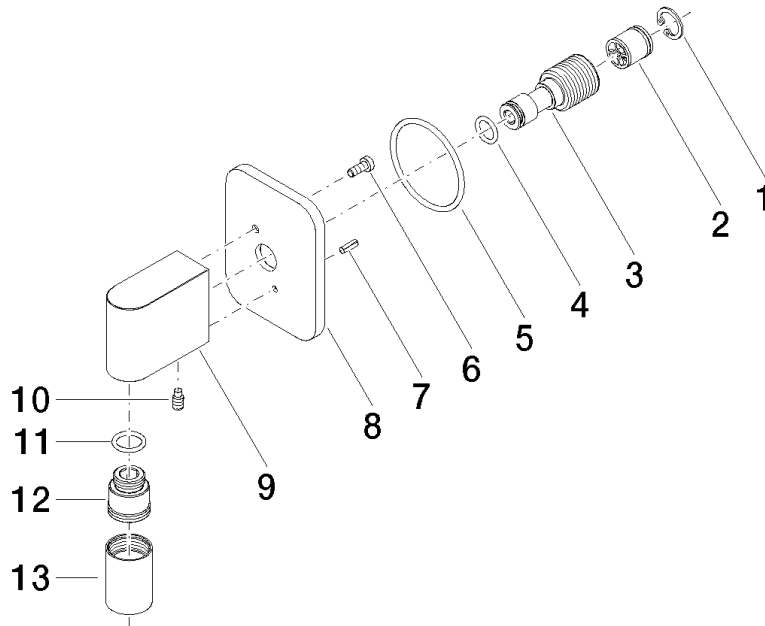

28 450 845

- 3/8" shower outlet
 - rosette 60 x 78 mm
 - 1/2" connection
- Intrinsic protection against back flow.**
- Intrinsic protection against back flow.

	Chrome	28 450 845-00
	Brushed Platinum	28 450 845-06
	Dark Chrome	28 450 845-19
	Brushed Light Gold	28 450 845-27
	Matte Black	28 450 845-33
	Brushed Chrome	28 450 845-93
	Brushed Dark Platinum	28 450 845-99

Required miscellaneous

Concealed adapter - 35 080 970-90
0010

28 450 845

mm [inches]

Flow rate chart

Codes & Standards

ASME
A112.18.1/CSA
B125.1

LISSÉ Wall elbow - Chrome

LISSÉ

28 450 845

Certificates

IAPMO_4976 (5). WRAS_2310091.

28 450 845

Spare parts list

No.	Item Number	Name	Quantity used	Delivery time
1	09 16 01 014 90	ring	1	2
2	90 23 01 141 00 90	back-flow preventer	1	2
3	09 24 03 116 20 90	nipple	1	2
4	09 14 10 008 90	seal	1	2
5	09 14 10 142 90	seal	1	2
6	09 30 30 054 90	screw	1	2
7	09 31 11 026 90	pin	1	2
8	09 27 84 021-00	rosette	1	10
9	09 11 03 046-00	connection	1	10
10	09 31 11 005 90	pin	1	2
11	90 14 10 077 00 90	seal	1	2
12	09 24 03 107 20 90	nipple	1	2
13	90 21 02 069 00-00	cover	1	10