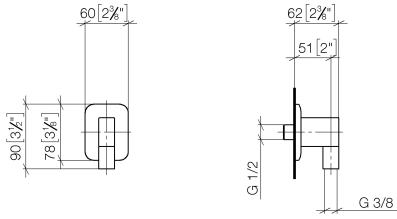

28 450 845

- 3/8" shower outlet
 - rosette 60 x 78 mm
 - 1/2" connection
- Intrinsic protection against back flow.**
- Intrinsic protection against back flow.

	Chrome	28 450 845-00
	Brushed Platinum	28 450 845-06
	Dark Chrome	28 450 845-19
	Brushed Light Gold	28 450 845-27
	Matte Black	28 450 845-33
	Brushed Chrome	28 450 845-93
	Brushed Dark Platinum	28 450 845-99

Required miscellaneous

Concealed adapter - 35 080 970-90
0010

28 450 845

mm [inches]

Flow rate chart

Codes & Standards

ASME
A112.18.1/CSA
B125.1

LISSÉ Wall elbow - Chrome

LISSÉ

28 450 845

Certificates

IAPMO_4976 (5). WRAS_2310091.

28 450 845

Spare parts list

No.	Item Number	Name	Quantity used	Delivery time
1	09 16 01 014 90	ring	1	2
2	90 23 01 141 00 90	back-flow preventer	1	2
3	09 24 03 116 20 90	nipple	1	2
4	09 14 10 008 90	seal	1	2
5	09 14 10 142 90	seal	1	2
6	09 30 30 054 90	screw	1	2
7	09 31 11 026 90	pin	1	2
8	09 27 84 021-00	rosette	1	10
9	09 11 03 046-00	connection	1	10
10	09 31 11 005 90	pin	1	2
11	90 14 10 077 00 90	seal	1	2
12	09 24 03 107 20 90	nipple	1	2
13	90 21 02 069 00-00	cover	1	10