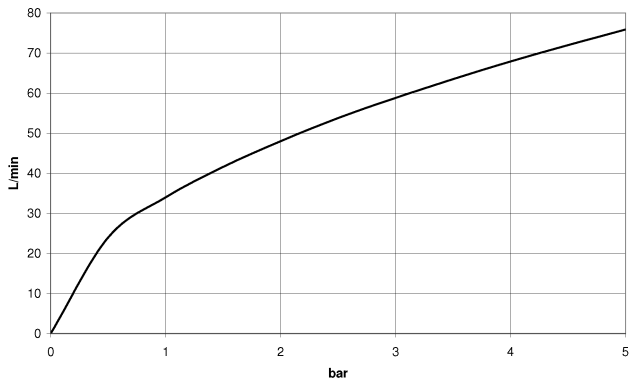

28 450 845

- 3/8" shower outlet
 - rosette 60 x 78 mm
 - 1/2" connection
- Intrinsic protection against back flow.**
- Intrinsic protection against back flow.

	Chrome	28 450 845-00
	Brushed Platinum	28 450 845-06
	Dark Chrome	28 450 845-19
	Brushed Light Gold	28 450 845-27
	Matte Black	28 450 845-33
	Brushed Chrome	28 450 845-93
	Brushed Dark Platinum	28 450 845-99

Required miscellaneous

Concealed adapter - 35 080 970-90
0010

28 450 845

mm [inches]

Flow rate chart

Codes & Standards

ASME
A112.18.1/CSA
B125.1

LISSÉ Wall elbow - Chrome