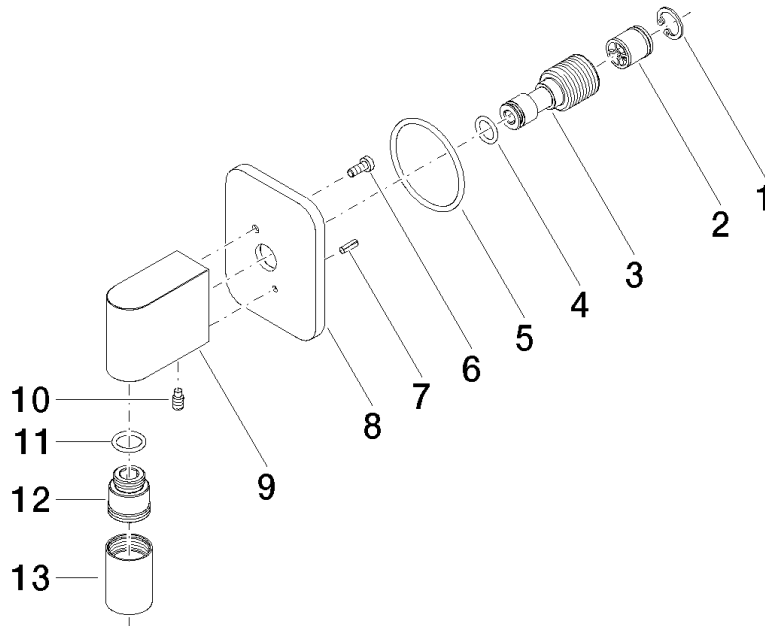

28 450 845

- 3/8" shower outlet
 - rosette 60 x 78 mm
 - 1/2" connection
- Intrinsic protection against back flow.**

Intrinsic protection against back flow.

	Brushed Platinum	28 450 845-06
	Chrome	28 450 845-00
	Dark Chrome	28 450 845-19
	Brushed Light Gold	28 450 845-27
	Matte Black	28 450 845-33
	Brushed Chrome	28 450 845-93
	Brushed Dark Platinum	28 450 845-99

Required miscellaneous

Concealed adapter -

35 080 970-90
0010

28 450 845

mm [inches]

Flow rate chart

Codes & Standards

ASME
A112.18.1/CSA
B125.1

LISSÉ Wall elbow - Brushed Platinum

LISSÉ

28 450 845

Certificates

IAPMO_4976 (5). WRAS_2310091.

28 450 845

Spare parts list

No.	Item Number	Name	Quantity used	Delivery time
1	09 16 01 014 90	ring	1	2
2	90 23 01 141 00 90	back-flow preventer	1	2
3	09 24 03 116 20 90	nipple	1	2
4	09 14 10 008 90	seal	1	2
5	09 14 10 142 90	seal	1	2
6	09 30 30 054 90	screw	1	2
7	09 31 11 026 90	pin	1	2
8	09 27 84 021-06	rosette	1	10
9	09 11 03 046-06	connection	1	10
10	09 31 11 005 90	pin	1	2
11	90 14 10 077 00 90	seal	1	2
12	09 24 03 107 20 90	nipple	1	2
13	90 21 02 069 00-06	cover	1	10