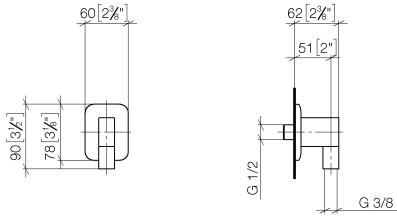

28 450 845

- 3/8" shower outlet
- rosette 60 x 78 mm
- 1/2" connection

Intrinsic protection against back flow.

	Dark Chrome	28 450 845-19
	Chrome	28 450 845-00
	Brushed Platinum	28 450 845-06
	Brushed Light Gold	28 450 845-27
	Matte Black	28 450 845-33
	Brushed Chrome	28 450 845-93
	Brushed Dark Platinum	28 450 845-99

28 450 845

mm [inches]

Flow rate chart

Codes & Standards

ASME
A112.18.1/CSA
B125.1

LISSÉ Wall elbow - Dark Chrome

LISSÉ

28 450 845

Certificates

WRAS_2310091.

28 450 845

Parts for other finishes can be found here: [Chrome](#)

Spare parts list

No.	Item Number	Name	Quantity used	Delivery time
1	09 16 01 014 90	ring	1	2
2	90 23 01 141 00 90	back-flow preventer	1	2
3	09 24 03 116 20 90	nipple	1	2
4	09 14 10 008 90	seal	1	2
5	09 14 10 142 90	seal	1	2
6	09 30 30 054 90	screw	1	2
7	09 31 11 026 90	pin	1	2
8	09 27 84 021-19	rosette	1	60
9	09 11 03 046-19	connection	1	20
10	09 31 11 005 90	pin	1	2
11	90 14 10 077 00 90	seal	1	2
12	09 24 03 107 20 90	nipple	1	2
13	90 21 02 069 00-19	cover	1	20