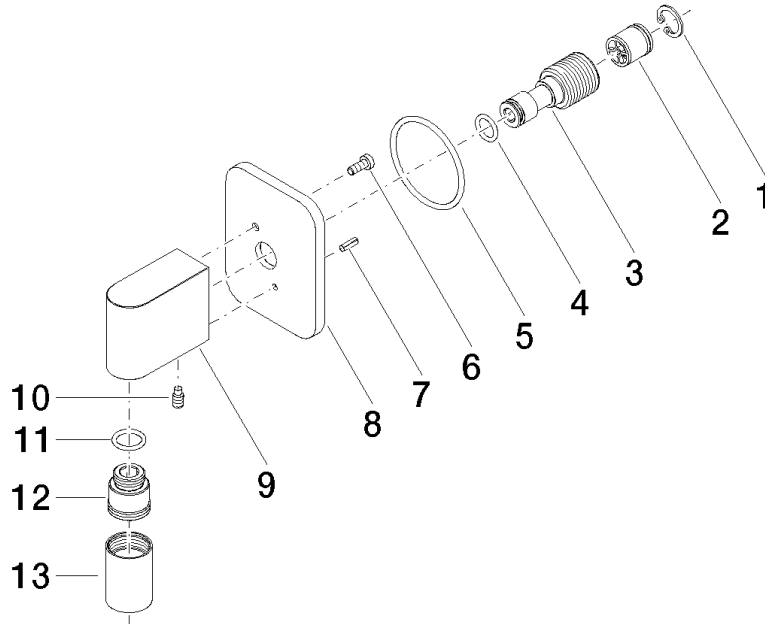

28 450 845

- 3/8" shower outlet
- rosette 60 x 78 mm
- 1/2" connection

Intrinsic protection against back flow.

	Dark Chrome	28 450 845-19
	Chrome	28 450 845-00
	Brushed Platinum	28 450 845-06
	Brushed Light Gold	28 450 845-27
	Matte Black	28 450 845-33
	Brushed Chrome	28 450 845-93
	Brushed Dark Platinum	28 450 845-99

28 450 845

mm [inches]

Flow rate chart

Codes & Standards

ASME
A112.18.1/CSA
B125.1

LISSÉ Wall elbow - Dark Chrome

LISSÉ

28 450 845

Certificates

WRAS_2310091.

28 450 845

Parts for other finishes can be found here: [Chrome](#)

Spare parts list

No.	Item Number	Name	Quantity used	Delivery time
1	09 16 01 014 90	ring	1	2
2	90 23 01 141 00 90	back-flow preventer	1	2
3	09 24 03 116 20 90	nipple	1	2
4	09 14 10 008 90	seal	1	2
5	09 14 10 142 90	seal	1	2
6	09 30 30 054 90	screw	1	2
7	09 31 11 026 90	pin	1	2
8	09 27 84 021-19	rosette	1	60
9	09 11 03 046-19	connection	1	20
10	09 31 11 005 90	pin	1	2
11	90 14 10 077 00 90	seal	1	2
12	09 24 03 107 20 90	nipple	1	2
13	90 21 02 069 00-19	cover	1	20