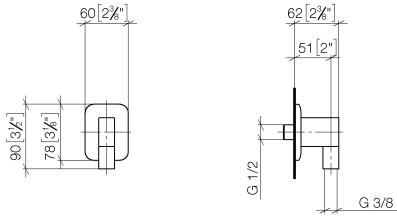

28 450 845

- 3/8" shower outlet
  - rosette 60 x 78 mm
  - 1/2" connection
- Intrinsic protection against back flow.**

Intrinsic protection against back flow.

	Matte Black	28 450 845-33
	Chrome	28 450 845-00
	Brushed Platinum	28 450 845-06
	Dark Chrome	28 450 845-19
	Brushed Light Gold	28 450 845-27
	Brushed Chrome	28 450 845-93
	Brushed Dark Platinum	28 450 845-99

Required miscellaneous

Concealed adapter -

35 080 970-90  
0010

28 450 845

mm [inches]

**Flow rate chart**

**Codes & Standards**

ASME  
A112.18.1/CSA  
B125.1

## LISSÉ Wall elbow - Matte Black

---

LISSÉ

28 450 845

### Certificates

---

WRAS\_2310091.

28 450 845

**Spare parts list**

No.	Item Number	Name	Quantity used	Delivery time
1	09 16 01 014 90	ring	1	2
2	90 23 01 141 00 90	back-flow preventer	1	2
3	09 24 03 116 20 90	nipple	1	2
4	09 14 10 008 90	seal	1	2
5	09 14 10 142 90	seal	1	2
6	09 30 30 054 90	screw	1	2
7	09 31 11 026 90	pin	1	2
8	09 27 84 021-33	rosette	1	30
9	09 11 03 046-33	connection	1	30
10	09 31 11 005 90	pin	1	2
11	90 14 10 077 00 90	seal	1	2
12	09 24 03 107 20 90	nipple	1	2
13	90 21 02 069 00-33	cover	1	30