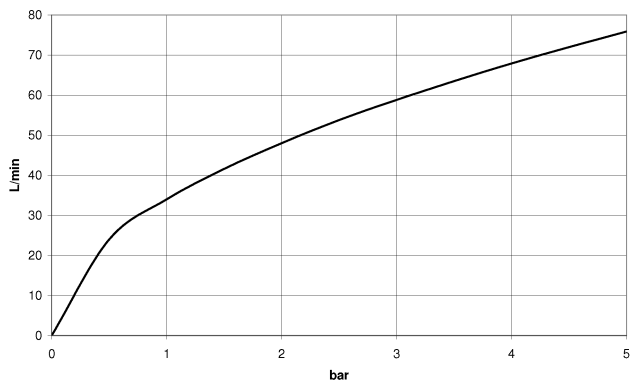

28 450 845

- 3/8" shower outlet
  - rosette 60 x 78 mm
  - 1/2" connection
- Intrinsic protection against back flow.**

Intrinsic protection against back flow.

	Matte Black	28 450 845-33
	Chrome	28 450 845-00
	Brushed Platinum	28 450 845-06
	Dark Chrome	28 450 845-19
	Brushed Light Gold	28 450 845-27
	Brushed Chrome	28 450 845-93
	Brushed Dark Platinum	28 450 845-99

Required miscellaneous

Concealed adapter -

35 080 970-90  
0010

28 450 845

mm [inches]

**Flow rate chart**

**Codes & Standards**

ASME  
A112.18.1/CSA  
B125.1