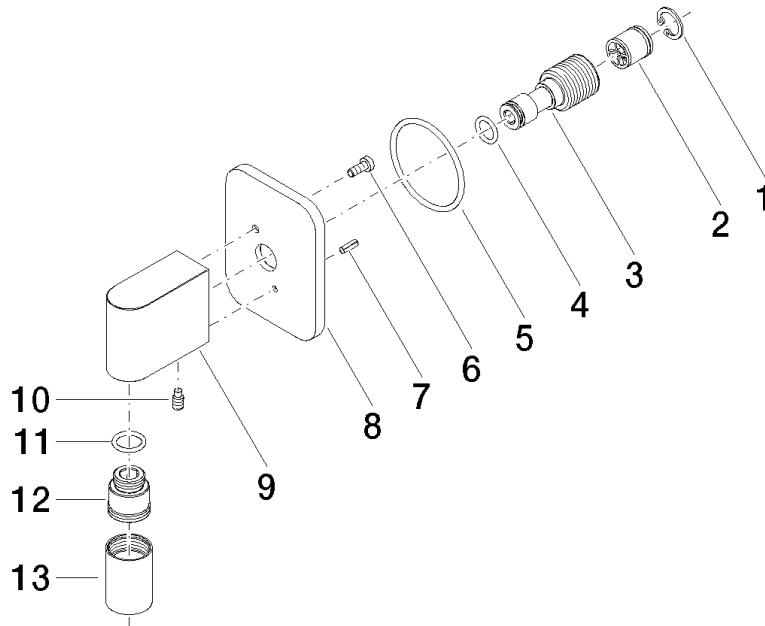

28 450 845

- 3/8" shower outlet
  - rosette 60 x 78 mm
  - 1/2" connection
- Intrinsic protection against back flow.**

Intrinsic protection against back flow.

	Matte Black	28 450 845-33
	Chrome	28 450 845-00
	Brushed Platinum	28 450 845-06
	Dark Chrome	28 450 845-19
	Brushed Light Gold	28 450 845-27
	Brushed Chrome	28 450 845-93
	Brushed Dark Platinum	28 450 845-99

Required miscellaneous

Concealed adapter -

35 080 970-90  
0010

28 450 845

mm [inches]

**Flow rate chart**

**Codes & Standards**

ASME  
A112.18.1/CSA  
B125.1

## LISSÉ Wall elbow - Matte Black

---

LISSÉ

28 450 845

### Certificates

---

WRAS\_2310091.

28 450 845

**Spare parts list**

No.	Item Number	Name	Quantity used	Delivery time
1	09 16 01 014 90	ring	1	2
2	90 23 01 141 00 90	back-flow preventer	1	2
3	09 24 03 116 20 90	nipple	1	2
4	09 14 10 008 90	seal	1	2
5	09 14 10 142 90	seal	1	2
6	09 30 30 054 90	screw	1	2
7	09 31 11 026 90	pin	1	2
8	09 27 84 021-33	rosette	1	30
9	09 11 03 046-33	connection	1	30
10	09 31 11 005 90	pin	1	2
11	90 14 10 077 00 90	seal	1	2
12	09 24 03 107 20 90	nipple	1	2
13	90 21 02 069 00-33	cover	1	30