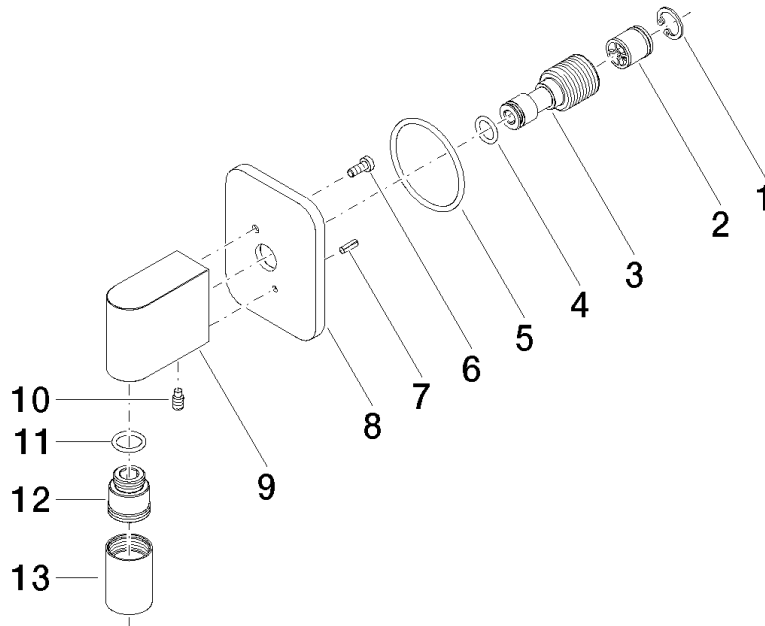

28 450 845

- 3/8" shower outlet
- rosette 60 x 78 mm
- 1/2" connection

Intrinsic protection against back flow.

	Brushed Chrome	28 450 845-93
	Chrome	28 450 845-00
	Brushed Platinum	28 450 845-06
	Dark Chrome	28 450 845-19
	Brushed Light Gold	28 450 845-27
	Matte Black	28 450 845-33
	Brushed Dark Platinum	28 450 845-99

28 450 845

mm [inches]

Flow rate chart

Codes & Standards

ASME
A112.18.1/CSA
B125.1

LISSÉ Wall elbow - Brushed Chrome

LISSÉ

28 450 845

Certificates

WRAS_2310091. IAPMO_4976 (2).

28 450 845

Parts for other finishes can be found here: [Chrome](#)

Spare parts list

No.	Item Number	Name	Quantity used	Delivery time
1	09 16 01 014 90	ring	1	2
2	90 23 01 141 00 90	back-flow preventer	1	2
3	09 24 03 116 20 90	nipple	1	2
4	09 14 10 008 90	seal	1	2
5	09 14 10 142 90	seal	1	2
6	09 30 30 054 90	screw	1	2
7	09 31 11 026 90	pin	1	2
8	09 27 84 021-93	rosette	1	20
9	09 11 03 046-93	connection	1	20
10	09 31 11 005 90	pin	1	2
11	90 14 10 077 00 90	seal	1	2
12	09 24 03 107 20 90	nipple	1	2
13	90 21 02 069 00-93	cover	1	-