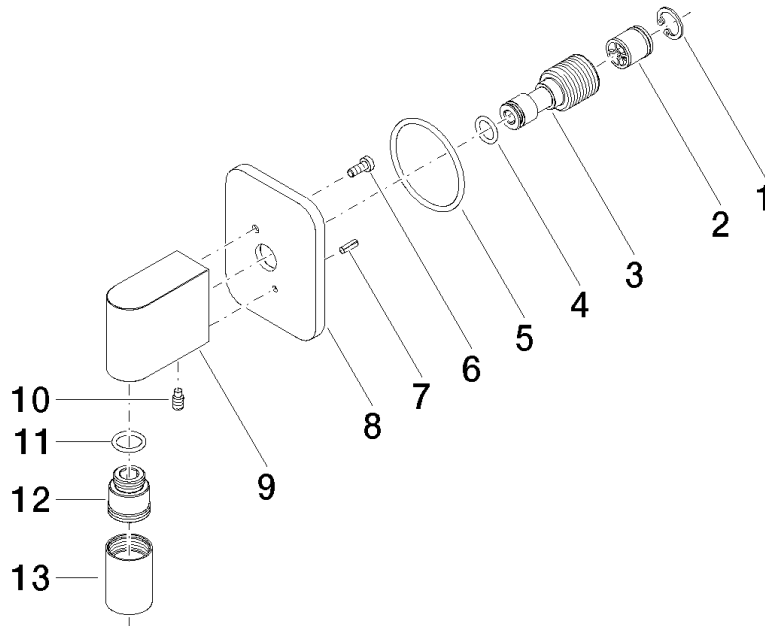

28 450 845

- 3/8" shower outlet
 - rosette 60 x 78 mm
 - 1/2" connection
- Intrinsic protection against back flow.**
- Intrinsic protection against back flow.

	Brushed Dark Platinum	28 450 845-99
	Chrome	28 450 845-00
	Brushed Platinum	28 450 845-06
	Dark Chrome	28 450 845-19
	Brushed Light Gold	28 450 845-27
	Matte Black	28 450 845-33
	Brushed Chrome	28 450 845-93

Required miscellaneous

Concealed adapter - 35 080 970-90
0010

28 450 845

mm [inches]

Flow rate chart

Codes & Standards

ASME
A112.18.1/CSA
B125.1

LISSÉ Wall elbow - Brushed Dark Platinum

LISSÉ

28 450 845

Certificates

WRAS_2310091.

28 450 845

Spare parts list

No.	Item Number	Name	Quantity used	Delivery time
1	09 16 01 014 90	ring	1	2
2	90 23 01 141 00 90	back-flow preventer	1	2
3	09 24 03 116 20 90	nipple	1	2
4	09 14 10 008 90	seal	1	2
5	09 14 10 142 90	seal	1	2
6	09 30 30 054 90	screw	1	2
7	09 31 11 026 90	pin	1	2
8	09 27 84 021-99	rosette	1	60
9	09 11 03 046-99	connection	1	30
10	09 31 11 005 90	pin	1	2
11	90 14 10 077 00 90	seal	1	2
12	09 24 03 107 20 90	nipple	1	2
13	90 21 02 069 00-99	cover	1	30