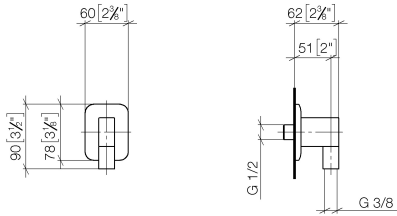

28 450 845

- 3/8" shower outlet
 - rosette 60 x 78 mm
 - 1/2" connection
- Intrinsic protection against back flow.**
- Intrinsic protection against back flow.

	Brushed Dark Platinum	28 450 845-99
	Chrome	28 450 845-00
	Brushed Platinum	28 450 845-06
	Dark Chrome	28 450 845-19
	Brushed Light Gold	28 450 845-27
	Matte Black	28 450 845-33
	Brushed Chrome	28 450 845-93

Required miscellaneous

Concealed adapter - 35 080 970-90
0010

28 450 845

mm [inches]

Flow rate chart

Codes & Standards

ASME
A112.18.1/CSA
B125.1

LISSÉ Wall elbow - Brushed Dark Platinum

LISSÉ

28 450 845

Certificates

WRAS_2310091.

28 450 845

Spare parts list

No.	Item Number	Name	Quantity used	Delivery time
1	09 16 01 014 90	ring	1	2
2	90 23 01 141 00 90	back-flow preventer	1	2
3	09 24 03 116 20 90	nipple	1	2
4	09 14 10 008 90	seal	1	2
5	09 14 10 142 90	seal	1	2
6	09 30 30 054 90	screw	1	2
7	09 31 11 026 90	pin	1	2
8	09 27 84 021-99	rosette	1	60
9	09 11 03 046-99	connection	1	30
10	09 31 11 005 90	pin	1	2
11	90 14 10 077 00 90	seal	1	2
12	09 24 03 107 20 90	nipple	1	2
13	90 21 02 069 00-99	cover	1	30