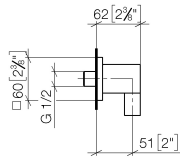

**Wall elbow - Brushed Durabron (23kt Gold)**

IMO

28 450 980

- 3/8" shower outlet
  - rosette 60 x 60 mm
  - 1/2" connection
  - WRAS 2310091
- Intrinsic protection against back flow.**

Intrinsic protection against back flow.

**Required miscellaneous**

**Concealed adapter -**

35 080 970-90  
0010

28 450 980

mm [inches]

Flow rate chart

Codes & Standards

EN 1717