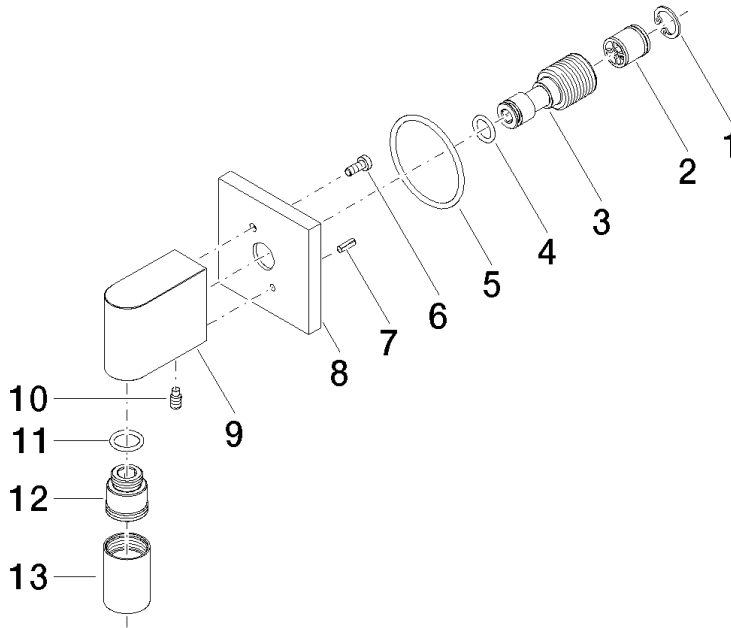

28 450 980

Product version up to 7/6/2018

Product version from 7/6/2018 to 3/2/2021

Product version from 3/2/2021