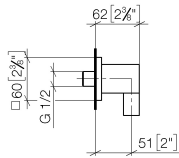

Wall elbow - Matte Black

IMO

28 450 980

- 3/8" shower outlet
 - rosette 60 x 60 mm
 - 1/2" connection
 - WRAS 2310091
- Intrinsic protection against back flow.**

Intrinsic protection against back flow.

Fits: IMO, MEM, CL.1, CYO

Required miscellaneous

Concealed adapter - 35 080 970-90
0010

28 450 980

mm [inches]

Flow rate chart

Codes & Standards

ASME A112.18.1

cUPC