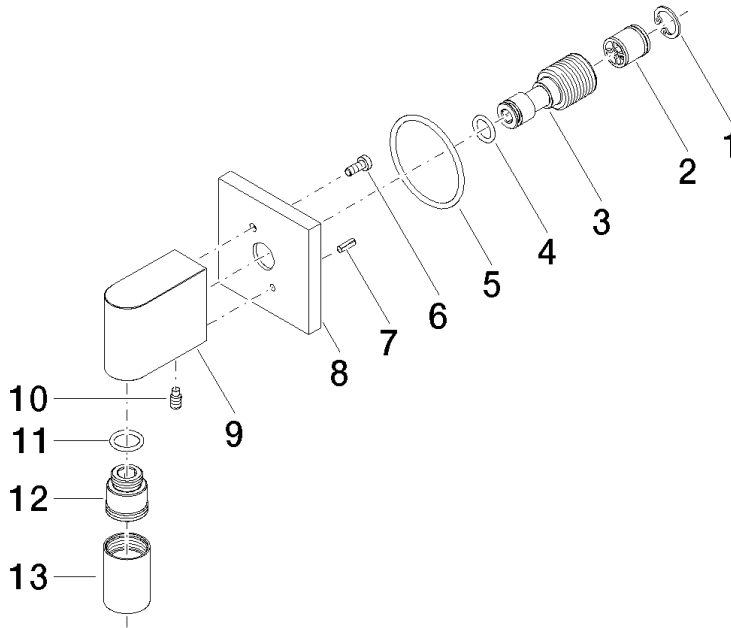

WRAS_1807

WRAS_2310

Belgaqua_22_280_2

28 450 980

Product version up to 7/6/2018

Product version from 7/6/2018 to 3/2/2021

Product version from 3/2/2021

Wall elbow - Matte Black