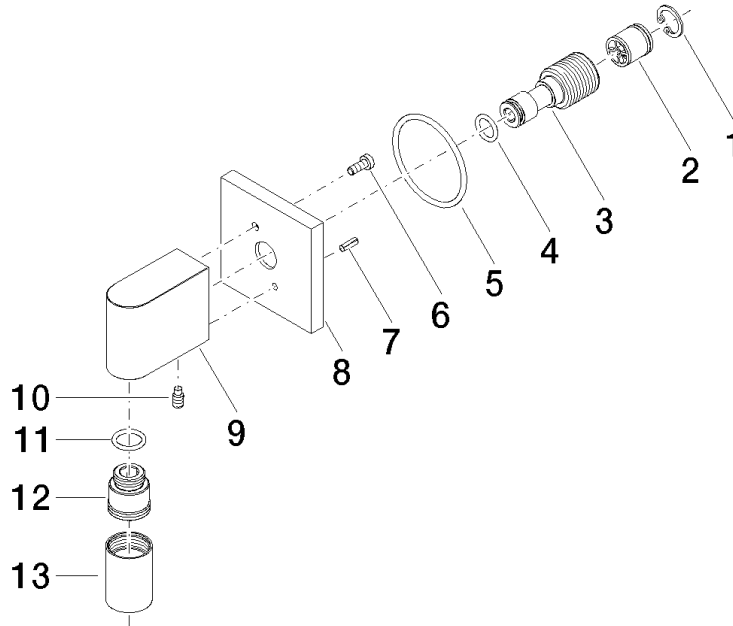

Wall elbow - Brushed Champagne (22kt Gold)

IMO

28 450 980

- 3/8" shower outlet
- rosette 60 x 60 mm
- 1/2" connection
- WRAS 2310091

Intrinsic protection against back flow.

Fits: IMO, MEM, CL.1, CYO

	Brushed Champagne (22kt Gold)	28 450 980-46
	Chrome	28 450 980-00
	Brushed Platinum	28 450 980-06
	Platinum	28 450 980-08
	Durabross (23kt Gold)	28 450 980-09
	Dark Chrome	28 450 980-19
	Brushed Light Gold	28 450 980-27
	Brushed Durabross (23kt Gold)	28 450 980-28
	Matte Black	28 450 980-33
	Champagne (22kt Gold)	28 450 980-47
	Cyprum	28 450 980-49
	Brushed Chrome	28 450 980-93
	Brushed Dark Platinum	28 450 980-99

28 450 980

mm [inches]

Flow rate chart

Certificates

Belgaqua_22_280_2 WRAS_2310091.
7_7.

28 450 980

Parts for other finishes can be found here: [Chrome](#)

Spare parts list

No.	Item Number	Name	Quantity used	Delivery time
1	09 16 01 014 90	ring	1	2
2	90 23 01 141 00 90	back-flow preventer	1	2
3	09 24 03 116 20 90	nipple	1	2
4	09 14 10 008 90	seal	1	2
5	09 14 10 142 90	seal	1	2
6	09 30 30 054 90	screw	1	2
7	09 31 11 026 90	pin	1	2
8	09 27 82 006-46	rosette	1	30
9	09 11 03 046-46	connection	1	30
10	09 31 11 005 90	pin	1	2
11	90 14 10 077 00 90	seal	1	2
12	09 24 03 107 20 90	nipple	1	2
13	90 21 02 069 00-46	cover	1	30