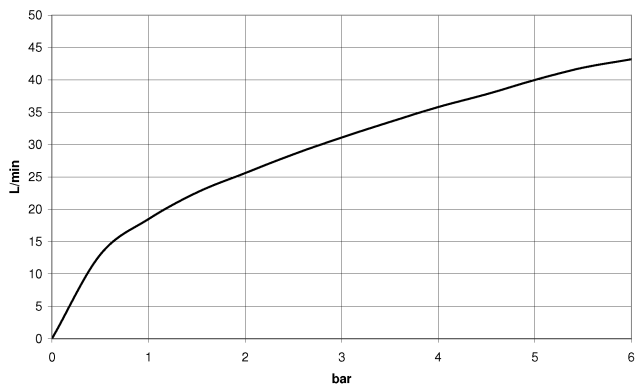

Flow rate chart