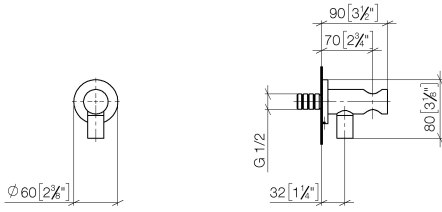

## EDITION PRO Wall elbow - Matte Black

---

28 490 626

- 3/8" shower outlet
- rosette Ø 60 mm
- 1/2" connection
- inherently safe from back flow.

	Matte Black	28 490 626-33
	Chrome	28 490 626-00
	Brushed Chrome	28 490 626-93

## EDITION PRO Wall elbow - Matte Black

28 490 626

mm [inches]

### Flow rate chart

**EDITION PRO Wall elbow - Matte Black**

28 490 626

Parts for other finishes can be found here: [Chrome](#)

**Spare parts list**

No.	Item Number	Name	Quantity used	Delivery time
1	90 24 03 280 00 90	nipple	1	2
2	09 30 30 037 90	screw	1	2
3	09 27 66 016-33	rosette	1	60
4	09 31 11 112 90	pin	1	60
5	09 16 01 023 90	ring	1	2
6	09 23 01 131 90	back-flow preventer	1	2
7	09 30 30 113 20 90	screw	1	2
8	09 14 10 001 90	seal	1	2
9	09 18 40 216 90	sleeve	1	2
10	09 11 03 124-33	connection	1	30
11	09 14 10 213 90	seal	1	2
12	09 24 03 279-33	nipple	1	30
13	90 21 02 069 00-33	cover	1	30