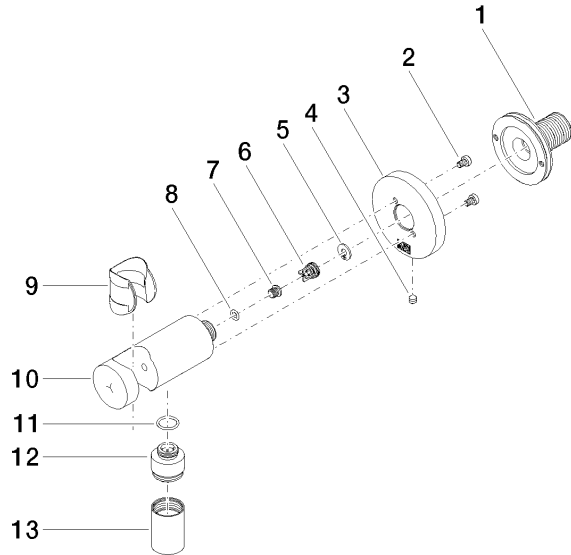

## EDITION PRO Wall elbow - Matte Black

---

28 490 626

- 3/8" shower outlet
- rosette Ø 60 mm
- 1/2" connection
- inherently safe from back flow.

	Matte Black	28 490 626-33
	Chrome	28 490 626-00
	Brushed Chrome	28 490 626-93

## EDITION PRO Wall elbow - Matte Black

28 490 626

mm [inches]

### Flow rate chart

**EDITION PRO Wall elbow - Matte Black**

28 490 626

Parts for other finishes can be found here: [Chrome](#)

**Spare parts list**

No.	Item Number	Name	Quantity used	Delivery time
1	90 24 03 280 00 90	nipple	1	2
2	09 30 30 037 90	screw	1	2
3	09 27 66 016-33	rosette	1	60
4	09 31 11 112 90	pin	1	60
5	09 16 01 023 90	ring	1	2
6	09 23 01 131 90	back-flow preventer	1	2
7	09 30 30 113 20 90	screw	1	2
8	09 14 10 001 90	seal	1	2
9	09 18 40 216 90	sleeve	1	2
10	09 11 03 124-33	connection	1	30
11	09 14 10 213 90	seal	1	2
12	09 24 03 279-33	nipple	1	30
13	90 21 02 069 00-33	cover	1	30