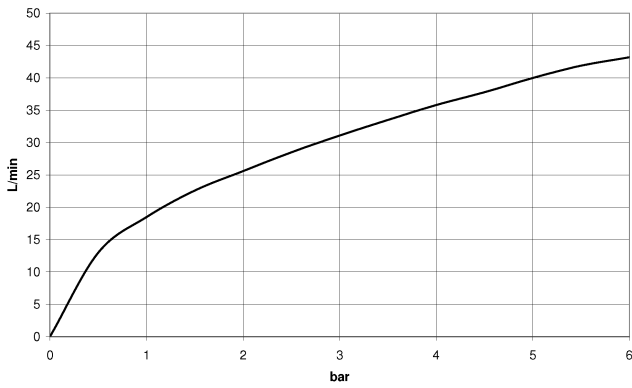

EDITION PRO Wall elbow - Brushed Chrome

28 490 626

- 3/8" shower outlet
- rosette Ø 60 mm
- 1/2" connection
- inherently safe from back flow.

	Brushed Chrome	28 490 626-93
	Chrome	28 490 626-00
	Matte Black	28 490 626-33

EDITION PRO Wall elbow - Brushed Chrome

28 490 626

mm [inches]

Flow rate chart

EDITION PRO Wall elbow - Brushed Chrome

28 490 626

Parts for other
finishes can be found
here: [Chrome](#)

EDITION PRO Wall elbow - Brushed Chrome

28 490 626

Spare parts list

No.	Item Number	Name	Quantity used	Delivery time
	90 24 03 280 00 90	nipple	13	2