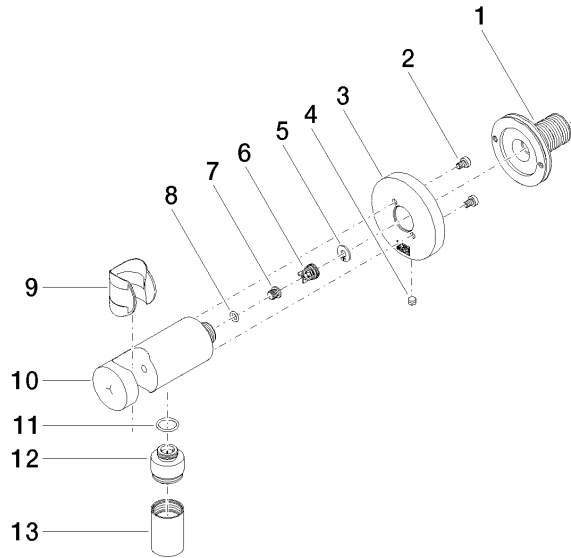

EDITION PRO Wall elbow - Brushed Chrome

28 490 626

- 3/8" shower outlet
- rosette Ø 60 mm
- 1/2" connection
- inherently safe from back flow.

	Brushed Chrome	28 490 626-93
	Chrome	28 490 626-00
	Matte Black	28 490 626-33

EDITION PRO Wall elbow - Brushed Chrome

28 490 626

mm [inches]

Flow rate chart

EDITION PRO Wall elbow - Brushed Chrome

28 490 626

Parts for other
finishes can be found
here: [Chrome](#)

EDITION PRO Wall elbow - Brushed Chrome

28 490 626

Spare parts list

No.	Item Number	Name	Quantity used	Delivery time
	90 24 03 280 00 90	nipple	13	2