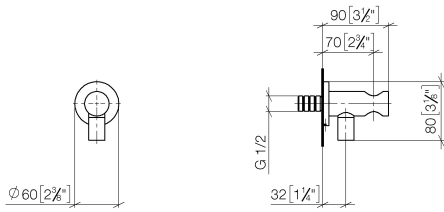

EDITION PRO Wall elbow - Brushed Chrome

28 490 626

- 3/8" shower outlet
- rosette Ø 60 mm
- 1/2" connection
- inherently safe from back flow.

	Brushed Chrome	28 490 626-93
	Chrome	28 490 626-00
	Matte Black	28 490 626-33

EDITION PRO Wall elbow - Brushed Chrome

28 490 626

mm [inches]

Flow rate chart

EDITION PRO Wall elbow - Brushed Chrome

28 490 626

Parts for other
finishes can be found
here: [Chrome](#)

EDITION PRO Wall elbow - Brushed Chrome

28 490 626

Spare parts list

No.	Item Number	Name	Quantity used	Delivery time
	90 24 03 280 00 90	nipple	13	2