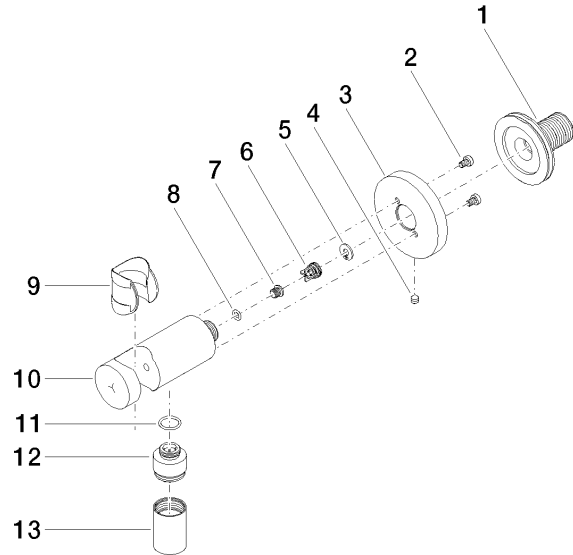

Wall elbow with integrated shower holder - Chrome

SERIES SPECIFIC

28 490 660 Product version from 10/1/2023

- 3/8" shower outlet
 - rosette Ø 60 mm
 - 1/2" connection
 - WRAS
- Intrinsic protection against back flow.**

Required miscellaneous

Concealed adapter - 35 080 970-90
0010

28 490 660 Product version from 10/1/2023

mm [inches]

Flow rate chart

Codes & Standards

EN 1717

Scottish Water
Byelaws

UK Water Supply
Regulations

Wall elbow with integrated shower holder - Chrome

SERIES SPECIFIC

28 490 660 Product version from 10/1/2023

Certificates and sustainability

Belgaqua_21-024-2 WRAS_250402

Spare parts list

No.	Item Number	Name	Quantity used	Delivery time
2	09 30 30 037 90	screw	2.00	2
4	09 31 11 112 90	pin	1.00	60
3	09 27 66 001-00	rosette	1.00	10
8	09 14 10 001 90	seal	1.00	2
12	09 24 03 279-00	nipple	1.00	10
9	09 18 40 216 90	sleeve	1.00	2
11	09 14 10 213 90	seal	1.00	2
1	90 24 03 280 00 90	nipple	1.00	2
10	09 11 03 124-00	connection	1.00	10
5	09 16 01 023 90	ring	1.00	2
6	09 23 01 131 90	back-flow preventer	1.00	2
7	09 30 30 113 20 90	screw	1.00	2
13	90 21 02 069 00-00	cover	1.00	10