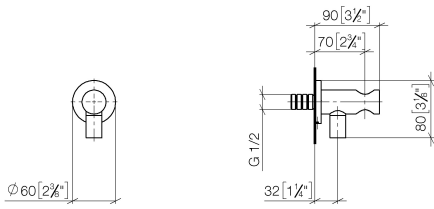

Wall elbow with integrated shower holder - Chrome

TARA

28 490 660

- 3/8" shower outlet
  - rosette Ø 60 mm
  - 1/2" connection
  - WRAS 1912049
- Intrinsic protection against back flow.**

Intrinsic protection against back flow.

Required miscellaneous

Concealed adapter -

35 080 970-90  
0010

28 490 660

mm [inches]

Flow rate chart

Certificates

Belgaqua\_21-024- WRAS\_1912049.  
27\_7.