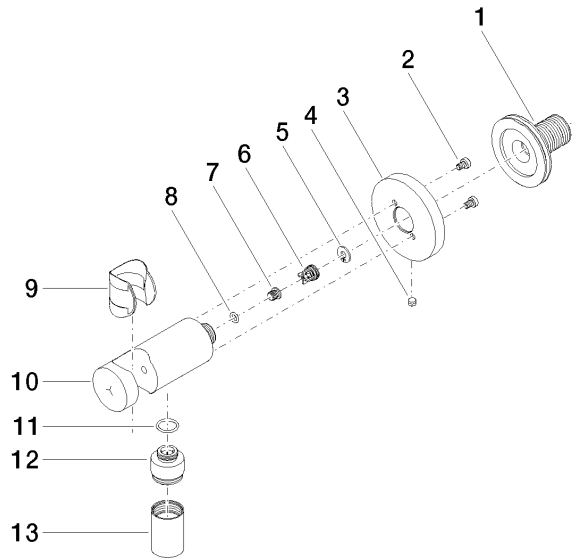

28 490 660

- 3/8" shower outlet
 - rosette Ø 60 mm
 - 1/2" connection
 - WRAS 1912049
- Intrinsic protection against back flow.**

Intrinsic protection against back flow.

Fits: TARA, VAIA, META

	Brushed Light Gold	28 490 660-27
	Chrome	28 490 660-00
	Brushed Platinum	28 490 660-06
	Platinum	28 490 660-08
	Dark Chrome	28 490 660-19
	Light Gold	28 490 660-26
	Brushed Durabronze (23kt Gold)	28 490 660-28
	Matte Black	28 490 660-33
	Brushed Bronze	28 490 660-42
	Brushed Champagne (22kt Gold)	28 490 660-46
	Champagne (22kt Gold)	28 490 660-47
	Cyprum	28 490 660-49
	Brushed Chrome	28 490 660-93
	Brushed Dark Platinum	28 490 660-99

Required miscellaneous

Concealed adapter -

35 080 970-90
0010

28 490 660

mm [inches]

Flow rate chart

28 490 660

Product version from 10/1/2023

Wall elbow with integrated shower holder - Brushed Light Gold

TARA

28 490 660

Spare parts list

Product version from 10/1/2023

No.	Item Number	Name	Quantity used	Delivery time
	90 24 03 280 00 90	nipple	14	2