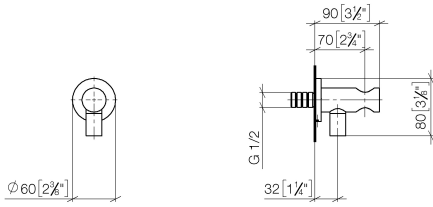

28 490 660

- 3/8" shower outlet
 - rosette Ø 60 mm
 - 1/2" connection
 - WRAS 1912049
- Intrinsic protection against back flow.**

Intrinsic protection against back flow.

Fits: TARA, VAIA, META

	Brushed Light Gold	28 490 660-27
	Chrome	28 490 660-00
	Brushed Platinum	28 490 660-06
	Platinum	28 490 660-08
	Dark Chrome	28 490 660-19
	Light Gold	28 490 660-26
	Brushed Durabronze (23kt Gold)	28 490 660-28
	Matte Black	28 490 660-33
	Brushed Bronze	28 490 660-42
	Brushed Champagne (22kt Gold)	28 490 660-46
	Champagne (22kt Gold)	28 490 660-47
	Cyprum	28 490 660-49
	Brushed Chrome	28 490 660-93
	Brushed Dark Platinum	28 490 660-99

Required miscellaneous

Concealed adapter -

35 080 970-90
0010

28 490 660

mm [inches]

Flow rate chart

28 490 660

Product version from 10/1/2023

Wall elbow with integrated shower holder - Brushed Light Gold

TARA

28 490 660

Spare parts list

Product version from 10/1/2023

No.	Item Number	Name	Quantity used	Delivery time
	90 24 03 280 00 90	nipple	14	2