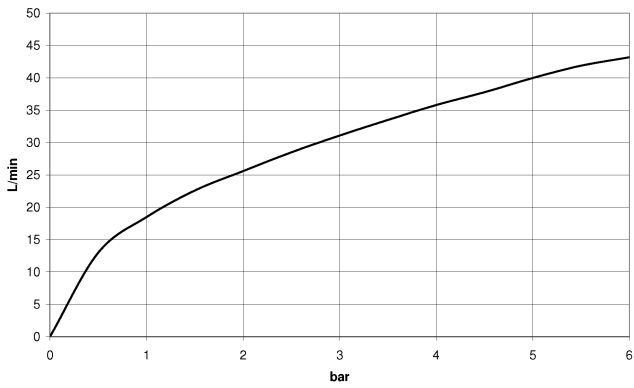

28 490 660

- 3/8" shower outlet
 - rosette Ø 60 mm
 - 1/2" connection
 - WRAS 1912049
- Intrinsic protection against back flow.**

Intrinsic protection against back flow.

Fits: TARA, VAIA, META

	Brushed Light Gold	28 490 660-27
	Chrome	28 490 660-00
	Brushed Platinum	28 490 660-06
	Platinum	28 490 660-08
	Dark Chrome	28 490 660-19
	Light Gold	28 490 660-26
	Brushed Durabronze (23kt Gold)	28 490 660-28
	Matte Black	28 490 660-33
	Brushed Bronze	28 490 660-42
	Brushed Champagne (22kt Gold)	28 490 660-46
	Champagne (22kt Gold)	28 490 660-47
	Cyprum	28 490 660-49
	Brushed Chrome	28 490 660-93
	Brushed Dark Platinum	28 490 660-99

Required miscellaneous

Concealed adapter -

35 080 970-90
0010

28 490 660

mm [inches]

Flow rate chart

28 490 660

Product version from 10/1/2023