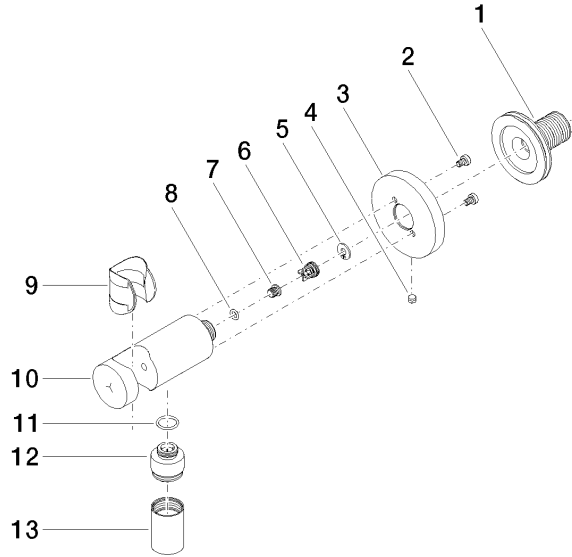

28 490 660

- 3/8" shower outlet
 - rosette Ø 60 mm
 - 1/2" connection
 - WRAS 1912049
- Intrinsic protection against back flow.**

Intrinsic protection against back flow.

Fits: TARA, VAIA, META

	Brushed Durabronze (23kt Gold)	28 490 660-28
	Chrome	28 490 660-00
	Brushed Platinum	28 490 660-06
	Platinum	28 490 660-08
	Dark Chrome	28 490 660-19
	Light Gold	28 490 660-26
	Brushed Light Gold	28 490 660-27
	Matte Black	28 490 660-33
	Brushed Bronze	28 490 660-42
	Brushed Champagne (22kt Gold)	28 490 660-46
	Champagne (22kt Gold)	28 490 660-47
	Cyprum	28 490 660-49
	Brushed Chrome	28 490 660-93
	Brushed Dark Platinum	28 490 660-99

Required miscellaneous

Concealed adapter -

35 080 970-90
0010

28 490 660

mm [inches]

Flow rate chart

Codes & Standards

EN 1717

Scottish Water
Byelaws

UK Water Supply
Regulations

Wall elbow with integrated shower holder - Brushed Durabronz (23kt Gold)

TARA

28 490 660

Certificates

Belgaqua_21-024-2 WRAS_1912

28 490 660

Product version from 10/1/2023

Wall elbow with integrated shower holder - Brushed Durabronz (23kt Gold)

TARA

28 490 660

Spare parts list

Product version from 10/1/2023

No.	Item Number	Name	Quantity used	Delivery time
	90 24 03 280 00 90	nipple	14	2