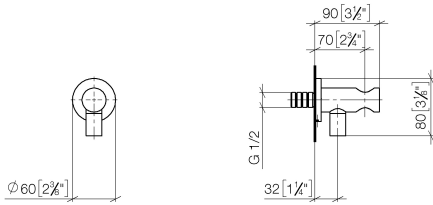

28 490 660

- 3/8" shower outlet
 - rosette Ø 60 mm
 - 1/2" connection
 - WRAS 1912049
- Intrinsic protection against back flow.**

Intrinsic protection against back flow.

Fits: TARA, VAIA, META

	Brushed Durabronze (23kt Gold)	28 490 660-28
	Chrome	28 490 660-00
	Brushed Platinum	28 490 660-06
	Platinum	28 490 660-08
	Dark Chrome	28 490 660-19
	Light Gold	28 490 660-26
	Brushed Light Gold	28 490 660-27
	Matte Black	28 490 660-33
	Brushed Bronze	28 490 660-42
	Brushed Champagne (22kt Gold)	28 490 660-46
	Champagne (22kt Gold)	28 490 660-47
	Cyprum	28 490 660-49
	Brushed Chrome	28 490 660-93
	Brushed Dark Platinum	28 490 660-99

Required miscellaneous

Concealed adapter -

35 080 970-90
0010

28 490 660

mm [inches]

Flow rate chart

Codes & Standards

EN 1717

Scottish Water
Byelaws

UK Water Supply
Regulations

Wall elbow with integrated shower holder - Brushed Durabronz (23kt Gold)

TARA

28 490 660

Certificates

Belgaqua_21-024-2 WRAS_1912

28 490 660

Product version from 10/1/2023

Wall elbow with integrated shower holder - Brushed Durabronz (23kt Gold)

TARA

28 490 660

Spare parts list

Product version from 10/1/2023

No.	Item Number	Name	Quantity used	Delivery time
	90 24 03 280 00 90	nipple	14	2