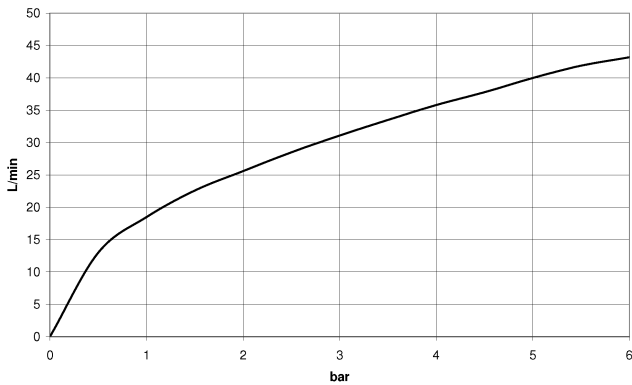

Wall elbow with integrated shower holder - Brushed Chrome

TARA

28 490 660

- 3/8" shower outlet
- rosette Ø 60 mm
- 1/2" connection
- WRAS 1912049

Intrinsic protection against back flow.

Fits: TARA, VAIA, META

28 490 660

mm [inches]

Flow rate chart

Codes & Standards

EN 1717

Scottish Water  
Byelaws

UK Water Supply  
Regulations