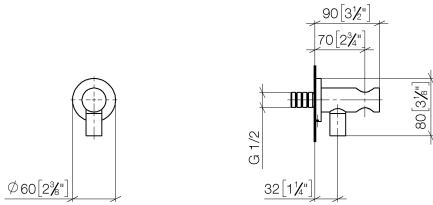

Wall elbow with integrated shower holder - Brushed Chrome

TARA

28 490 660

- 3/8" shower outlet
- rosette Ø 60 mm
- 1/2" connection
- WRAS 1912049

Intrinsic protection against back flow.

Fits: TARA, VAIA, META

28 490 660

mm [inches]

Flow rate chart

Codes & Standards

EN 1717

Scottish Water  
Byelaws

UK Water Supply  
Regulations

## Wall elbow with integrated shower holder - Brushed Chrome

---

TARA

28 490 660