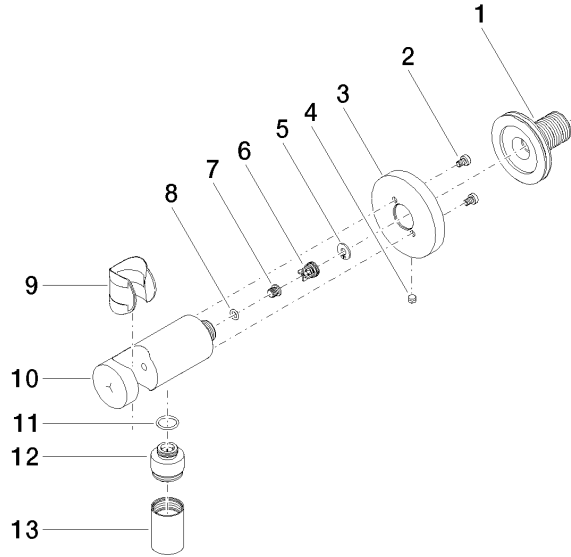

Wall elbow with integrated shower holder - Brushed Chrome

TARA

28 490 660

- 3/8" shower outlet
- rosette Ø 60 mm
- 1/2" connection
- WRAS 1912049

Intrinsic protection against back flow.

Fits: TARA, VAIA, META

## Wall elbow with integrated shower holder - Brushed Chrome

---

TARA

28 490 660

### Certificates

---

Belgaqua\_21-024-2 WRAS\_1912

28 490 660

**Product version from 10/1/2023**

Parts for other finishes can be found here: [Chrome](#)

Wall elbow with integrated shower holder - Brushed Chrome

TARA

28 490 660

**Spare parts list**

**Product version from 10/1/2023**

No.	Item Number	Name	Quantity used	Delivery time
	90 24 03 280 00 90	nipple	14	2