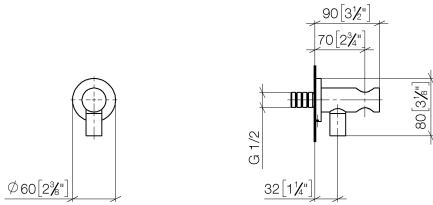

28 490 660

- 3/8" shower outlet
  - rosette Ø 60 mm
  - 1/2" connection
  - WRAS 1912049
- Intrinsic protection against back flow.**

Intrinsic protection against back flow.

Fits: TARA, VAIA, META

	Brushed Dark Platinum	28 490 660-99
	Chrome	28 490 660-00
	Brushed Platinum	28 490 660-06
	Platinum	28 490 660-08
	Dark Chrome	28 490 660-19
	Light Gold	28 490 660-26
	Brushed Light Gold	28 490 660-27
	Brushed Durabronze (23kt Gold)	28 490 660-28
	Matte Black	28 490 660-33
	Brushed Bronze	28 490 660-42
	Brushed Champagne (22kt Gold)	28 490 660-46
	Champagne (22kt Gold)	28 490 660-47
	Cyprum	28 490 660-49
	Brushed Chrome	28 490 660-93

Required miscellaneous

**Concealed adapter -**

35 080 970-90  
0010

28 490 660

mm [inches]

Flow rate chart

Codes & Standards

EN 1717

## Wall elbow with integrated shower holder - Brushed Dark Platinum

---

TARA

28 490 660