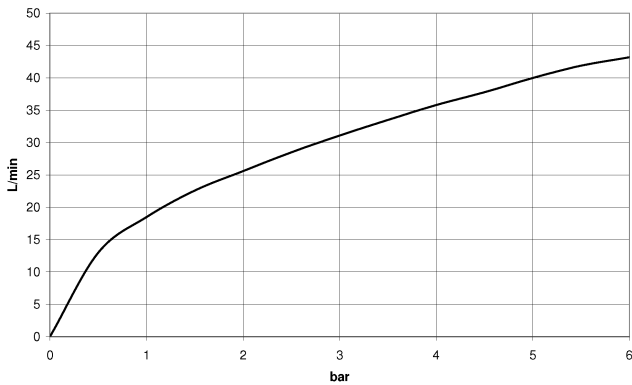

28 490 660

- 3/8" shower outlet
  - rosette Ø 60 mm
  - 1/2" connection
  - WRAS 1912049
- Intrinsic protection against back flow.**

Intrinsic protection against back flow.

Fits: TARA, VAIA, META

	Brushed Dark Platinum	28 490 660-99
	Chrome	28 490 660-00
	Brushed Platinum	28 490 660-06
	Platinum	28 490 660-08
	Dark Chrome	28 490 660-19
	Light Gold	28 490 660-26
	Brushed Light Gold	28 490 660-27
	Brushed Durabronze (23kt Gold)	28 490 660-28
	Matte Black	28 490 660-33
	Brushed Bronze	28 490 660-42
	Brushed Champagne (22kt Gold)	28 490 660-46
	Champagne (22kt Gold)	28 490 660-47
	Cyprum	28 490 660-49
	Brushed Chrome	28 490 660-93

Required miscellaneous

**Concealed adapter -**

35 080 970-90  
0010

28 490 660

mm [inches]

Flow rate chart

Codes & Standards

EN 1717