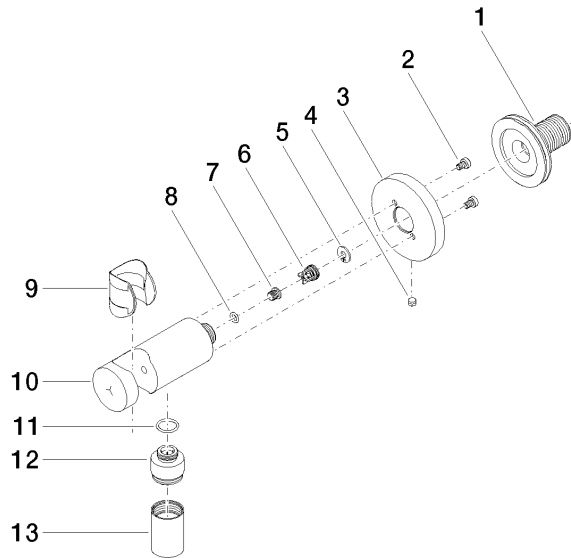

28 490 660

- 3/8" shower outlet
  - rosette Ø 60 mm
  - 1/2" connection
  - WRAS 1912049
- Intrinsic protection against back flow.**

Intrinsic protection against back flow.

Fits: TARA, VAIA, META

	Brushed Dark Platinum	28 490 660-99
	Chrome	28 490 660-00
	Brushed Platinum	28 490 660-06
	Platinum	28 490 660-08
	Dark Chrome	28 490 660-19
	Light Gold	28 490 660-26
	Brushed Light Gold	28 490 660-27
	Brushed Durabronze (23kt Gold)	28 490 660-28
	Matte Black	28 490 660-33
	Brushed Bronze	28 490 660-42
	Brushed Champagne (22kt Gold)	28 490 660-46
	Champagne (22kt Gold)	28 490 660-47
	Cyprum	28 490 660-49
	Brushed Chrome	28 490 660-93

## Wall elbow with integrated shower holder - Brushed Dark Platinum

---

TARA

28 490 660

### Certificates

---

Belgaqua\_21-024-2 WRAS\_1912

28 490 660

Product version from 10/1/2023

Wall elbow with integrated shower holder - Brushed Dark Platinum

TARA

28 490 660

**Spare parts list**

**Product version from 10/1/2023**

No.	Item Number	Name	Quantity used	Delivery time
	90 24 03 280 00 90	nipple	14	2