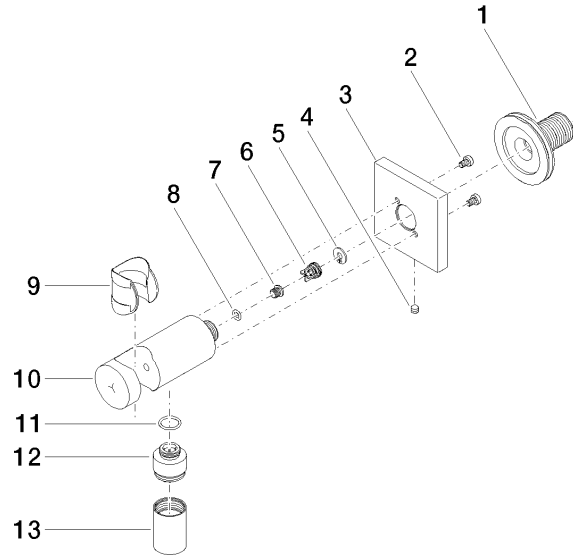

Wall elbow with integrated shower holder - Brushed Dark Platinum

IMO

28 490 970

- 3/8" shower outlet
- rosette 60 x 60 mm
- 1/2" connection
- WRAS 1912049

Intrinsic protection against back flow.

Fits: IMO, MEM, CL.1, CYO

28 490 970

mm [inches]

Certificates

WRAS_1912049.

28 490 970

Parts for other finishes can be found here: [Chrome](#)

Spare parts list

No.	Item Number	Name	Quantity used	Delivery time
1	90 24 03 280 00 90	nipple	1	2
2	09 30 30 037 90	screw	2	2
3	09 27 97 043-99	rosette	1	30
4	09 31 11 112 90	pin	1	60
5	09 16 01 023 90	ring	1	2
6	09 23 01 131 90	back-flow preventer	1	2
7	09 30 30 113 20 90	screw	1	2
8	09 14 10 001 90	seal	1	2
9	09 18 40 216 90	sleeve	1	2
10	09 11 03 124-99	connection	1	30
11	09 14 10 213 90	seal	1	2
12	09 24 03 279-99	nipple	1	30
13	90 21 02 069 00-99	cover	1	30