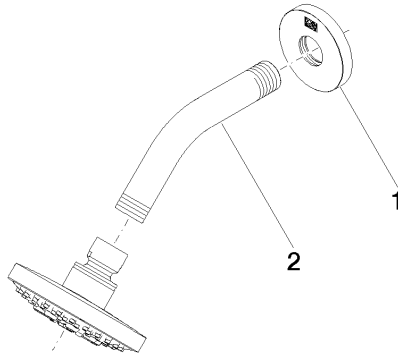

DORNBACHT YAMOU Shower head - Soft Black

28 504 831

- 180-210mm projection
- ball-joint pivotable through 30°
- normal flow
- with anti-scale system
- spray head Ø 100mm
- rosette Ø 55 mm
- 1/2" connection
- max. flow 7.6 l/min
- rosette Ø 55 mm

	Soft Black	28 504 831-69 0010
	Chrome	28 504 831-00 0010

Recommended miscellaneous

Concealed wall elbow -

35 085 970-90
0010

DORNBRAUCH YAMOU Shower head - Soft Black

28 504 831

mm [inches]

Flow rate chart

Codes & Standards

ASME
A112.18.1/CSA
B125.1

California Energy
Commission
(CEC)

DORNBACHT YAMOU Shower head - Soft Black

28 504 831

Spare parts list

No.	Item Number	Name	Quantity used	Delivery time
1	90 27 83 018 00-69	rosette	1	2
2	90 11 03 011 11-69	connection	1	2