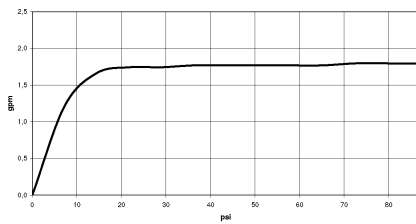

DORNBACHT YAMOU Shower head - Soft Black

28 504 831

- 180-210mm projection
- ball-joint pivotable through 30°
- normal flow
- with anti-scale system
- spray head Ø 100mm
- rosette Ø 55 mm
- 1/2" connection
- max. flow 7.6 l/min
- rosette Ø 55 mm

	Soft Black	28 504 831-69 0010
	Chrome	28 504 831-00 0010

Recommended miscellaneous

Concealed wall elbow -

35 085 970-90
0010

DORNBRAUCH YAMOU Shower head - Soft Black

28 504 831

mm [inches]

Flow rate chart

Codes & Standards

ASME
A112.18.1/CSA
B125.1

California Energy
Commission
(CEC)

DORNBACHT YAMOU Shower head - Soft Black

28 504 831

Spare parts list

No.	Item Number	Name	Quantity used	Delivery time
1	90 27 83 018 00-69	rosette	1	2
2	90 11 03 011 11-69	connection	1	2