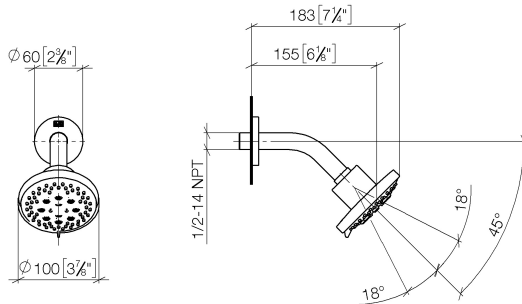

DORNBACHT YAMOU Shower head - Soft Black

28 504 831

- 180-210mm projection
- ball-joint pivotable through 30°
- normal flow
- with anti-scale system
- spray head Ø 100mm
- rosette Ø 55 mm
- 1/2" connection
- max. flow 7.6 l/min
- rosette Ø 55 mm

	Soft Black	28 504 831-69 0010
	Chrome	28 504 831-00 0010

Recommended miscellaneous

Concealed wall elbow -

35 085 970-90
0010

DORNBRAUCH YAMOU Shower head - Soft Black

28 504 831

mm [inches]

Flow rate chart

Codes & Standards

ASME
A112.18.1/CSA
B125.1

California Energy
Commission
(CEC)

DORNBACHT YAMOU Shower head - Soft Black

28 504 831

Spare parts list

No.	Item Number	Name	Quantity used	Delivery time
1	90 27 83 018 00-69	rosette	1	2
2	90 11 03 011 11-69	connection	1	2