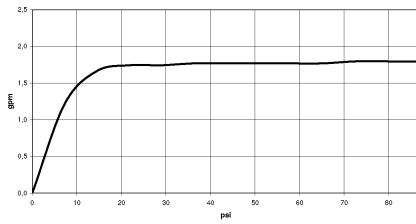

DORNBACHT YARRE Shower head - Chrome

28 504 832

- 180-210mm projection
- ball-joint pivotable through 30°
- normal flow
- with anti-scale system
- spray head Ø 100mm
- rosette Ø 55 mm
- 1/2" connection
- max. flow 7.6 l/min
- rosette Ø 55 mm

Chrome

28 504 832-00 0010

Soft Black

28 504 832-69 0010

Recommended miscellaneous

Concealed wall elbow -

35 085 970-90
0010

DORNBRAUCH YARRE Shower head - Chrome

28 504 832

mm [inches]

Flow rate chart

Codes & Standards

ASME
A112.18.1/CSA
B125.1

California Energy
Commission
(CEC)

DORNBACHT YARRE Shower head - Chrome

28 504 832