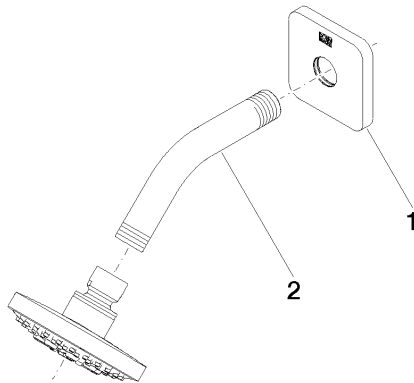

DORNBACHT YARRE Shower head - Chrome

28 504 832

- 180-210mm projection
- ball-joint pivotable through 30°
- normal flow
- with anti-scale system
- spray head Ø 100mm
- rosette Ø 55 mm
- 1/2" connection
- max. flow 7.6 l/min
- rosette Ø 55 mm

Chrome

28 504 832-00 0010

Soft Black

28 504 832-69 0010

Recommended miscellaneous

Concealed wall elbow -

35 085 970-90
0010

DORNBRAUCH YARRE Shower head - Chrome

28 504 832

mm [inches]

Flow rate chart

Codes & Standards

ASME
A112.18.1/CSA
B125.1

California Energy
Commission
(CEC)

DORNBACHT YARRE Shower head - Chrome

28 504 832

Certificates

IAPMO_11777. IAPMO_4976 (8).

DORNBRAUCH YARRE Shower head - Chrome

28 504 832

Spare parts list

No.	Item Number	Name	Quantity used	Delivery time
1	90 27 83 016 00-00	rosette	1	2
2	90 11 03 011 11-00	connection	1	2