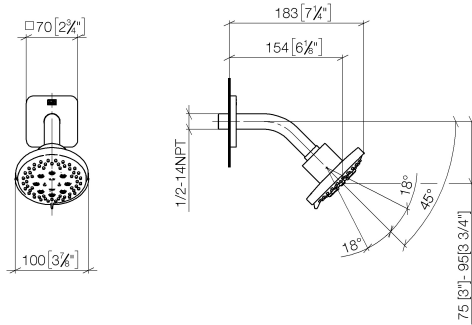

DORNBACHT YARRE Shower head - Chrome

28 504 832

- 180-210mm projection
- ball-joint pivotable through 30°
- normal flow
- with anti-scale system
- spray head Ø 100mm
- rosette Ø 55 mm
- 1/2" connection
- max. flow 7.6 l/min
- rosette Ø 55 mm

Chrome

28 504 832-00 0010

Soft Black

28 504 832-69 0010

Recommended miscellaneous

Concealed wall elbow -

35 085 970-90
0010

DORNBRAUCH YARRE Shower head - Chrome

28 504 832

mm [inches]

Flow rate chart

Codes & Standards

ASME
A112.18.1/CSA
B125.1

California Energy
Commission
(CEC)

DORNBACHT YARRE Shower head - Chrome

28 504 832

Certificates

IAPMO_11777. IAPMO_4976 (8).

DORNBRAUCH YARRE Shower head - Chrome

28 504 832

Spare parts list

No.	Item Number	Name	Quantity used	Delivery time
1	90 27 83 016 00-00	rosette	1	2
2	90 11 03 011 11-00	connection	1	2