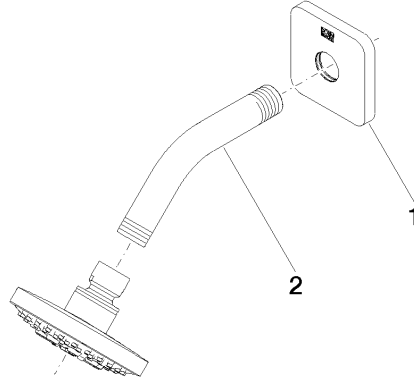

DORNBACHT YARRE Shower head - Soft Black

28 504 832

- 180-210mm projection
- ball-joint pivotable through 30°
- normal flow
- with anti-scale system
- spray head Ø 100mm
- rosette Ø 55 mm
- 1/2" connection
- max. flow 7.6 l/min
- rosette Ø 55 mm

	Soft Black	28 504 832-69 0010
	Chrome	28 504 832-00 0010

Recommended miscellaneous

Concealed wall elbow -

35 085 970-90
0010

DORNBRAUCH YARRE Shower head - Soft Black

28 504 832

mm [inches]

Flow rate chart

Codes & Standards

ASME
A112.18.1/CSA
B125.1

California Energy
Commission
(CEC)

DORNBACHT YARRE Shower head - Soft Black

28 504 832

Spare parts list

No.	Item Number	Name	Quantity used	Delivery time
1	90 27 83 016 00-69	rosette	1	2
2	90 11 03 011 11-69	connection	1	2