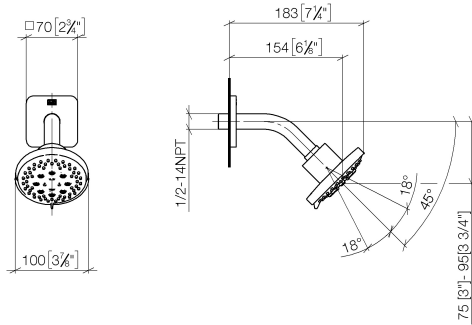

DORNBACHT YARRE Shower head - Soft Black

28 504 832

- 180-210mm projection
- ball-joint pivotable through 30°
- normal flow
- with anti-scale system
- spray head Ø 100mm
- rosette Ø 55 mm
- 1/2" connection
- max. flow 7.6 l/min
- rosette Ø 55 mm

	Soft Black	28 504 832-69 0010
	Chrome	28 504 832-00 0010

Recommended miscellaneous

Concealed wall elbow -

35 085 970-90
0010

DORNBRAUCH YARRE Shower head - Soft Black

28 504 832

mm [inches]

Flow rate chart

Codes & Standards

ASME
A112.18.1/CSA
B125.1

California Energy
Commission
(CEC)

DORNBACHT YARRE Shower head - Soft Black

28 504 832

Spare parts list

No.	Item Number	Name	Quantity used	Delivery time
1	90 27 83 016 00-69	rosette	1	2
2	90 11 03 011 11-69	connection	1	2