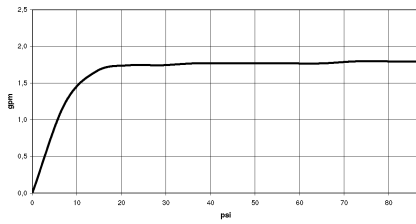

DORNBACHT YARRE Shower head - Soft Black

28 504 832

- 180-210mm projection
- ball-joint pivotable through 30°
- normal flow
- with anti-scale system
- spray head Ø 100mm
- rosette Ø 55 mm
- 1/2" connection
- max. flow 7.6 l/min
- rosette Ø 55 mm

	Soft Black	28 504 832-69 0010
	Chrome	28 504 832-00 0010

Recommended miscellaneous

Concealed wall elbow -

35 085 970-90
0010

DORNBRAUCH YARRE Shower head - Soft Black

28 504 832

mm [inches]

Flow rate chart

Codes & Standards

ASME
A112.18.1/CSA
B125.1

California Energy
Commission
(CEC)

DORNBACHT YARRE Shower head - Soft Black

28 504 832

Spare parts list

No.	Item Number	Name	Quantity used	Delivery time
1	90 27 83 016 00-69	rosette	1	2
2	90 11 03 011 11-69	connection	1	2