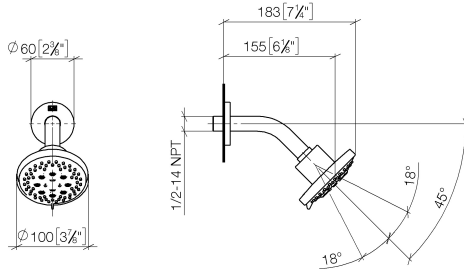

Shower head - Dark Chrome

IMO

28 505 979

Fits: IMO, TARA, LISSÉ, VAIA, META

- 155mm projection
- ball-joint pivotable through 18° (in any direction)
- Three or five settings: PURIFY RAIN, COMPACT SOFT FLOW, COMPACT AQUAPRESSURE FLOW, max. flow rate 6.8 l/min (at 3 bar)
- with anti-scale system
- spray head Ø 100mm
- rosette Ø 60 mm
- 1/2" connection
- Function from: 6 l/min
- This product can help a building meet the requirements of Green Building Rating Systems, e.g. LEED®, BREEAM®, DGNB

	Dark Chrome	28 505 979-19 0010
	Chrome	28 505 979-00 0010
	Brushed Platinum	28 505 979-06 0010
	Platinum	28 505 979-08 0010
	Light Gold	28 505 979-26 0010
	Brushed Light Gold	28 505 979-27 0010
	Brushed Durabronze (23kt Gold)	28 505 979-28 0010
	Matte Black	28 505 979-33 0010
	Brushed Bronze	28 505 979-42 0010
	Brushed Champagne (22kt Gold)	28 505 979-46 0010
	Champagne (22kt Gold)	28 505 979-47 0010
	Brushed Chrome	28 505 979-93 0010
	Brushed Dark Platinum	28 505 979-99 0010

28 505 979

mm [inches]

Flow rate chart

Codes & Standards

ASME
A112.18.1/CSA
B125.1

California Energy
Commission
(CEC)

28 505 979

Parts for other
finishes can be found
here: [Chrome](#)