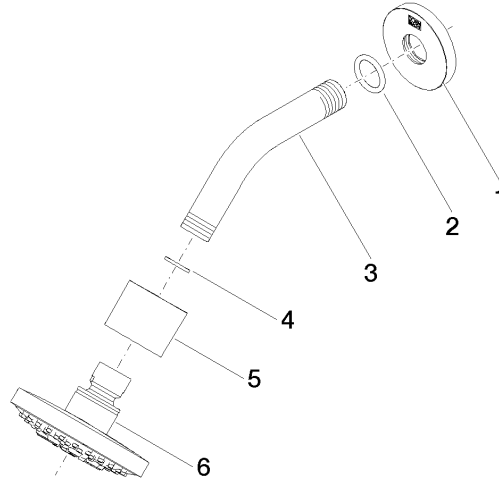

Shower head - Brushed Light Gold

IMO

28 505 979

Fits: IMO, TARA, LISSÉ, VAIA, META

- 155mm projection
- ball-joint pivotable through 18° (in any direction)
- Three or five settings: PURIFY RAIN, COMPACT SOFT FLOW, COMPACT AQUAPRESSURE FLOW, max. flow rate 6.8 l/min (at 3 bar)
- with anti-scale system
- spray head Ø 100mm
- rosette Ø 60 mm
- 1/2" connection
- Function from: 6 l/min
- This product can help a building meet the requirements of Green Building Rating Systems, e.g. LEED®, BREEAM®, DGNB

28 505 979

mm [inches]

Flow rate chart

Codes & Standards

ASME
A112.18.1/CSA
B125.1

California Energy
Commission
(CEC)

28 505 979

Parts for other finishes can be found here: [Chrome](#)

Spare parts list

No.	Item Number	Name	Quantity used	Delivery time
1	09 27 22 045-27	rosette	1	60
2	90 14 10 026 00 90	seal	1	2
3	09 11 03 011-27	connection	1	60
4	90 14 20 002 00 90	seal	1	2
5	09 11 01 191-27	cover	1	60
6	90 12 05 055 01-27	shower	1	30