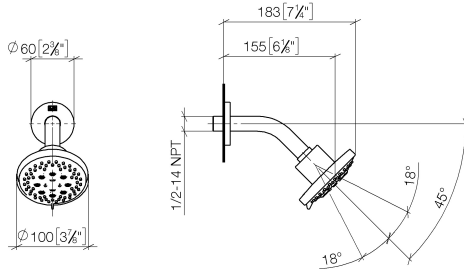

Shower head - Brushed Light Gold

IMO

28 505 979

Fits: IMO, TARA, LISSÉ, VAIA, META

- 155mm projection
- ball-joint pivotable through 18° (in any direction)
- Three or five settings: PURIFY RAIN, COMPACT SOFT FLOW, COMPACT AQUAPRESSURE FLOW, max. flow rate 6.8 l/min (at 3 bar)
- with anti-scale system
- spray head Ø 100mm
- rosette Ø 60 mm
- 1/2" connection
- Function from: 6 l/min
- This product can help a building meet the requirements of Green Building Rating Systems, e.g. LEED®, BREEAM®, DGNB

	Brushed Light Gold	28 505 979-27 0010
	Chrome	28 505 979-00 0010
	Brushed Platinum	28 505 979-06 0010
	Platinum	28 505 979-08 0010
	Dark Chrome	28 505 979-19 0010
	Light Gold	28 505 979-26 0010
	Brushed Durabronze (23kt Gold)	28 505 979-28 0010
	Matte Black	28 505 979-33 0010
	Brushed Bronze	28 505 979-42 0010
	Brushed Champagne (22kt Gold)	28 505 979-46 0010
	Champagne (22kt Gold)	28 505 979-47 0010
	Brushed Chrome	28 505 979-93 0010
	Brushed Dark Platinum	28 505 979-99 0010

28 505 979

mm [inches]

Flow rate chart

Codes & Standards

ASME
A112.18.1/CSA
B125.1

California Energy
Commission
(CEC)

28 505 979

Parts for other finishes can be found here: [Chrome](#)

Spare parts list

No.	Item Number	Name	Quantity used	Delivery time
1	09 27 22 045-27	rosette	1	60
2	90 14 10 026 00 90	seal	1	2
3	09 11 03 011-27	connection	1	60
4	90 14 20 002 00 90	seal	1	2
5	09 11 01 191-27	cover	1	60
6	90 12 05 055 01-27	shower	1	30