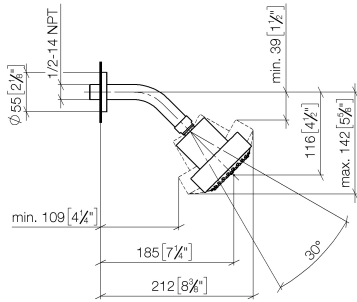

28 508 979

Fits: TARA, LISSÉ, VAIA, META

- 200mm projection
- ball-joint pivotable through 30°
- Three settings: PURIFY RAIN, COMPACT SOFT FLOW, COMPACT AQUAPRESSURE FLOW, max. flow rate 6.8 l/min (at 3 bar)
- with anti-scale system
- spray head Ø 92mm
- rosette Ø 55 mm
- 1/2" connection
- This product reduces water consumption by % (compared to requirements of EPAct '92)
- This product can contribute to Water Use Reduction in LEED® Green Building Rating
- This product can help a building meet the requirements of Green Building Rating Systems, e.g. LEED®, BREEAM®, DGNB

28 508 979

mm [inches]

Flow rate chart

Codes & Standards

ASME A112.18.1/CSA B125.1	California Energy Commission (CEC)
---------------------------------	--

## Shower head FlowReduce - Brushed Bronze

---

TARA

28 508 979

### Spare parts list

No.	Item Number	Name	Quantity used	Delivery time
1	09 27 22 019-42	rosette	1	60
2	90 14 10 026 00 90	seal	1	2
3	09 11 03 011-42	connection	1	60
4	04 12 11 110 30-42	shower	1	-

Spare part can no longer be ordered, please order the replacement item