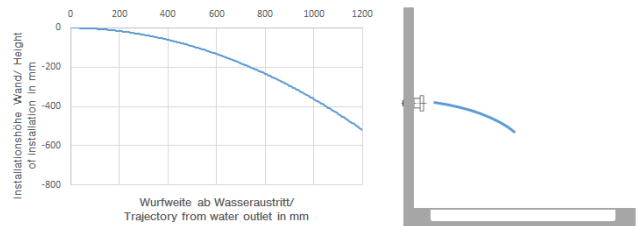

Body spray without volume control FlowReduce - Light Gold

TARA

28 518 979

- spray head Ø 55mm
- ball-joint pivotable through 25° (in any direction)
- HORIZONTAL RAIN, max. flow rate 5 l/min (at 3 bar)
- with anti-scale system
- rosette Ø 55 mm
- 1/2" connection
- This product can help a building meet the requirements of Green Building Rating Systems, e.g. LEED®, BREEAM®, DGNB

Required miscellaneous

Concealed adapter -

35 080 970-90
0010

28 518 979

mm [inches]

Flow rate chart

Trajectory diagram

Codes & Standards