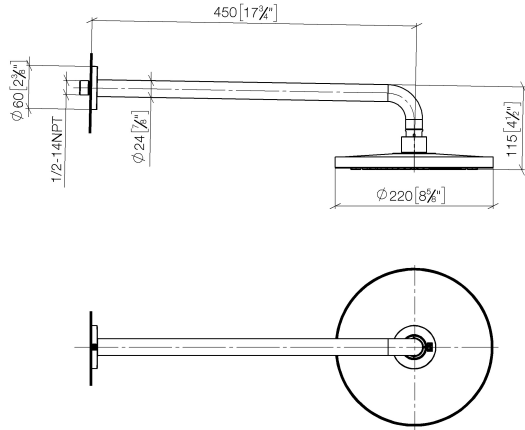

Rain shower with wall fixing 220 mm - Brushed Bronze

TARA

28 649 970

Fits: TARA, LISSÉ, VAIA, META

- 450mm projection
- PURE RAIN, max. flow rate 6.8 l/min (at 3 bar)
- Function from: 6 l/min
- with anti-scale system
- rain shower Ø 220 mm
- rosette Ø 60 mm
- 1/2" connection
- quick clearing
- This product reduces water consumption by % (compared to requirements of EPAAct '92)
- This product can contribute to Water Use Reduction in LEED® Green Building Rating
- This product can help a building meet the requirements of Green Building Rating Systems, e.g. LEED®, BREEAM®, DGNB

	Brushed Bronze	28 649 970-42 0010
	Chrome	28 649 970-00 0010
	Brushed Platinum	28 649 970-06 0010
	Platinum	28 649 970-08 0010
	Dark Chrome	28 649 970-19 0010
	Light Gold	28 649 970-26 0010
	Brushed Light Gold	28 649 970-27 0010
	Brushed Durabronze (23kt Gold)	28 649 970-28 0010
	Matte Black	28 649 970-33 0010
	Brushed Champagne (22kt Gold)	28 649 970-46 0010
	Champagne (22kt Gold)	28 649 970-47 0010
	Brushed Chrome	28 649 970-93 0010
	Brushed Dark Platinum	28 649 970-99 0010

28 649 970

mm [inches]

Flow rate chart

Codes & Standards

ASME	California Energy
A112.18.1/CSA	Commission
B125.1	(CEC)

28 649 970

Parts for other finishes can be found here: [Chrome](#)

Spare parts list

No.	Item Number	Name	Quantity used	Delivery time
1	04 30 31 032 00 90	fixing set	1	2
2	09 17 20 120 90	holder	1	2
3	09 14 10 150 90	seal	2	2
4	09 27 97 015-42	rosette	1	60
5	90 11 03 070 00-42	pipe	1	30
6	09 23 01 075 90	insert	1	2
7	04 12 05 092 10-42	shower	1	60
8	90 30 09 069 00 90	key	1	2