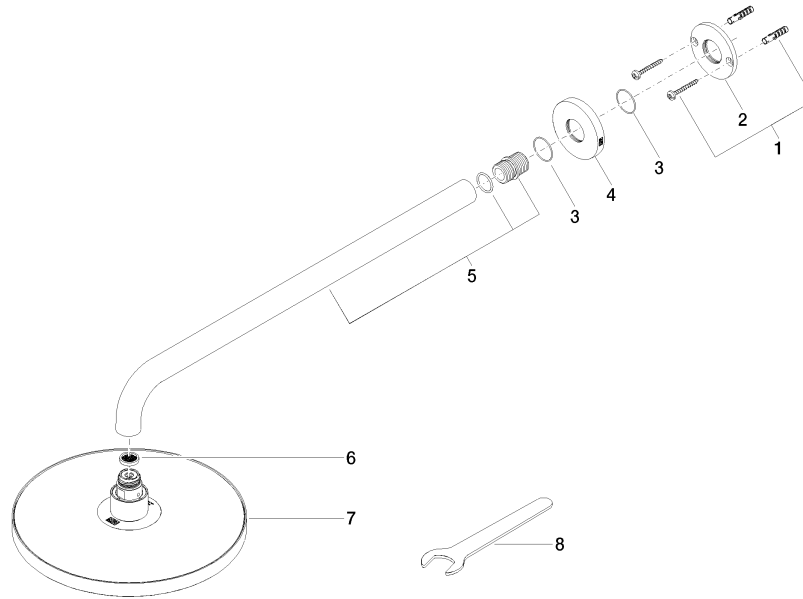

Rain shower with wall fixing 220 mm - Brushed Bronze

TARA

28 649 970

Fits: TARA, LISSÉ, VAIA, META

- 450mm projection
- PURE RAIN, max. flow rate 6.8 l/min (at 3 bar)
- Function from: 6 l/min
- with anti-scale system
- rain shower Ø 220 mm
- rosette Ø 60 mm
- 1/2" connection
- quick clearing
- This product reduces water consumption by % (compared to requirements of EPAAct '92)
- This product can contribute to Water Use Reduction in LEED® Green Building Rating
- This product can help a building meet the requirements of Green Building Rating Systems, e.g. LEED®, BREEAM®, DGNB

	Brushed Bronze	28 649 970-42 0010
	Chrome	28 649 970-00 0010
	Brushed Platinum	28 649 970-06 0010
	Platinum	28 649 970-08 0010
	Dark Chrome	28 649 970-19 0010
	Light Gold	28 649 970-26 0010
	Brushed Light Gold	28 649 970-27 0010
	Brushed Durabronze (23kt Gold)	28 649 970-28 0010
	Matte Black	28 649 970-33 0010
	Brushed Champagne (22kt Gold)	28 649 970-46 0010
	Champagne (22kt Gold)	28 649 970-47 0010
	Brushed Chrome	28 649 970-93 0010
	Brushed Dark Platinum	28 649 970-99 0010

28 649 970

mm [inches]

Flow rate chart

Codes & Standards

ASME	California Energy
A112.18.1/CSA	Commission
B125.1	(CEC)

28 649 970

Parts for other finishes can be found here: [Chrome](#)

Spare parts list

No.	Item Number	Name	Quantity used	Delivery time
1	04 30 31 032 00 90	fixing set	1	2
2	09 17 20 120 90	holder	1	2
3	09 14 10 150 90	seal	2	2
4	09 27 97 015-42	rosette	1	60
5	90 11 03 070 00-42	pipe	1	30
6	09 23 01 075 90	insert	1	2
7	04 12 05 092 10-42	shower	1	60
8	90 30 09 069 00 90	key	1	2