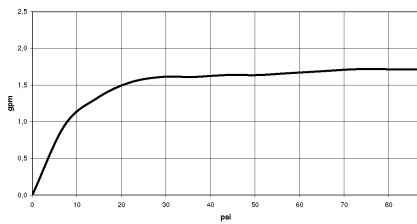

Rain shower with wall fixing 220 mm - Brushed Bronze

TARA

28 649 970

Fits: TARA, LISSÉ, VAIA, META

- 450mm projection
- PURE RAIN, max. flow rate 6.8 l/min (at 3 bar)
- Function from: 6 l/min
- with anti-scale system
- rain shower Ø 220 mm
- rosette Ø 60 mm
- 1/2" connection
- quick clearing
- This product reduces water consumption by % (compared to requirements of EPAAct '92)
- This product can contribute to Water Use Reduction in LEED® Green Building Rating
- This product can help a building meet the requirements of Green Building Rating Systems, e.g. LEED®, BREEAM®, DGNB

	Brushed Bronze	28 649 970-42 0010
	Chrome	28 649 970-00 0010
	Brushed Platinum	28 649 970-06 0010
	Platinum	28 649 970-08 0010
	Dark Chrome	28 649 970-19 0010
	Light Gold	28 649 970-26 0010
	Brushed Light Gold	28 649 970-27 0010
	Brushed Durabronze (23kt Gold)	28 649 970-28 0010
	Matte Black	28 649 970-33 0010
	Brushed Champagne (22kt Gold)	28 649 970-46 0010
	Champagne (22kt Gold)	28 649 970-47 0010
	Brushed Chrome	28 649 970-93 0010
	Brushed Dark Platinum	28 649 970-99 0010

28 649 970

mm [inches]

Flow rate chart

Codes & Standards

ASME	California Energy
A112.18.1/CSA	Commission
B125.1	(CEC)

28 649 970

Parts for other finishes can be found here: [Chrome](#)

Spare parts list