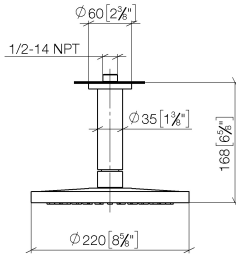

Rain shower with ceiling fixing 220 mm - Brushed Bronze

IMO

28 669 970

Fits: IMO, TARA, LISSÉ, VAIA, META, CYO

- PURE RAIN, max. flow rate 6.8 l/min (at 3 bar)
- with anti-scale system
- rain shower Ø 220 mm
- rosette Ø 60 mm optional
- 1/2" connection
- Function from: 6 l/min
- quick clearing
- This product reduces water consumption by % (compared to requirements of EPAct '92)
- This product can contribute to Water Use Reduction in LEED® Green Building Rating
- This product can help a building meet the requirements of Green Building Rating Systems, e.g. LEED®, BREEAM®, DGNB

28 669 970

mm [inches]

Flow rate chart

Codes & Standards

ASME
A112.18.1/CSA
B125.1

California Energy
Commission
(CEC)

28 669 970

Parts for other finishes can be found here: [Chrome](#)

Spare parts list

No.	Item Number	Name	Quantity used	Delivery time
1	09 27 22 040-42	rosette	1	60
2	09 14 10 141 90	seal	1	2
3	09 11 03 080-42	connection	1	60
4	09 23 01 075 90	insert	1	2
5	04 12 05 092 10-42	shower	1	60
6	90 30 09 069 00 90	key	1	2