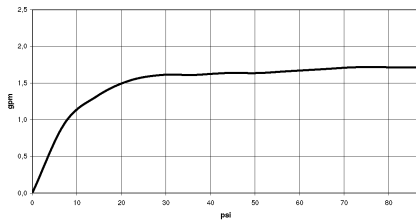

Rain shower with ceiling fixing 220 mm - Brushed Bronze

IMO

28 669 970

Fits: IMO, TARA, LISSÉ, VAIA, META, CYO

- PURE RAIN, max. flow rate 6.8 l/min (at 3 bar)
- with anti-scale system
- rain shower Ø 220 mm
- rosette Ø 60 mm optional
- 1/2" connection
- Function from: 6 l/min
- quick clearing
- This product reduces water consumption by % (compared to requirements of EPAct '92)
- This product can contribute to Water Use Reduction in LEED® Green Building Rating
- This product can help a building meet the requirements of Green Building Rating Systems, e.g. LEED®, BREEAM®, DGNB

	Brushed Bronze	28 669 970-42 0010
	Chrome	28 669 970-00 0010
	Brushed Platinum	28 669 970-06 0010
	Platinum	28 669 970-08 0010
	Dark Chrome	28 669 970-19 0010
	Light Gold	28 669 970-26 0010
	Brushed Light Gold	28 669 970-27 0010
	Brushed Durabronze (23kt Gold)	28 669 970-28 0010
	Matte Black	28 669 970-33 0010
	Brushed Champagne (22kt Gold)	28 669 970-46 0010
	Champagne (22kt Gold)	28 669 970-47 0010
	Brushed Chrome	28 669 970-93 0010
	Brushed Dark Platinum	28 669 970-99 0010

28 669 970

mm [inches]

Flow rate chart

Codes & Standards

ASME
A112.18.1/CSA
B125.1

California Energy
Commission
(CEC)

28 669 970

Parts for other finishes can be found here: [Chrome](#)