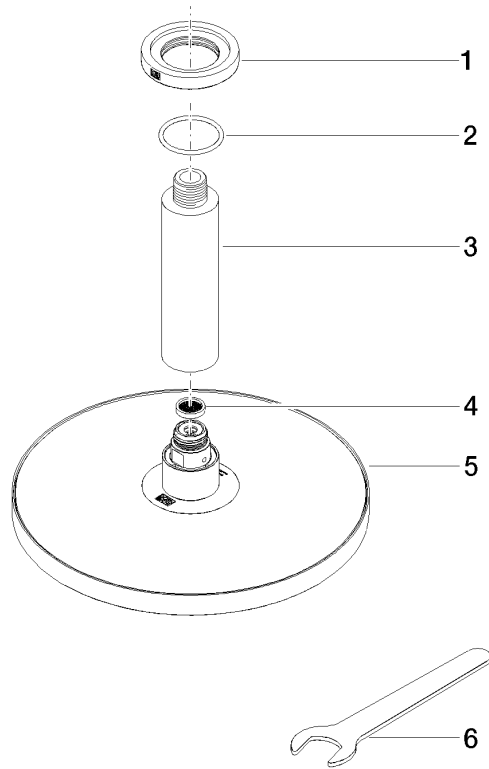

Rain shower with ceiling fixing 220 mm - Brushed Bronze

IMO

28 669 970

Fits: IMO, TARA, LISSÉ, VAIA, META, CYO

- PURE RAIN, max. flow rate 6.8 l/min (at 3 bar)
- with anti-scale system
- rain shower Ø 220 mm
- rosette Ø 60 mm optional
- 1/2" connection
- Function from: 6 l/min
- quick clearing
- This product reduces water consumption by % (compared to requirements of EPAct '92)
- This product can contribute to Water Use Reduction in LEED® Green Building Rating
- This product can help a building meet the requirements of Green Building Rating Systems, e.g. LEED®, BREEAM®, DGNB

	Brushed Bronze	28 669 970-42 0010
	Chrome	28 669 970-00 0010
	Brushed Platinum	28 669 970-06 0010
	Platinum	28 669 970-08 0010
	Dark Chrome	28 669 970-19 0010
	Light Gold	28 669 970-26 0010
	Brushed Light Gold	28 669 970-27 0010
	Brushed Durabronze (23kt Gold)	28 669 970-28 0010
	Matte Black	28 669 970-33 0010
	Brushed Champagne (22kt Gold)	28 669 970-46 0010
	Champagne (22kt Gold)	28 669 970-47 0010
	Brushed Chrome	28 669 970-93 0010
	Brushed Dark Platinum	28 669 970-99 0010

28 669 970

mm [inches]

Flow rate chart

Codes & Standards

ASME
A112.18.1/CSA
B125.1

California Energy
Commission
(CEC)

28 669 970

Parts for other finishes can be found here: [Chrome](#)

Spare parts list

No.	Item Number	Name	Quantity used	Delivery time
1	09 27 22 040-42	rosette	1	60
2	09 14 10 141 90	seal	1	2
3	09 11 03 080-42	connection	1	60
4	09 23 01 075 90	insert	1	2
5	04 12 05 092 10-42	shower	1	60
6	90 30 09 069 00 90	key	1	2