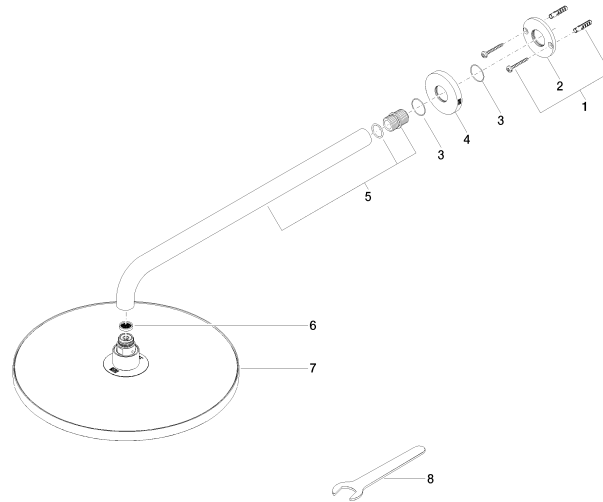

Rain shower with wall fixing 300 mm - Brushed Bronze

TARA

28 679 970

Fits: TARA, LISSÉ, VAIA, META

- 450mm projection
- PURE RAIN, max. flow rate 6.8 l/min (at 3 bar)
- Function from: 6.5 l/min
- with anti-scale system
- rain shower Ø 300 mm
- rosette Ø 60 mm
- 1/2" connection
- quick clearing
- This product reduces water consumption by % (compared to requirements of EPAAct '92)
- This product can contribute to Water Use Reduction in LEED® Green Building Rating
- This product can help a building meet the requirements of Green Building Rating Systems, e.g. LEED®, BREEAM®, DGNB

	Brushed Bronze	28 679 970-42 0010
	Chrome	28 679 970-00 0010
	Brushed Platinum	28 679 970-06 0010
	Platinum	28 679 970-08 0010
	Dark Chrome	28 679 970-19 0010
	Light Gold	28 679 970-26 0010
	Brushed Light Gold	28 679 970-27 0010
	Brushed Durabronze (23kt Gold)	28 679 970-28 0010
	Matte Black	28 679 970-33 0010
	Brushed Champagne (22kt Gold)	28 679 970-46 0010
	Champagne (22kt Gold)	28 679 970-47 0010
	Brushed Chrome	28 679 970-93 0010
	Brushed Dark Platinum	28 679 970-99 0010

28 679 970

mm [inches]

Flow rate chart

Codes & Standards

ASME A112.18.1/CSA B125.1	California Energy Commission (CEC)
---------------------------------	--

28 679 970

Parts for other finishes can be found here: [Chrome](#)

Spare parts list

No.	Item Number	Name	Quantity used	Delivery time
1	04 30 31 032 00 90	fixing set	1	2
2	09 17 20 120 90	holder	1	2
3	09 14 10 150 90	seal	2	2
4	09 27 97 015-42	rosette	1	60
5	90 11 03 070 00-42	pipe	1	30
6	09 23 01 075 90	insert	1	2
7	04 12 05 091 10-42	shower	1	60
8	90 30 09 069 00 90	key	1	2