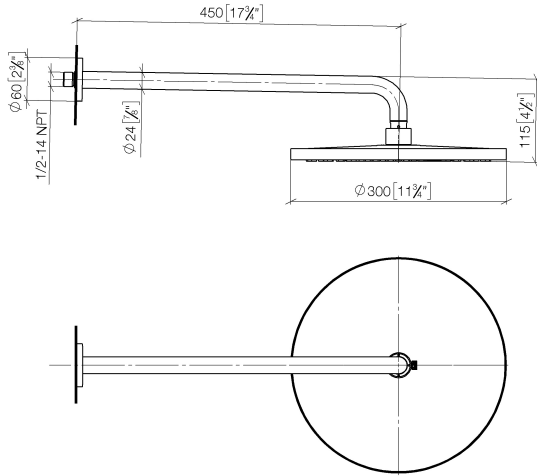

Rain shower with wall fixing 300 mm - Brushed Bronze

TARA

28 679 970

Fits: TARA, LISSÉ, VAIA, META

- 450mm projection
- PURE RAIN, max. flow rate 6.8 l/min (at 3 bar)
- Function from: 6.5 l/min
- with anti-scale system
- rain shower Ø 300 mm
- rosette Ø 60 mm
- 1/2" connection
- quick clearing
- This product reduces water consumption by % (compared to requirements of EPAAct '92)
- This product can contribute to Water Use Reduction in LEED® Green Building Rating
- This product can help a building meet the requirements of Green Building Rating Systems, e.g. LEED®, BREEAM®, DGNB

	Brushed Bronze	28 679 970-42 0010
	Chrome	28 679 970-00 0010
	Brushed Platinum	28 679 970-06 0010
	Platinum	28 679 970-08 0010
	Dark Chrome	28 679 970-19 0010
	Light Gold	28 679 970-26 0010
	Brushed Light Gold	28 679 970-27 0010
	Brushed Durabronze (23kt Gold)	28 679 970-28 0010
	Matte Black	28 679 970-33 0010
	Brushed Champagne (22kt Gold)	28 679 970-46 0010
	Champagne (22kt Gold)	28 679 970-47 0010
	Brushed Chrome	28 679 970-93 0010
	Brushed Dark Platinum	28 679 970-99 0010

28 679 970

mm [inches]

Flow rate chart

Codes & Standards

ASME A112.18.1/CSA B125.1	California Energy Commission (CEC)
---------------------------------	--

28 679 970

Parts for other finishes can be found here: [Chrome](#)

Spare parts list

No.	Item Number	Name	Quantity used	Delivery time
1	04 30 31 032 00 90	fixing set	1	2
2	09 17 20 120 90	holder	1	2
3	09 14 10 150 90	seal	2	2
4	09 27 97 015-42	rosette	1	60
5	90 11 03 070 00-42	pipe	1	30
6	09 23 01 075 90	insert	1	2
7	04 12 05 091 10-42	shower	1	60
8	90 30 09 069 00 90	key	1	2