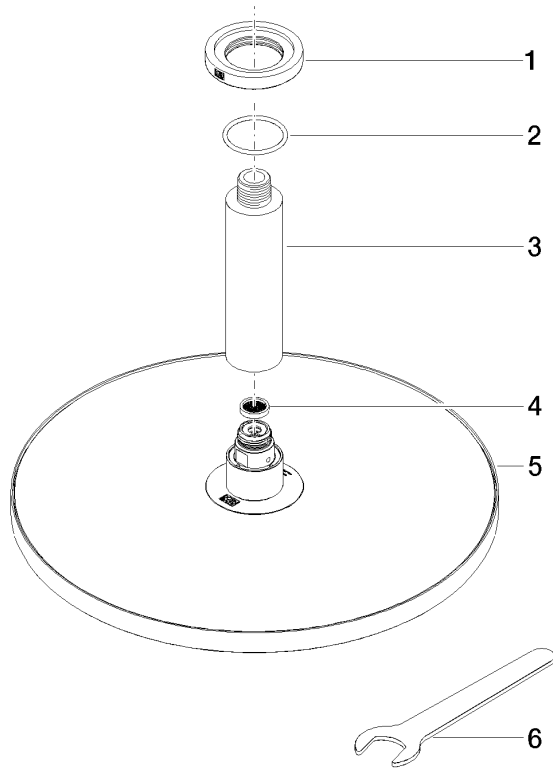

Rain shower with ceiling fixing 300 mm - Chrome

IMO

28 689 970

Fits: IMO, TARA, LISSÉ, VAIA, META, CYO

- PURE RAIN, max. flow rate 6.8 l/min (at 3 bar)
- with anti-scale system
- rain shower Ø 300 mm
- rosette Ø 60 mm optional
- 1/2" connection
- Function from: 6.5 l/min
- quick clearing
- This product reduces water consumption by % (compared to requirements of EPAct '92)
- This product can contribute to Water Use Reduction in LEED® Green Building Rating
- This product can help a building meet the requirements of Green Building Rating Systems, e.g. LEED®, BREEAM®, DGNB

Required miscellaneous

- | | |
|-------------------------------|---------------|
| Concealed wall elbow - | 35 085 970-90 |
| •max. recess depth 163 mm | 0010 |
| •min. recess depth 90 mm | |

28 689 970

mm [inches]

Flow rate chart

Codes & Standards

ASME
A112.18.1/CSA
B125.1

California Energy
Commission
(CEC)

Water Sense

Rain shower with ceiling fixing 300 mm - Chrome

IMO

28 689 970

Certificates

IAPMO_11777.

IAPMO_4976 (4).

28 689 970

Spare parts list

No.	Item Number	Name	Quantity used	Delivery time
1	09 27 22 040-00	rosette	1	10
2	09 14 10 141 90	seal	1	2
3	09 11 03 080-00	connection	1	10
4	09 23 01 075 90	insert	1	2
5	04 12 05 091 10-00	shower	1	10
6	90 30 09 069 00 90	key	1	2