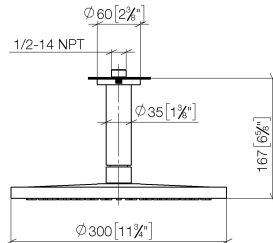

Rain shower with ceiling fixing 300 mm - Chrome

IMO

28 689 970

Fits: IMO, TARA, LISSÉ, VAIA, META, CYO

- PURE RAIN, max. flow rate 6.8 l/min (at 3 bar)
- with anti-scale system
- rain shower Ø 300 mm
- rosette Ø 60 mm optional
- 1/2" connection
- Function from: 6.5 l/min
- quick clearing
- This product reduces water consumption by % (compared to requirements of EPAct '92)
- This product can contribute to Water Use Reduction in LEED® Green Building Rating
- This product can help a building meet the requirements of Green Building Rating Systems, e.g. LEED®, BREEAM®, DGNB

Required miscellaneous

- | | |
|-------------------------------|---------------|
| Concealed wall elbow - | 35 085 970-90 |
| •max. recess depth 163 mm | 0010 |
| •min. recess depth 90 mm | |

28 689 970

mm [inches]

Flow rate chart

Codes & Standards

ASME
A112.18.1/CSA
B125.1

California Energy
Commission
(CEC)

Water Sense

Rain shower with ceiling fixing 300 mm - Chrome

IMO