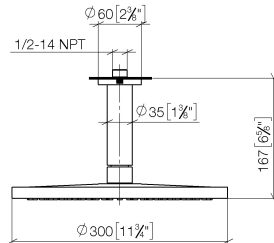

Rain shower with ceiling fixing 300 mm - Light Gold

IMO

28 689 970

Fits: IMO, TARA, LISSÉ, VAIA, META, CYO

- PURE RAIN, max. flow rate 6.8 l/min (at 3 bar)
- with anti-scale system
- rain shower Ø 300 mm
- rosette Ø 60 mm optional
- 1/2" connection
- Function from: 6.5 l/min
- quick clearing
- This product reduces water consumption by % (compared to requirements of EPAct '92)
- This product can contribute to Water Use Reduction in LEED® Green Building Rating
- This product can help a building meet the requirements of Green Building Rating Systems, e.g. LEED®, BREEAM®, DGNB

28 689 970

mm [inches]

Flow rate chart

Codes & Standards

ASME A112.18.1/CSA B125.1	California Energy Commission (CEC)
---------------------------------	--

28 689 970

Parts for other finishes can be found here: [Chrome](#)

Spare parts list

No.	Item Number	Name	Quantity used	Delivery time
1	09 27 22 040-26	rosette	1	60
2	09 14 10 141 90	seal	1	2
3	09 11 03 080-26	connection	1	60
4	09 23 01 075 90	insert	1	2
5	04 12 05 091 10-26	shower	1	60
6	90 30 09 069 00 90	key	1	2