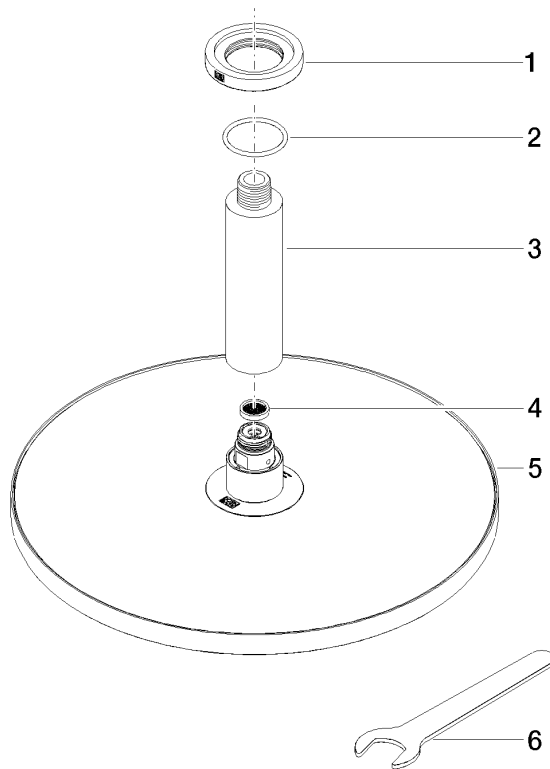

Rain shower with ceiling fixing 300 mm - Light Gold

IMO

28 689 970

Fits: IMO, TARA, LISSÉ, VAIA, META, CYO

- PURE RAIN, max. flow rate 6.8 l/min (at 3 bar)
- with anti-scale system
- rain shower Ø 300 mm
- rosette Ø 60 mm optional
- 1/2" connection
- Function from: 6.5 l/min
- quick clearing
- This product reduces water consumption by % (compared to requirements of EPAct '92)
- This product can contribute to Water Use Reduction in LEED® Green Building Rating
- This product can help a building meet the requirements of Green Building Rating Systems, e.g. LEED®, BREEAM®, DGNB

28 689 970

mm [inches]

Flow rate chart

Codes & Standards

ASME A112.18.1/CSA B125.1	California Energy Commission (CEC)
---------------------------------	--

28 689 970

Parts for other finishes can be found here: [Chrome](#)

Spare parts list

No.	Item Number	Name	Quantity used	Delivery time
1	09 27 22 040-26	rosette	1	60
2	09 14 10 141 90	seal	1	2
3	09 11 03 080-26	connection	1	60
4	09 23 01 075 90	insert	1	2
5	04 12 05 091 10-26	shower	1	60
6	90 30 09 069 00 90	key	1	2