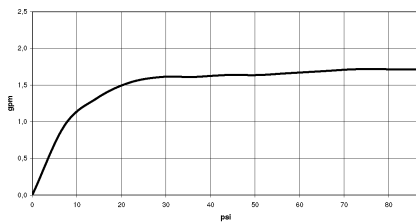

Rain shower with ceiling fixing 300 mm - Light Gold

IMO

28 689 970

Fits: IMO, TARA, LISSÉ, VAIA, META, CYO

- PURE RAIN, max. flow rate 6.8 l/min (at 3 bar)
- with anti-scale system
- rain shower Ø 300 mm
- rosette Ø 60 mm optional
- 1/2" connection
- Function from: 6.5 l/min
- quick clearing
- This product reduces water consumption by % (compared to requirements of EPAct '92)
- This product can contribute to Water Use Reduction in LEED® Green Building Rating
- This product can help a building meet the requirements of Green Building Rating Systems, e.g. LEED®, BREEAM®, DGNB

	Light Gold	28 689 970-26 0010
	Chrome	28 689 970-00 0010
	Brushed Platinum	28 689 970-06 0010
	Platinum	28 689 970-08 0010
	Dark Chrome	28 689 970-19 0010
	Brushed Light Gold	28 689 970-27 0010
	Brushed Durabronze (23kt Gold)	28 689 970-28 0010
	Matte Black	28 689 970-33 0010
	Brushed Bronze	28 689 970-42 0010
	Brushed Champagne (22kt Gold)	28 689 970-46 0010
	Champagne (22kt Gold)	28 689 970-47 0010
	Brushed Chrome	28 689 970-93 0010
	Brushed Dark Platinum	28 689 970-99 0010

28 689 970

mm [inches]

Flow rate chart

Codes & Standards

ASME A112.18.1/CSA B125.1	California Energy Commission (CEC)
---------------------------------	--

28 689 970

Parts for other finishes can be found here: [Chrome](#)