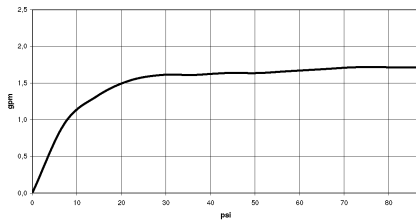

Rain shower with ceiling fixing 300 mm - Brushed Light Gold

IMO

28 689 970

Fits: IMO, TARA, LISSÉ, VAIA, META, CYO

- PURE RAIN, max. flow rate 6.8 l/min (at 3 bar)
- with anti-scale system
- rain shower Ø 300 mm
- rosette Ø 60 mm optional
- 1/2" connection
- Function from: 6.5 l/min
- quick clearing
- This product reduces water consumption by % (compared to requirements of EAct '92)
- This product can contribute to Water Use Reduction in LEED® Green Building Rating
- This product can help a building meet the requirements of Green Building Rating Systems, e.g. LEED®, BREEAM®, DGNB

	Brushed Light Gold	28 689 970-27 0010
	Chrome	28 689 970-00 0010
	Brushed Platinum	28 689 970-06 0010
	Platinum	28 689 970-08 0010
	Dark Chrome	28 689 970-19 0010
	Light Gold	28 689 970-26 0010
	Brushed Durabronze (23kt Gold)	28 689 970-28 0010
	Matte Black	28 689 970-33 0010
	Brushed Bronze	28 689 970-42 0010
	Brushed Champagne (22kt Gold)	28 689 970-46 0010
	Champagne (22kt Gold)	28 689 970-47 0010
	Brushed Chrome	28 689 970-93 0010
	Brushed Dark Platinum	28 689 970-99 0010

28 689 970

mm [inches]

Flow rate chart

Codes & Standards

ASME A112.18.1/CSA B125.1	California Energy Commission (CEC)
---------------------------------	--

28 689 970

Parts for other finishes can be found here: [Chrome](#)