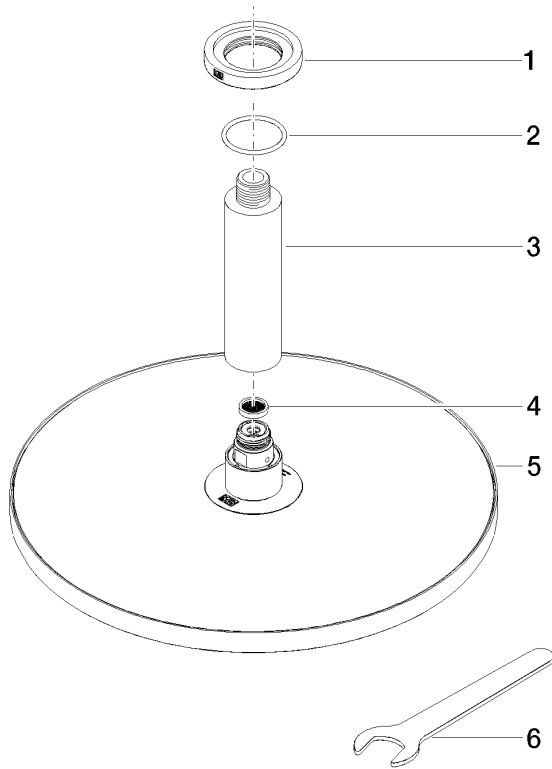

Rain shower with ceiling fixing 300 mm - Brushed Light Gold

IMO

28 689 970

Fits: IMO, TARA, LISSÉ, VAIA, META, CYO

- PURE RAIN, max. flow rate 6.8 l/min (at 3 bar)
- with anti-scale system
- rain shower Ø 300 mm
- rosette Ø 60 mm optional
- 1/2" connection
- Function from: 6.5 l/min
- quick clearing
- This product reduces water consumption by % (compared to requirements of EAct '92)
- This product can contribute to Water Use Reduction in LEED® Green Building Rating
- This product can help a building meet the requirements of Green Building Rating Systems, e.g. LEED®, BREEAM®, DGNB

28 689 970

mm [inches]

Flow rate chart

Codes & Standards

ASME A112.18.1/CSA B125.1	California Energy Commission (CEC)
---------------------------------	--

28 689 970

Parts for other finishes can be found here: [Chrome](#)

Spare parts list

No.	Item Number	Name	Quantity used	Delivery time
1	09 27 22 040-27	rosette	1	60
2	09 14 10 141 90	seal	1	2
3	09 11 03 080-27	connection	1	60
4	09 23 01 075 90	insert	1	2
5	04 12 05 091 10-27	shower	1	60
6	90 30 09 069 00 90	key	1	2