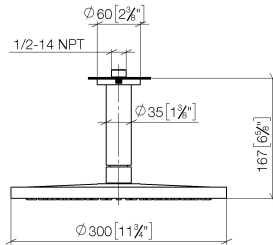

Rain shower with ceiling fixing 300 mm - Brushed Light Gold

IMO

28 689 970

Fits: IMO, TARA, LISSÉ, VAIA, META, CYO

- PURE RAIN, max. flow rate 6.8 l/min (at 3 bar)
- with anti-scale system
- rain shower Ø 300 mm
- rosette Ø 60 mm optional
- 1/2" connection
- Function from: 6.5 l/min
- quick clearing
- This product reduces water consumption by % (compared to requirements of EAct '92)
- This product can contribute to Water Use Reduction in LEED® Green Building Rating
- This product can help a building meet the requirements of Green Building Rating Systems, e.g. LEED®, BREEAM®, DGNB

28 689 970

mm [inches]

Flow rate chart

Codes & Standards

ASME A112.18.1/CSA B125.1	California Energy Commission (CEC)
---------------------------------	--

28 689 970

Parts for other finishes can be found here: [Chrome](#)

Spare parts list

No.	Item Number	Name	Quantity used	Delivery time
1	09 27 22 040-27	rosette	1	60
2	09 14 10 141 90	seal	1	2
3	09 11 03 080-27	connection	1	60
4	09 23 01 075 90	insert	1	2
5	04 12 05 091 10-27	shower	1	60
6	90 30 09 069 00 90	key	1	2