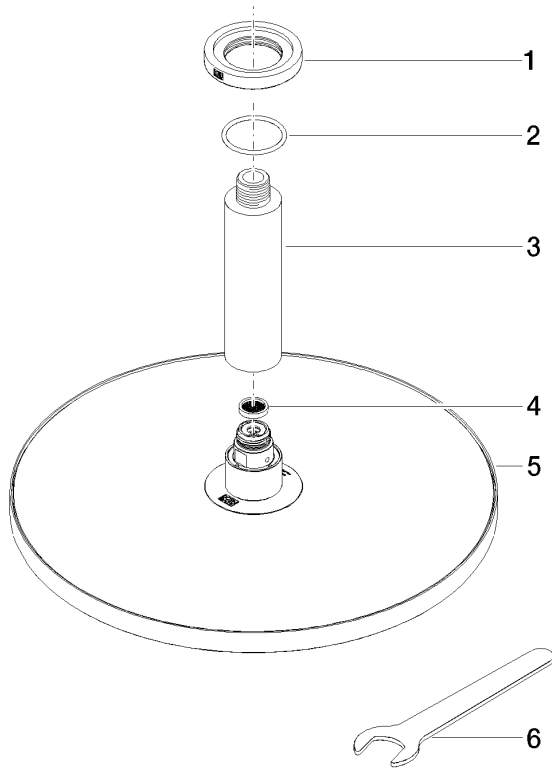

**Rain shower with ceiling fixing 300 mm - Brushed Bronze**

IMO

28 689 970

Fits: IMO, TARA, LISSÉ, VAIA, META, CYO

- PURE RAIN, max. flow rate 6.8 l/min (at 3 bar)
- with anti-scale system
- rain shower Ø 300 mm
- rosette Ø 60 mm optional
- 1/2" connection
- Function from: 6.5 l/min
- quick clearing
- This product reduces water consumption by % (compared to requirements of EPAct '92)
- This product can contribute to Water Use Reduction in LEED® Green Building Rating
- This product can help a building meet the requirements of Green Building Rating Systems, e.g. LEED®, BREEAM®, DGNB

28 689 970

mm [inches]

Flow rate chart

Codes & Standards

ASME A112.18.1/CSA B125.1	California Energy Commission (CEC)
---------------------------------	--

28 689 970

Parts for other finishes can be found here: [Chrome](#)

Spare parts list

No.	Item Number	Name	Quantity used	Delivery time
1	09 27 22 040-42	rosette	1	60
2	09 14 10 141 90	seal	1	2
3	09 11 03 080-42	connection	1	60
4	09 23 01 075 90	insert	1	2
5	04 12 05 091 10-42	shower	1	60
6	90 30 09 069 00 90	key	1	2