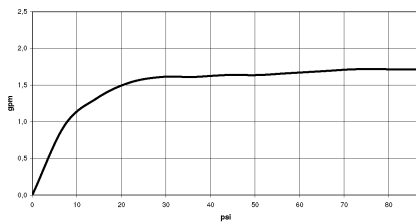

**Rain shower with ceiling fixing 300 mm - Brushed Bronze**

IMO

28 689 970

Fits: IMO, TARA, LISSÉ, VAIA, META, CYO

- PURE RAIN, max. flow rate 6.8 l/min (at 3 bar)
- with anti-scale system
- rain shower Ø 300 mm
- rosette Ø 60 mm optional
- 1/2" connection
- Function from: 6.5 l/min
- quick clearing
- This product reduces water consumption by % (compared to requirements of EPAct '92)
- This product can contribute to Water Use Reduction in LEED® Green Building Rating
- This product can help a building meet the requirements of Green Building Rating Systems, e.g. LEED®, BREEAM®, DGNB

	Brushed Bronze	28 689 970-42 0010
	Chrome	28 689 970-00 0010
	Brushed Platinum	28 689 970-06 0010
	Platinum	28 689 970-08 0010
	Dark Chrome	28 689 970-19 0010
	Light Gold	28 689 970-26 0010
	Brushed Light Gold	28 689 970-27 0010
	Brushed Durabronze (23kt Gold)	28 689 970-28 0010
	Matte Black	28 689 970-33 0010
	Brushed Champagne (22kt Gold)	28 689 970-46 0010
	Champagne (22kt Gold)	28 689 970-47 0010
	Brushed Chrome	28 689 970-93 0010
	Brushed Dark Platinum	28 689 970-99 0010

28 689 970

mm [inches]

Flow rate chart

Codes & Standards

ASME A112.18.1/CSA B125.1	California Energy Commission (CEC)
---------------------------------	--

28 689 970

Parts for other finishes can be found here: [Chrome](#)