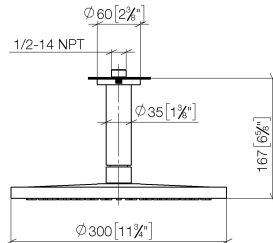

**Rain shower with ceiling fixing 300 mm - Brushed Bronze**

IMO

28 689 970

Fits: IMO, TARA, LISSÉ, VAIA, META, CYO

- PURE RAIN, max. flow rate 6.8 l/min (at 3 bar)
- with anti-scale system
- rain shower Ø 300 mm
- rosette Ø 60 mm optional
- 1/2" connection
- Function from: 6.5 l/min
- quick clearing
- This product reduces water consumption by % (compared to requirements of EPAct '92)
- This product can contribute to Water Use Reduction in LEED® Green Building Rating
- This product can help a building meet the requirements of Green Building Rating Systems, e.g. LEED®, BREEAM®, DGNB

28 689 970

mm [inches]

Flow rate chart

Codes & Standards

ASME A112.18.1/CSA B125.1	California Energy Commission (CEC)
---------------------------------	--

28 689 970

Parts for other finishes can be found here: [Chrome](#)

Spare parts list

No.	Item Number	Name	Quantity used	Delivery time
1	09 27 22 040-42	rosette	1	60
2	09 14 10 141 90	seal	1	2
3	09 11 03 080-42	connection	1	60
4	09 23 01 075 90	insert	1	2
5	04 12 05 091 10-42	shower	1	60
6	90 30 09 069 00 90	key	1	2