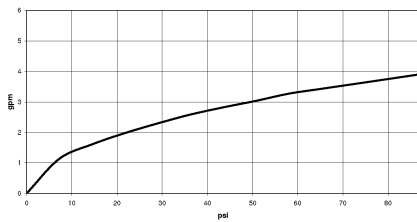

Single-lever basin mixer - Brushed Platinum

29 210 971

- hole diameter 35 mm
- rosette Ø 60 mm
- 2 x pressure hose with 3/8" cap nut

Note: Local building codes may require the use of an anti-scald device. Please refer to remote pressure balance valve (35 910 970 90)

	Brushed Platinum	29 210 971-06 0010
	Chrome	29 210 971-00 0010

Single-lever basin mixer - Brushed Platinum

29 210 971

Flow rate chart

Single-lever basin mixer - Brushed Platinum

29 210 971

Parts for other finishes can be found here: [Chrome](#)