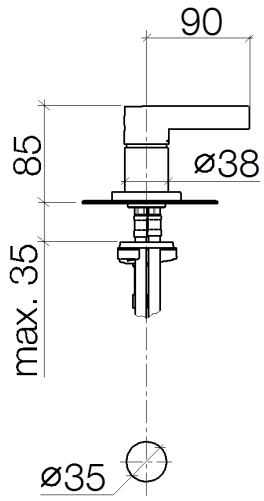

Single-lever basin mixer - Brushed Platinum

29 210 971

- hole diameter 35 mm
- rosette Ø 60 mm
- 2 x pressure hose with 3/8" cap nut

Note: Local building codes may require the use of an anti-scald device. Please refer to remote pressure balance valve (35 910 970 90)

	Brushed Platinum	29 210 971-06 0010
	Chrome	29 210 971-00 0010

Single-lever basin mixer - Brushed Platinum

29 210 971

Flow rate chart

Single-lever basin mixer - Brushed Platinum

29 210 971

Parts for other finishes can be found here: [Chrome](#)

Spare parts list

No.	Item Number	Name	Quantity used	Delivery time
1	90 31 11 030 00 90	pin	1	2
2	09 20 87 004-06	handle	1	10
3	09 28 30 026-06	cover	1	10
4	09 14 10 091 90	seal	1	2
5	09 24 04 266 90	nut	1	2
6	90 15 05 042 00 90	cartridge	1	2
7	09 14 10 110 90	seal	1	2
8	09 27 97 040-06	rosette	1	10
9	04 30 11 085 97 90	fixing set	1	2
10	04 30 04 045 00 90	hose	2	60
11	09 31 11 011 90	pin	1	2
12	04 30 04 019 00 90	hose	1	2
13	90 24 03 168 00 90	nipple	1	2
14	90 23 30 040 00-06	threaded connector	2	10