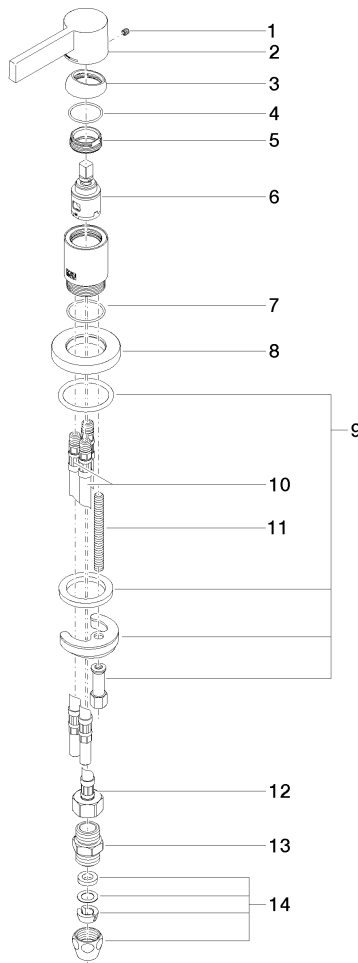

Single-lever basin mixer - Brushed Platinum

29 210 971

- hole diameter 35 mm
- rosette Ø 60 mm
- 2 x pressure hose with 3/8" cap nut

Note: Local building codes may require the use of an anti-scald device. Please refer to remote pressure balance valve (35 910 970 90)

	Brushed Platinum	29 210 971-06 0010
	Chrome	29 210 971-00 0010

Single-lever basin mixer - Brushed Platinum

29 210 971

Flow rate chart

Single-lever basin mixer - Brushed Platinum

29 210 971

Parts for other finishes can be found here: [Chrome](#)

Spare parts list

No.	Item Number	Name	Quantity used	Delivery time
1	90 31 11 030 00 90	pin	1	2
2	09 20 87 004-06	handle	1	10
3	09 28 30 026-06	cover	1	10
4	09 14 10 091 90	seal	1	2
5	09 24 04 266 90	nut	1	2
6	90 15 05 042 00 90	cartridge	1	2
7	09 14 10 110 90	seal	1	2
8	09 27 97 040-06	rosette	1	10
9	04 30 11 085 97 90	fixing set	1	2
10	04 30 04 045 00 90	hose	2	60
11	09 31 11 011 90	pin	1	2
12	04 30 04 019 00 90	hose	1	2
13	90 24 03 168 00 90	nipple	1	2
14	90 23 30 040 00-06	threaded connector	2	10