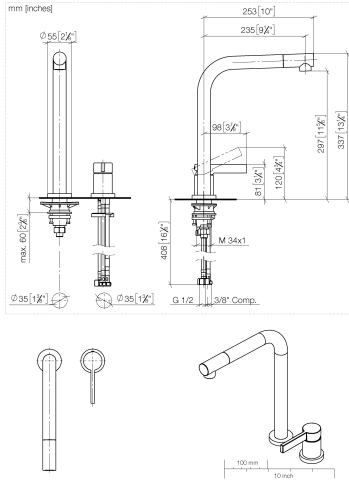

32 800 790

- 235mm projection
- pivotable spout 360°
- spout, end-piece with 20° rotation
- air-enriched flow
- height of mixer 337 mm
- height up to aerator 297 mm
- individual rosettes Ø 55mm
- hole diameter spout 35 mm
- single-lever mixer hole diameter 35 mm
- 2 x pressure hose with 3/8" cap nut
- max. flow 5.7 l/min at 3 bar flow pressure
- lead-free
- This product can help a building meet the requirements of Green Building Rating Systems, e.g. LEED®, BREEAM®, DGNB

**Recommended miscellaneous**

**AIR SWITCH Control button - Brushed Platinum** 10 713 970-06

**Recommended miscellaneous**

**Dispenser with rosette - Brushed Platinum** 82 444 970-06

32 800 790

**Flow rate chart**

## ELIO Two-hole mixer with individual rosettes - Brushed Platinum

---

ELIO

32 800 790

### Certificates

---

IAPMO\_N-4976. IAPMO\_4976 (3). IAPMO\_6397.

32 800 790

Parts for other finishes can be found here: [Chrome](#)

32 800 790

Spare parts list

No.	Item Number	Name	Quantity used	Delivery time
1	90 23 01 026 08-06	aerator	1	10
2	09 24 04 164 10-06	nipple	1	10
3	09 14 10 100 90	seal	1	2
4	09 31 11 044 90	pin	2	2
5	09 24 04 163 10-06	nipple	1	10
6	90 28 22 188 00-06	spout	1	10
7	09 27 79 001-06	rosette	1	10
8	09 14 10 102 90	seal	2	2
9	04 23 10 044 01 90	fixing set	1	2
10	09 30 01 094 10-06	adaptor	1	-
Spare part can no longer be ordered, please order the replacement item				
11	04 24 04 166 10 90	nipple	1	2
12	90 14 20 002 00 90	seal	1	2
13	90 31 20 109 00 90	plug	1	2
14	90 31 11 030 00 90	pin	1	2
15	09 20 79 040-06	handle	1	10
16	09 24 04 141-06	nut	1	10
17	90 15 05 045 00 90	cartridge	1	2
18	09 28 10 111-06	rosette	1	10
19	04 30 11 038 00 90	fixing set	1	2
20	09 31 11 011 90	pin	1	2
21	04 30 04 106 00 90	hose	2	2
22	04 30 04 019 00 90	hose	1	2