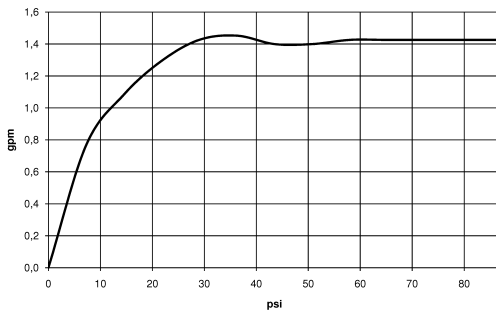

32 800 790

- 235mm projection
- pivotable spout 360°
- spout, end-piece with 20° rotation
- air-enriched flow
- height of mixer 337 mm
- height up to aerator 297 mm
- individual rosettes Ø 55mm
- hole diameter spout 35 mm
- single-lever mixer hole diameter 35 mm
- 2 x pressure hose with 3/8" cap nut
- max. flow 5.7 l/min at 3 bar flow pressure
- lead-free
- This product can help a building meet the requirements of Green Building Rating Systems, e.g. LEED®, BREEAM®, DGNB

**Recommended miscellaneous**

**AIR SWITCH Control button - Brushed Platinum** 10 713 970-06

**Recommended miscellaneous**

**Dispenser with rosette - Brushed Platinum** 82 444 970-06

32 800 790

**Flow rate chart**