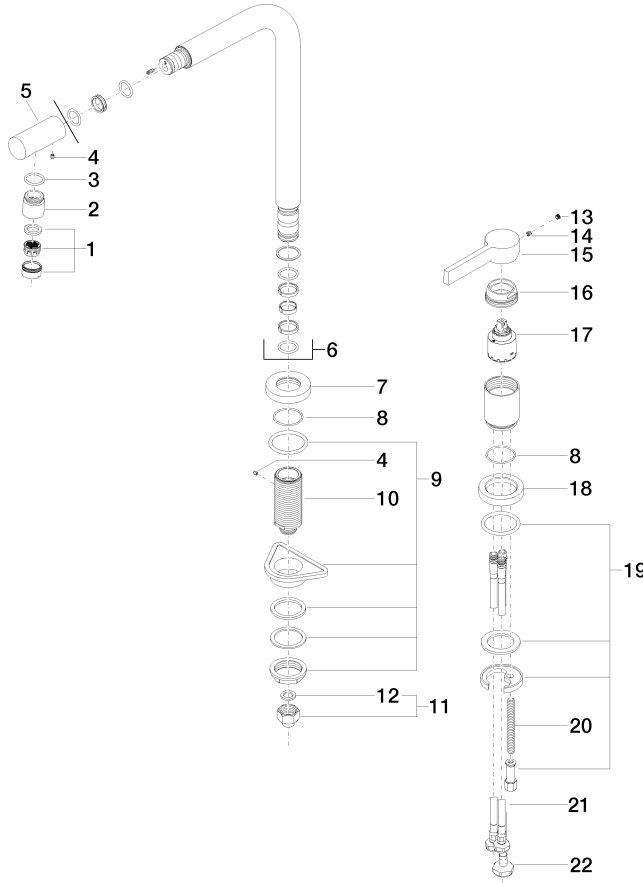

32 800 790

- 235mm projection
- pivotable spout 360°
- spout, end-piece with 20° rotation
- air-enriched flow
- height of mixer 337 mm
- height up to aerator 297 mm
- individual rosettes Ø 55mm
- hole diameter spout 35 mm
- single-lever mixer hole diameter 35 mm
- 2 x pressure hose with 3/8" cap nut
- max. flow 5.7 l/min at 3 bar flow pressure
- lead-free
- This product can help a building meet the requirements of Green Building Rating Systems, e.g. LEED®, BREEAM®, DGNB

**Recommended miscellaneous**

**AIR SWITCH Control button - Brushed Platinum** 10 713 970-06

**Recommended miscellaneous**

**Dispenser with rosette - Brushed Platinum** 82 444 970-06

32 800 790

**Flow rate chart**

## ELIO Two-hole mixer with individual rosettes - Brushed Platinum

---

ELIO

32 800 790

### Certificates

---

IAPMO\_N-4976. IAPMO\_4976 (3). IAPMO\_6397.

32 800 790

Parts for other finishes can be found here: [Chrome](#)

32 800 790

Spare parts list

No.	Item Number	Name	Quantity used	Delivery time
1	90 23 01 026 08-06	aerator	1	10
2	09 24 04 164 10-06	nipple	1	10
3	09 14 10 100 90	seal	1	2
4	09 31 11 044 90	pin	2	2
5	09 24 04 163 10-06	nipple	1	10
6	90 28 22 188 00-06	spout	1	10
7	09 27 79 001-06	rosette	1	10
8	09 14 10 102 90	seal	2	2
9	04 23 10 044 01 90	fixing set	1	2
10	09 30 01 094 10-06	adaptor	1	-
Spare part can no longer be ordered, please order the replacement item				
11	04 24 04 166 10 90	nipple	1	2
12	90 14 20 002 00 90	seal	1	2
13	90 31 20 109 00 90	plug	1	2
14	90 31 11 030 00 90	pin	1	2
15	09 20 79 040-06	handle	1	10
16	09 24 04 141-06	nut	1	10
17	90 15 05 045 00 90	cartridge	1	2
18	09 28 10 111-06	rosette	1	10
19	04 30 11 038 00 90	fixing set	1	2
20	09 31 11 011 90	pin	1	2
21	04 30 04 106 00 90	hose	2	2
22	04 30 04 019 00 90	hose	1	2