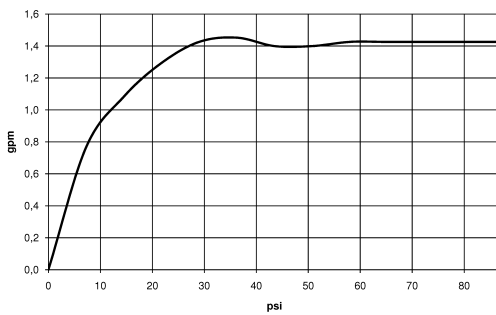

32 800 790

- 235mm projection
- pivotable spout 360°
- spout, end-piece with 20° rotation
- air-enriched flow
- height of mixer 337 mm
- height up to aerator 297 mm
- individual rosettes Ø 55mm
- hole diameter spout 35 mm
- single-lever mixer hole diameter 35 mm
- 2 x pressure hose with 3/8" cap nut
- max. flow 5.7 l/min at 3 bar flow pressure
- lead-free
- This product can help a building meet the requirements of Green Building Rating Systems, e.g. LEED®, BREEAM®, DGNB

Recommended miscellaneous

AIR SWITCH Control button - 10 713 970-28
Brushed Durabron (23kt Gold)

Recommended miscellaneous

Dispenser with rosette - Brushed 82 444 970-28
Durabron (23kt Gold)

32 800 790

Flow rate chart

Codes & Standards

ADA

ASME
A112.18.1/CSA
B125.1

California Energy
Commission
(CEC)

NSF/ANSI 372

NSF/ANSI/CAN
61

ELIO Two-hole mixer with individual rosettes - Brushed Durabronz (23kt Gold)

ELIO