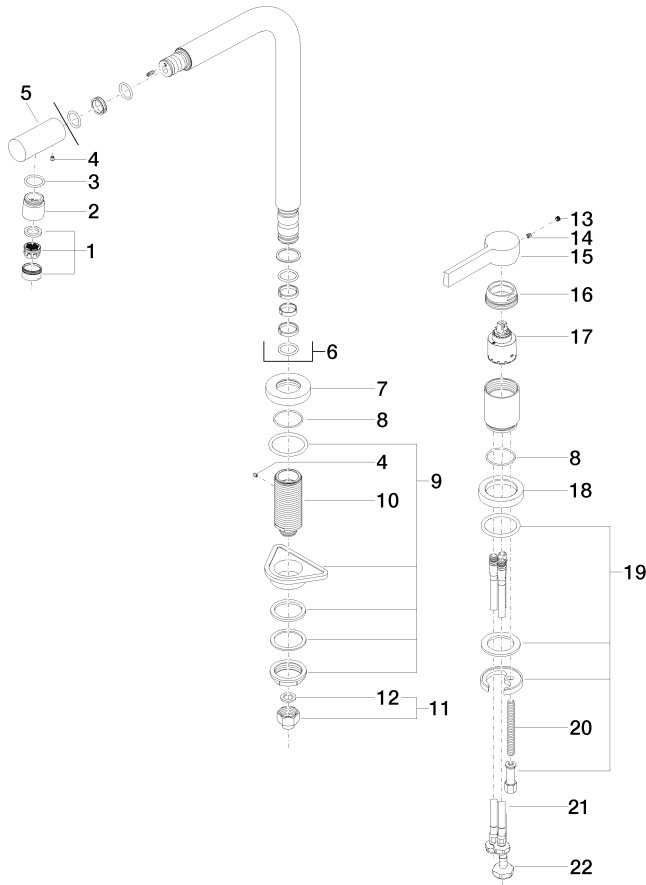

32 800 790

- 235mm projection
- pivotable spout 360°
- spout, end-piece with 20° rotation
- air-enriched flow
- height of mixer 337 mm
- height up to aerator 297 mm
- individual rosettes Ø 55mm
- hole diameter spout 35 mm
- single-lever mixer hole diameter 35 mm
- 2 x pressure hose with 3/8" cap nut
- max. flow 5.7 l/min at 3 bar flow pressure
- lead-free
- This product can help a building meet the requirements of Green Building Rating Systems, e.g. LEED®, BREEAM®, DGNB

Codes & Standards

ADA

ASME
A112.18.1/CSA
B125.1

California Energy
Commission
(CEC)

NSF/ANSI 372

NSF/ANSI/CAN
61

ELIO Two-hole mixer with individual rosettes - Brushed Durabronz (23kt Gold)

ELIO

32 800 790

Certificates

IAPMO_N-4976.

IAPMO_6397.

32 800 790

Parts for other finishes can be found here: [Chrome](#)

32 800 790

Spare parts list

No.	Item Number	Name	Quantity used	Delivery time
1	90 23 01 026 08-28	aerator	1	20
2	09 24 04 164 10-28	nipple	1	20
3	09 14 10 100 90	seal	1	2
4	09 31 11 044 90	pin	2	2
5	09 24 04 163 10-28	nipple	1	20
6	90 28 22 188 00-28	spout	1	20
7	09 27 79 001-28	rosette	1	20
8	09 14 10 102 90	seal	2	2
9	04 23 10 044 01 90	fixing set	1	2
10	09 30 01 094 10-28	adaptor	1	-
Spare part can no longer be ordered, please order the replacement item				
11	04 24 04 166 10 90	nipple	1	2
12	90 14 20 002 00 90	seal	1	2
13	90 31 20 109 00 90	plug	1	2
14	90 31 11 030 00 90	pin	1	2
15	09 20 79 040-28	handle	1	20
16	09 24 04 141-28	nut	1	20
17	90 15 05 045 00 90	cartridge	1	2
18	09 28 10 111-28	rosette	1	20
19	04 30 11 038 00 90	fixing set	1	2
20	09 31 11 011 90	pin	1	2
21	04 30 04 106 00 90	hose	2	2
22	04 30 04 019 00 90	hose	1	2