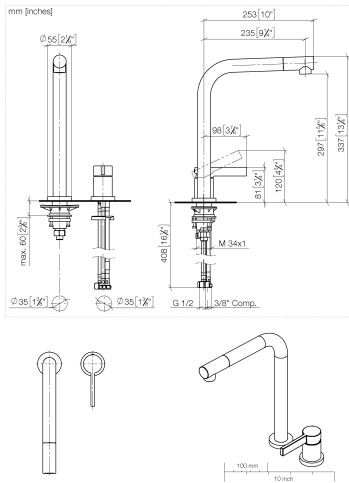

32 800 790

- 235mm projection
- pivotable spout 360°
- spout, end-piece with 20° rotation
- air-enriched flow
- height of mixer 337 mm
- height up to aerator 297 mm
- individual rosettes Ø 55mm
- hole diameter spout 35 mm
- single-lever mixer hole diameter 35 mm
- 2 x pressure hose with 3/8" cap nut
- max. flow 5.7 l/min at 3 bar flow pressure
- lead-free
- This product can help a building meet the requirements of Green Building Rating Systems, e.g. LEED®, BREEAM®, DGNB

Recommended miscellaneous

AIR SWITCH Control button - 10 713 970-28
Brushed Durabron (23kt Gold)

Recommended miscellaneous

Dispenser with rosette - Brushed 82 444 970-28
Durabron (23kt Gold)

32 800 790

Flow rate chart

Codes & Standards

ADA

ASME
A112.18.1/CSA
B125.1

California Energy
Commission
(CEC)

NSF/ANSI 372

NSF/ANSI/CAN
61

ELIO Two-hole mixer with individual rosettes - Brushed Durabronz (23kt Gold)

ELIO

No.	Item Number	Name	Quantity used	Delivery time
1	90 23 01 026 08-28	aerator	1	20
2	09 24 04 164 10-28	nipple	1	20
3	09 14 10 100 90	seal	1	2
4	09 31 11 044 90	pin	2	2
5	09 24 04 163 10-28	nipple	1	20
6	90 28 22 188 00-28	spout	1	20
7	09 27 79 001-28	rosette	1	20
8	09 14 10 102 90	seal	2	2
9	04 23 10 044 01 90	fixing set	1	2
10	09 30 01 094 10-28	adaptor	1	-
Spare part can no longer be ordered, please order the replacement item				
11	04 24 04 166 10 90	nipple	1	2
12	90 14 20 002 00 90	seal	1	2
13	90 31 20 109 00 90	plug	1	2
14	90 31 11 030 00 90	pin	1	2
15	09 20 79 040-28	handle	1	20
16	09 24 04 141-28	nut	1	20
17	90 15 05 045 00 90	cartridge	1	2
18	09 28 10 111-28	rosette	1	20
19	04 30 11 038 00 90	fixing set	1	2
20	09 31 11 011 90	pin	1	2
21	04 30 04 106 00 90	hose	2	2
22	04 30 04 019 00 90	hose	1	2