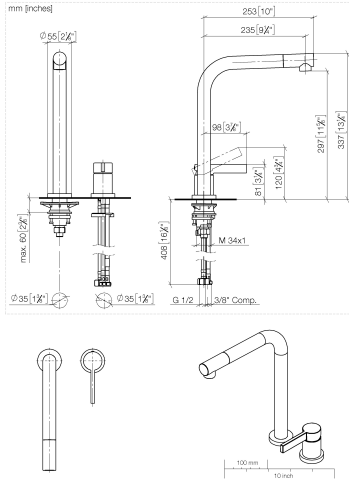

32 800 790

Flow rate chart