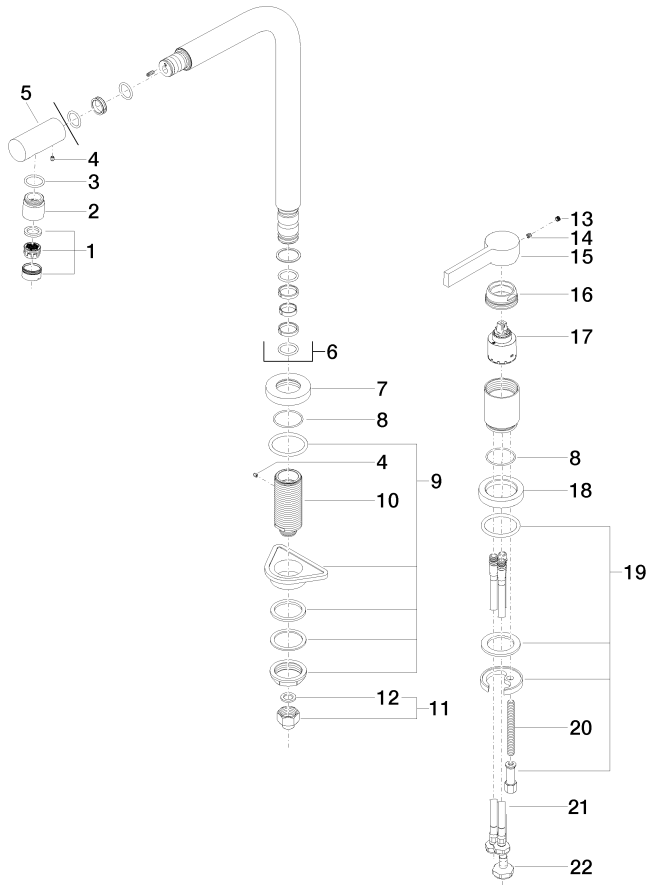

32 800 790

- 235mm projection
- pivotable spout 360°
- spout, end-piece with 20° rotation
- air-enriched flow
- height of mixer 337 mm
- height up to aerator 297 mm
- individual rosettes Ø 55mm
- hole diameter spout 35 mm
- single-lever mixer hole diameter 35 mm
- 2 x pressure hose with 3/8" cap nut
- max. flow 5.7 l/min at 3 bar flow pressure
- lead-free
- This product can help a building meet the requirements of Green Building Rating Systems, e.g. LEED®, BREEAM®, DGNB

ADA

ASME
A112.18.1/CSA
B125.1

California Energy
Commission
(CEC)

NSF/ANSI 372

NSF/ANSI/CAN
61

ELIO Two-hole mixer with individual rosettes - Brushed Dark Platinum

ELIO

32 800 790

Certificates

IAPMO_N-4976. IAPMO_4976 (2). IAPMO_6397.

32 800 790

Parts for other finishes can be found here: [Chrome](#)

32 800 790

Spare parts list

No.	Item Number	Name	Quantity used	Delivery time
1	90 23 01 026 08-99	aerator	1	30
2	09 24 04 164 10-99	nipple	1	30
3	09 14 10 100 90	seal	1	2
4	09 31 11 044 90	pin	2	2
5	09 24 04 163 10-99	nipple	1	30
6	90 28 22 188 00-99	spout	1	30
7	09 27 79 001-99	rosette	1	30
8	09 14 10 102 90	seal	2	2
9	04 23 10 044 01 90	fixing set	1	2
10	09 30 01 094 10-99	adaptor	1	-
Spare part can no longer be ordered, please order the replacement item				
11	04 24 04 166 10 90	nipple	1	2
12	90 14 20 002 00 90	seal	1	2
13	90 31 20 109 00 90	plug	1	2
14	90 31 11 030 00 90	pin	1	2
15	09 20 79 040-99	handle	1	30
16	09 24 04 141-99	nut	1	30
17	90 15 05 045 00 90	cartridge	1	2
18	09 28 10 111-99	rosette	1	30
19	04 30 11 038 00 90	fixing set	1	2
20	09 31 11 011 90	pin	1	2
21	04 30 04 106 00 90	hose	2	2
22	04 30 04 019 00 90	hose	1	2