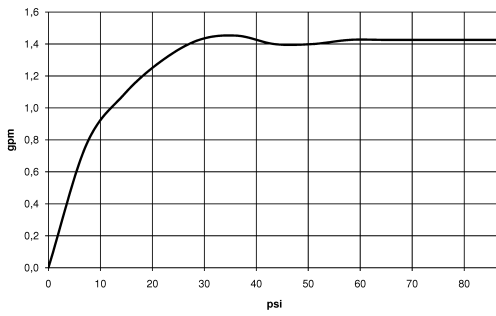

Codes & Standards

ADA

ASME
A112.18.1/CSA
B125.1

California Energy
Commission
(CEC)

NSF/ANSI 372

NSF/ANSI/CAN
61