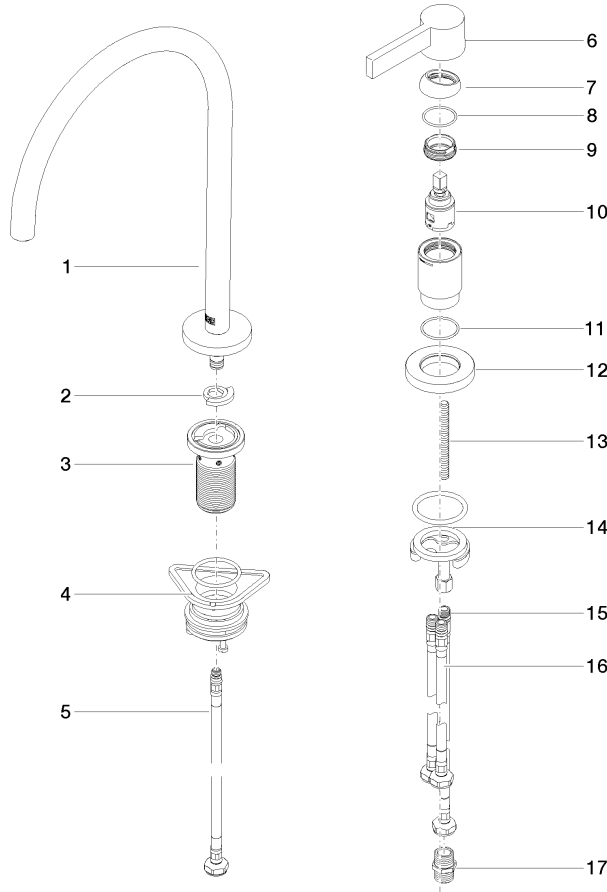

32 815 875

- 241mm projection
- pivotable spout 360°
- Optional swivel limiter available with swivel limiter set 12 820 970 90
- air-enriched flow
- height of mixer 373 mm
- height up to aerator 224 mm
- individual rosette 60 x 60 mm
- hole diameter spout 35 mm
- single-lever mixer hole diameter 35 mm
- 2 x pressure hose with 3/8" cap nut
- max. flow 5.7 l/min at 3 bar flow pressure
- lead-free
- This product can help a building meet the requirements of Green Building Rating Systems, e.g. LEED®, BREEAM®, DGNB

32 815 875

Flow rate chart

Codes & Standards

California Energy
Commission
(CEC)

32 815 875

Spare parts list

| No. | Item Number | Name | Quantity used | Delivery time |
|--|--------------------|-------------------------|---------------|---------------|
| 1 | 90 28 22 291 00-09 | spout | 1 | - |
| Spare part can no longer be ordered, please order the replacement item | | | | |
| 2 | 12 820 970 90 | Swivel limitation set - | 1 | 2 |
| 3 | 90 30 01 299 00 90 | shaft | 1 | 2 |
| 4 | 04 23 10 044 08 90 | fixing set | 1 | 2 |
| 5 | 04 30 04 100 00 90 | hose | 1 | 2 |
| 6 | 90 20 87 003 00-09 | handle | 1 | - |
| Spare part can no longer be ordered, please order the replacement item | | | | |
| 7 | 09 28 30 026-09 | cover | 1 | 60 |
| 8 | 09 14 10 091 90 | seal | 1 | 2 |
| 9 | 09 24 04 266 90 | nut | 1 | 2 |
| 10 | 90 15 05 042 00 90 | cartridge | 1 | 2 |
| 11 | 09 14 10 110 90 | seal | 1 | 2 |
| 12 | 09 27 97 040-09 | rosette | 1 | 60 |
| 13 | 09 31 11 011 90 | pin | 1 | 2 |
| 14 | 04 30 11 085 97 90 | fixing set | 1 | 2 |
| 15 | 04 30 04 104 00 90 | hose | 1 | 2 |
| 16 | 04 30 04 105 00 90 | hose | 2 | 2 |
| 17 | 90 24 03 250 00 90 | nipple | 1 | 2 |