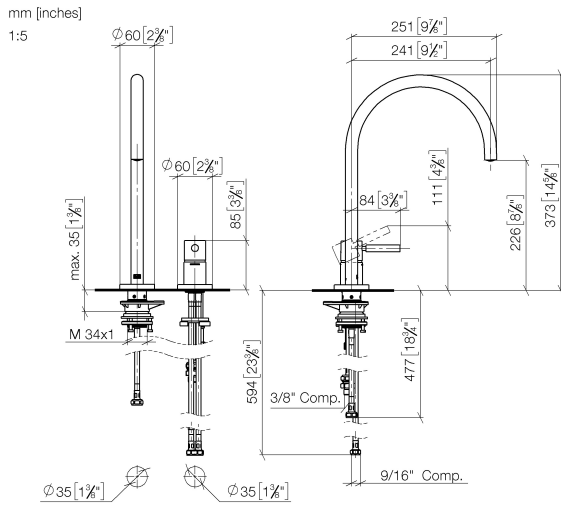

32 815 875

- 241mm projection
- pivotable spout 360°
- Optional swivel limiter available with swivel limiter set 12 820 970 90
- air-enriched flow
- height of mixer 373 mm
- height up to aerator 224 mm
- individual rosette 60 x 60 mm
- hole diameter spout 35 mm
- single-lever mixer hole diameter 35 mm
- 2 x pressure hose with 3/8" cap nut
- max. flow 5.7 l/min at 3 bar flow pressure
- lead-free
- This product can help a building meet the requirements of Green Building Rating Systems, e.g. LEED®, BREEAM®, DGNB

32 815 875

Flow rate chart

Codes & Standards

California Energy
Commission
(CEC)

32 815 875

Spare parts list

| No. | Item Number | Name | Quantity used | Delivery time |
|--|--------------------|-------------------------|---------------|---------------|
| 1 | 90 28 22 291 00-09 | spout | 1 | - |
| Spare part can no longer be ordered, please order the replacement item | | | | |
| 2 | 12 820 970 90 | Swivel limitation set - | 1 | 2 |
| 3 | 90 30 01 299 00 90 | shaft | 1 | 2 |
| 4 | 04 23 10 044 08 90 | fixing set | 1 | 2 |
| 5 | 04 30 04 100 00 90 | hose | 1 | 2 |
| 6 | 90 20 87 003 00-09 | handle | 1 | - |
| Spare part can no longer be ordered, please order the replacement item | | | | |
| 7 | 09 28 30 026-09 | cover | 1 | 60 |
| 8 | 09 14 10 091 90 | seal | 1 | 2 |
| 9 | 09 24 04 266 90 | nut | 1 | 2 |
| 10 | 90 15 05 042 00 90 | cartridge | 1 | 2 |
| 11 | 09 14 10 110 90 | seal | 1 | 2 |
| 12 | 09 27 97 040-09 | rosette | 1 | 60 |
| 13 | 09 31 11 011 90 | pin | 1 | 2 |
| 14 | 04 30 11 085 97 90 | fixing set | 1 | 2 |
| 15 | 04 30 04 104 00 90 | hose | 1 | 2 |
| 16 | 04 30 04 105 00 90 | hose | 2 | 2 |
| 17 | 90 24 03 250 00 90 | nipple | 1 | 2 |