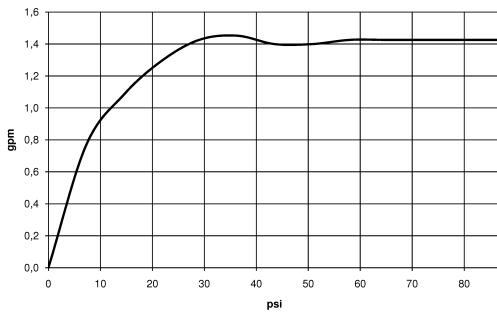

TARA ULTRA Two-hole mixer with individual rosettes - Brushed Durabronz (23kt Gold)

TARA ULTRA

32 815 875

- 241mm projection
- pivotable spout 360°
- Optional swivel limiter available with swivel limiter set 12 820 970 90
- air-enriched flow
- height of mixer 373 mm
- height up to aerator 224 mm
- individual rosette 60 x 60 mm
- hole diameter spout 35 mm
- single-lever mixer hole diameter 35 mm
- 2 x pressure hose with 3/8" cap nut
- max. flow 5.7 l/min at 3 bar flow pressure
- lead-free
- This product can help a building meet the requirements of Green Building Rating Systems, e.g. LEED®, BREEAM®, DGNB

32 815 875

mm [inches]

1:5

Flow rate chart

Codes & Standards

California Energy
Commission
(CEC)

32 815 875

Spare parts list