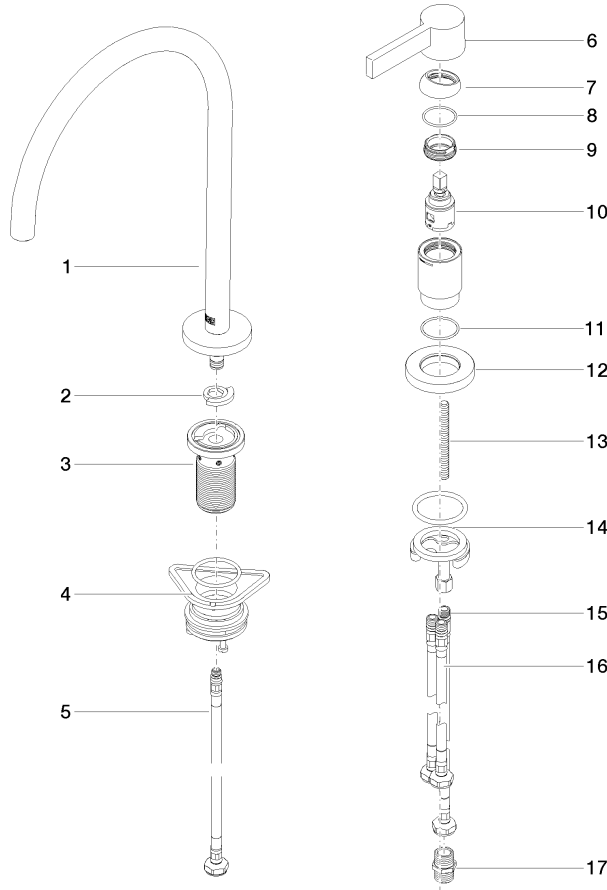

TARA ULTRA Two-hole mixer with individual rosettes - Brushed Durabronz (23kt Gold)

TARA ULTRA

32 815 875

- 241mm projection
- pivotable spout 360°
- Optional swivel limiter available with swivel limiter set 12 820 970 90
- air-enriched flow
- height of mixer 373 mm
- height up to aerator 224 mm
- individual rosette 60 x 60 mm
- hole diameter spout 35 mm
- single-lever mixer hole diameter 35 mm
- 2 x pressure hose with 3/8" cap nut
- max. flow 5.7 l/min at 3 bar flow pressure
- lead-free
- This product can help a building meet the requirements of Green Building Rating Systems, e.g. LEED®, BREEAM®, DGNB

Recommended miscellaneous

Swivel limitation set - 12 820 970 90

Recommended miscellaneous

AIR SWITCH Control button - Brushed Durabronz (23kt Gold) 10 713 970-28

Recommended miscellaneous

Dispenser with rosette - Brushed Durabronz (23kt Gold) 82 444 970-28

32 815 875

mm [inches]

1:5

Flow rate chart

Codes & Standards

California Energy
Commission
(CEC)

32 815 875

Spare parts list

No.	Item Number	Name	Quantity used	Delivery time
1	90 28 22 291 00-28	spout	1	-
Spare part can no longer be ordered, please order the replacement item				
2	12 820 970 90	Swivel limitation set -	1	2
3	90 30 01 299 00 90	shaft	1	2
4	04 23 10 044 08 90	fixing set	1	2
5	04 30 04 100 00 90	hose	1	2
6	90 20 87 003 00-28	handle	1	-
Spare part can no longer be ordered, please order the replacement item				
7	09 28 30 026-28	cover	1	20
8	09 14 10 091 90	seal	1	2
9	09 24 04 266 90	nut	1	2
10	90 15 05 042 00 90	cartridge	1	2
11	09 14 10 110 90	seal	1	2
12	09 27 97 040-28	rosette	1	20
13	09 31 11 011 90	pin	1	2
14	04 30 11 085 97 90	fixing set	1	2
15	04 30 04 104 00 90	hose	1	2
16	04 30 04 105 00 90	hose	2	2
17	90 24 03 250 00 90	nipple	1	2