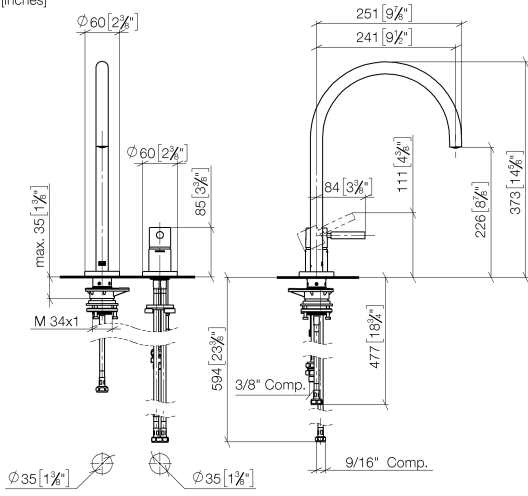

TARA ULTRA Two-hole mixer with individual rosettes - Brushed Durabronz (23kt Gold)

TARA ULTRA

32 815 875

- 241mm projection
- pivotable spout 360°
- Optional swivel limiter available with swivel limiter set 12 820 970 90
- air-enriched flow
- height of mixer 373 mm
- height up to aerator 224 mm
- individual rosette 60 x 60 mm
- hole diameter spout 35 mm
- single-lever mixer hole diameter 35 mm
- 2 x pressure hose with 3/8" cap nut
- max. flow 5.7 l/min at 3 bar flow pressure
- lead-free
- This product can help a building meet the requirements of Green Building Rating Systems, e.g. LEED®, BREEAM®, DGNB

Recommended miscellaneous

Swivel limitation set - 12 820 970 90

Recommended miscellaneous

AIR SWITCH Control button - Brushed Durabronz (23kt Gold) 10 713 970-28

Recommended miscellaneous

Dispenser with rosette - Brushed Durabronz (23kt Gold) 82 444 970-28

32 815 875

mm [inches]

1:5

Flow rate chart

Codes & Standards

California Energy
Commission
(CEC)

32 815 875

Spare parts list

No.	Item Number	Name	Quantity used	Delivery time
1	90 28 22 291 00-28	spout	1	-
Spare part can no longer be ordered, please order the replacement item				
2	12 820 970 90	Swivel limitation set -	1	2
3	90 30 01 299 00 90	shaft	1	2
4	04 23 10 044 08 90	fixing set	1	2
5	04 30 04 100 00 90	hose	1	2
6	90 20 87 003 00-28	handle	1	-
Spare part can no longer be ordered, please order the replacement item				
7	09 28 30 026-28	cover	1	20
8	09 14 10 091 90	seal	1	2
9	09 24 04 266 90	nut	1	2
10	90 15 05 042 00 90	cartridge	1	2
11	09 14 10 110 90	seal	1	2
12	09 27 97 040-28	rosette	1	20
13	09 31 11 011 90	pin	1	2
14	04 30 11 085 97 90	fixing set	1	2
15	04 30 04 104 00 90	hose	1	2
16	04 30 04 105 00 90	hose	2	2
17	90 24 03 250 00 90	nipple	1	2